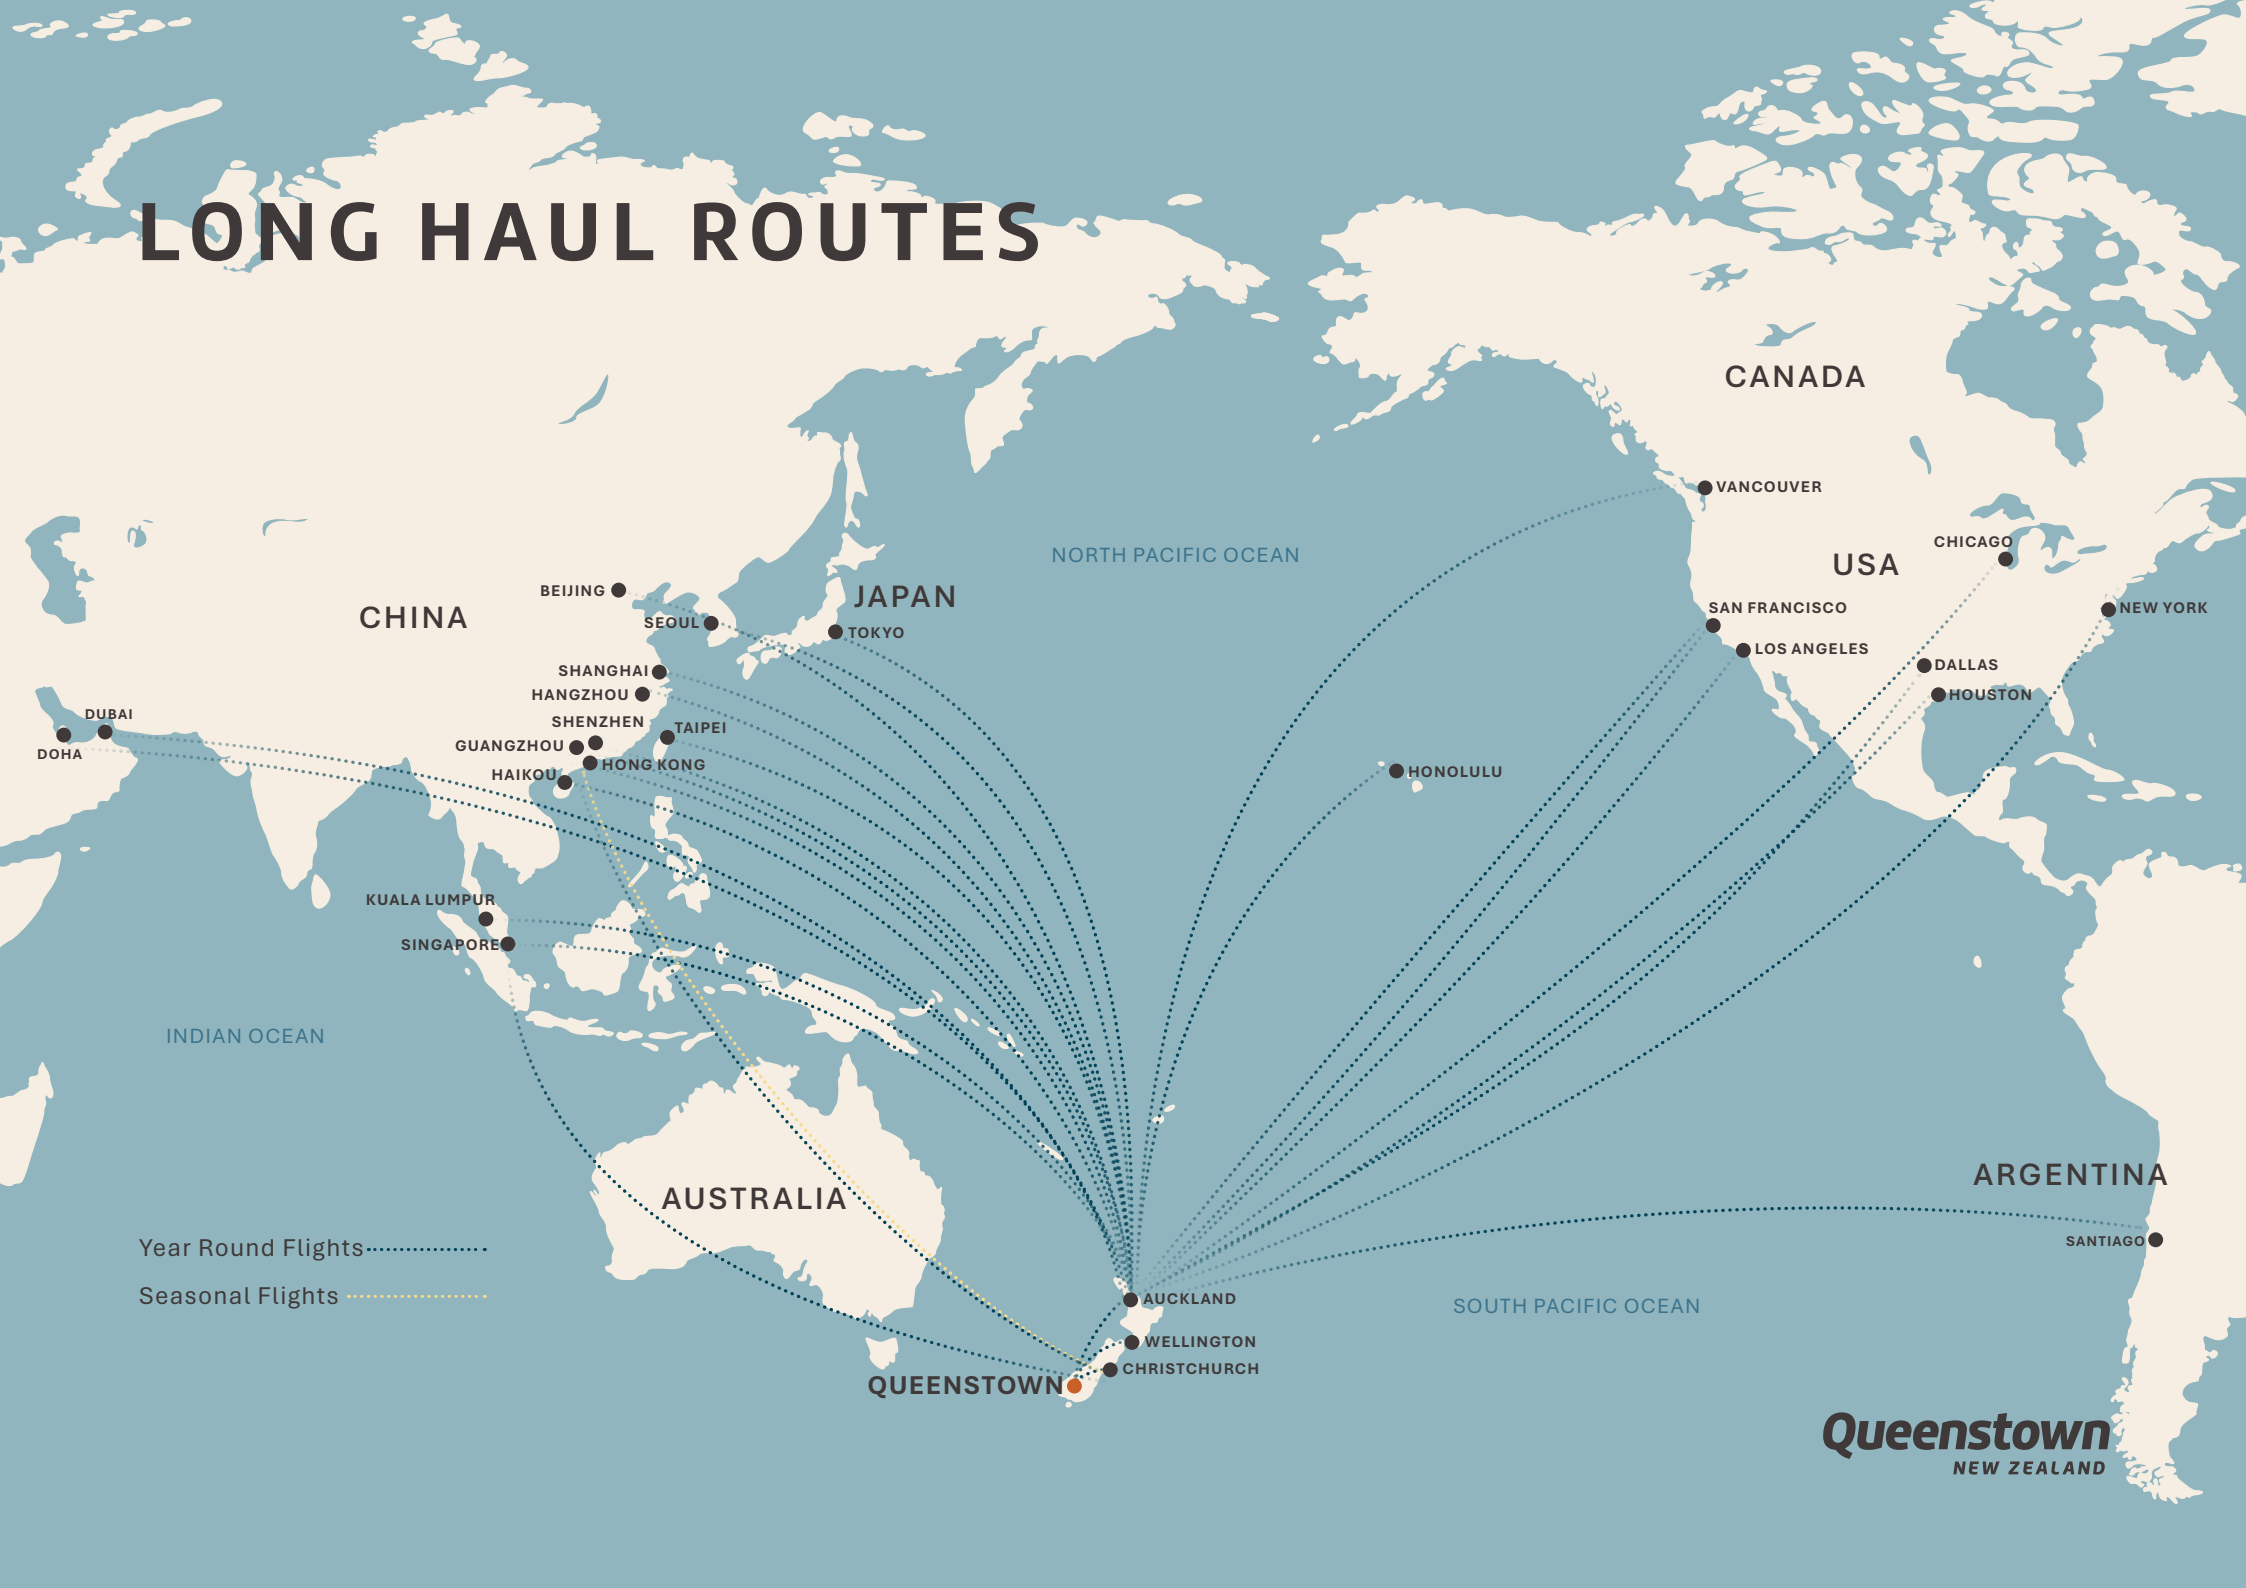

LONG HAUL ROUTES

Year Round Flights .....
Seasonal Flights - - - - -