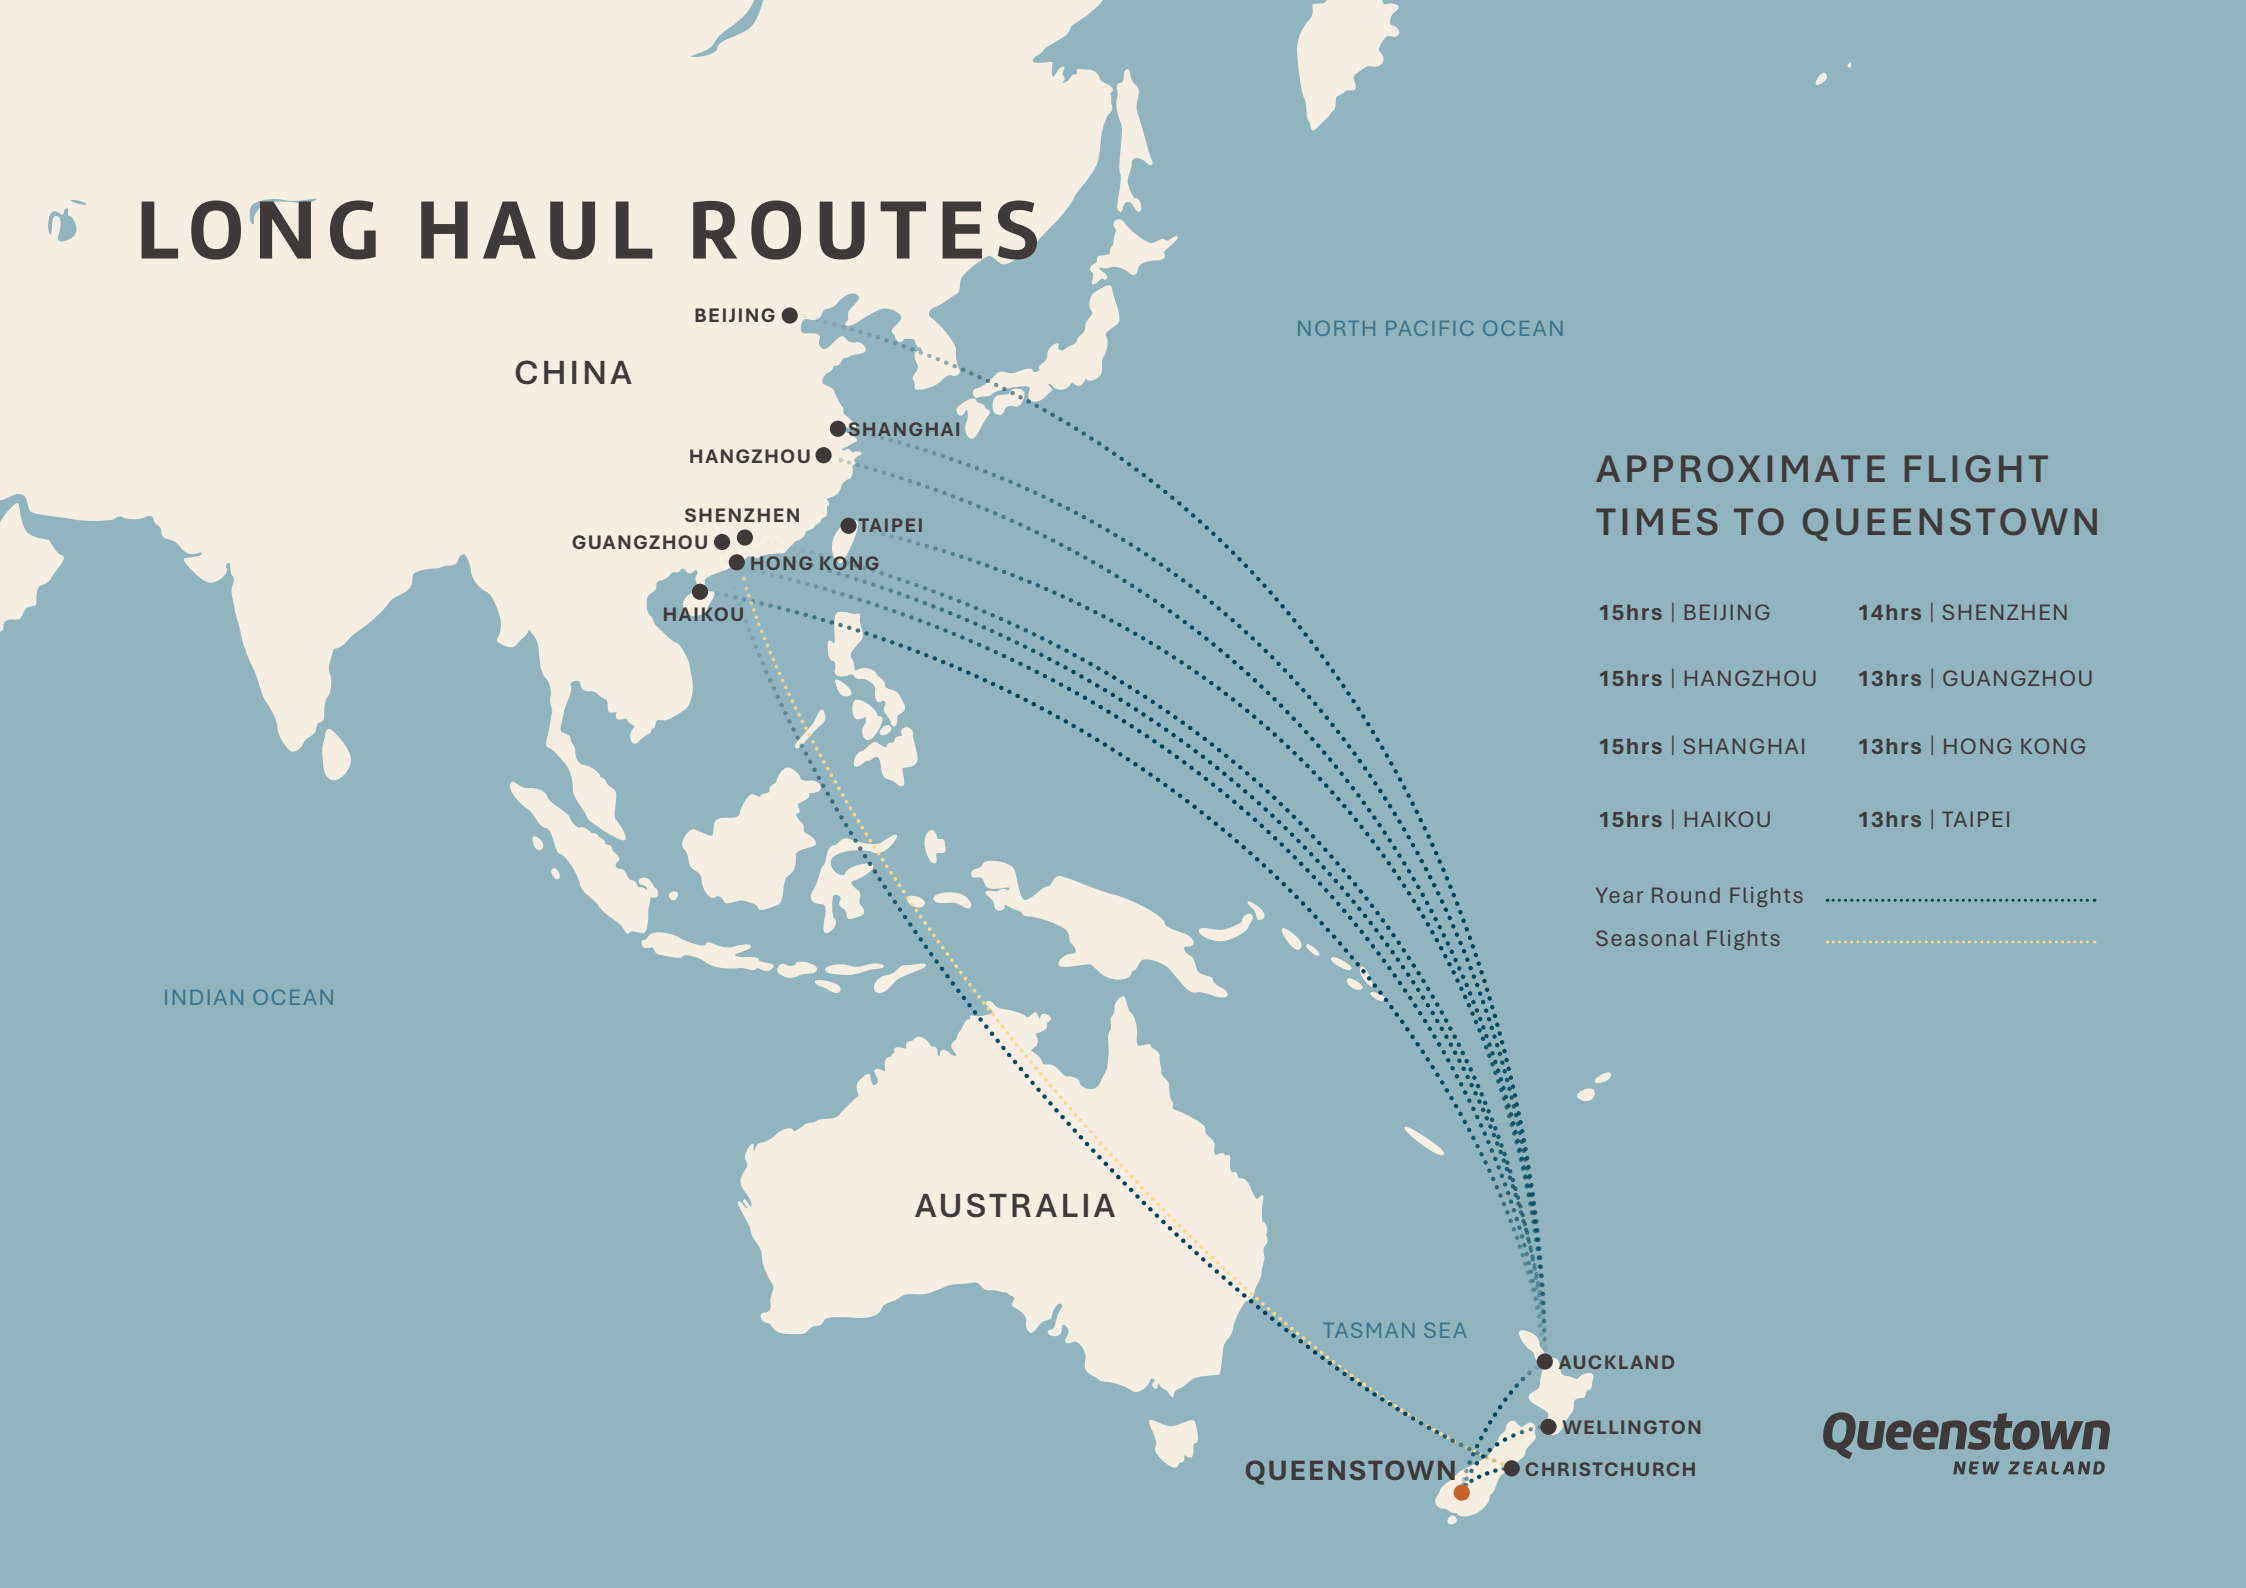

APPROXIMATE FLIGHT TIMES TO QUEENSTOWN

15hrs | LOS ANGELES 15hrs | SAN FRANCISCO

17hrs | HOUSTON 16hrs | VANCOUVER

11hrs | HONOLULU 18.5hrs | CHICAGO

17.5hrs | DALLAS 19.5hrs | NEW YORK

15hrs | SANTIAGO

Year Round Flights 

Seasonal Flights 

QUEENSTOWN
● AUCKLAND
● WELLINGTON
● CHRISTCHURCH

CANADA

USA

NORTH PACIFIC OCEAN

NORTH ATLANTIC OCEAN

SOUTH PACIFIC OCEAN

ARGENTINA

Queenstown
NEW ZEALAND

LONG HAUL ROUTES

CHINA

NORTH PACIFIC OCEAN

APPROXIMATE FLIGHT TIMES TO QUEENSTOWN

- 15hrs | BEIJING
- 15hrs | HANGZHOU
- 15hrs | SHANGHAI
- 15hrs | HAIKOU
- 14hrs | SHENZHEN
- 13hrs | GUANGZHOU
- 13hrs | HONG KONG
- 13hrs | TAIPEI

QATAR
DOHA

DUBAI
U.A.E

SOUTH
KOREA

SEOUL

JAPAN

TOKYO

13hrs | TOKYO

12hrs | KUALA LUMPUR