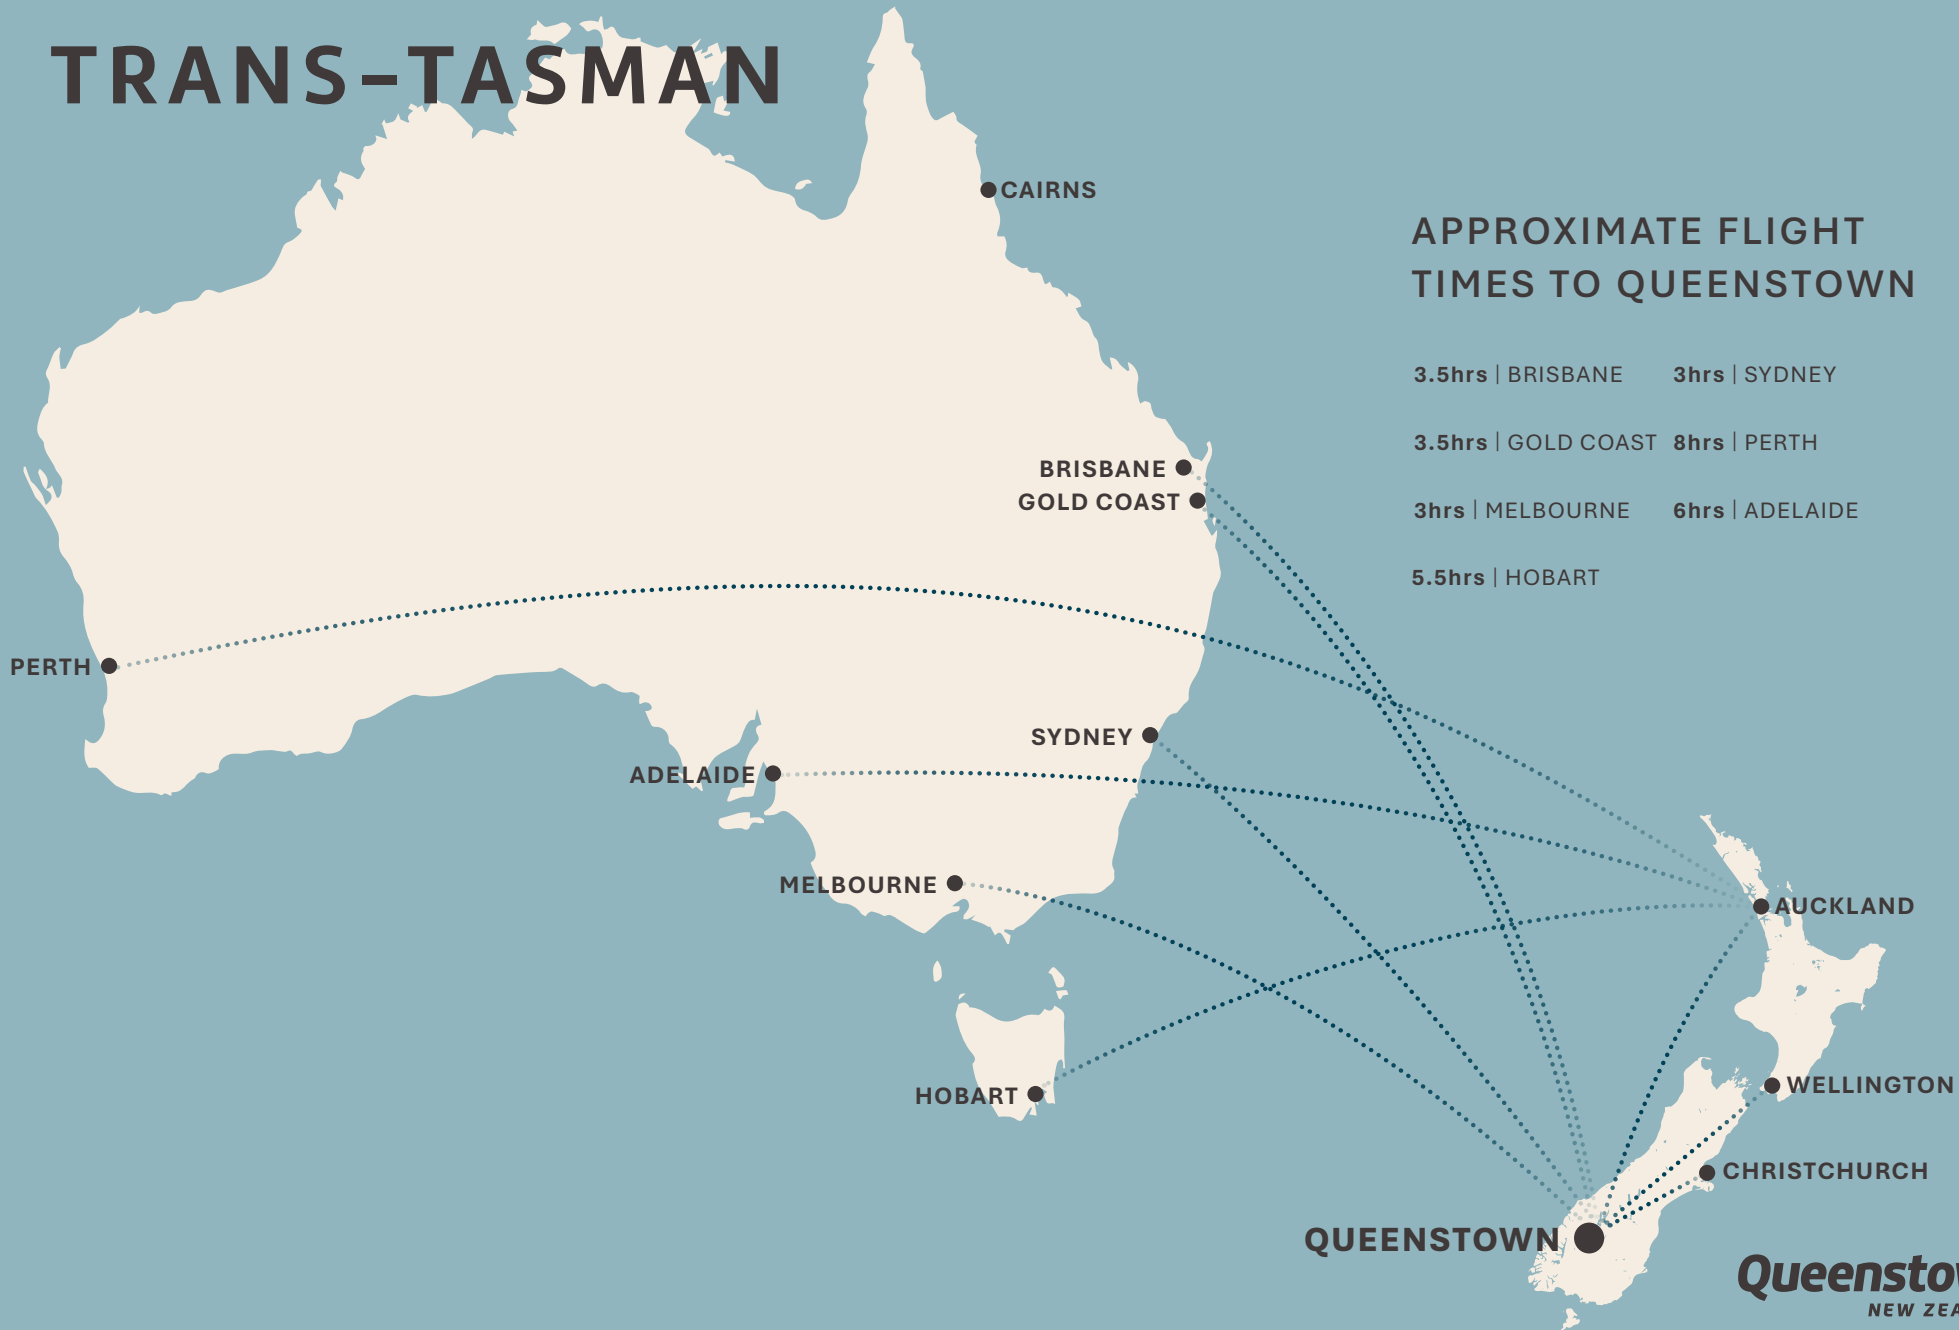

Queenstown
NEW ZEALAND

TRANS-TASMAN

APPROXIMATE FLIGHT TIMES TO QUEENSTOWN

3.5hrs | BRISBANE 3hrs | SYDNEY

3.5hrs | GOLD COAST 8hrs | PERTH

3hrs | MELBOURNE 6hrs | ADELAIDE

5.5hrs | HOBART

LONG HAUL ROUTES

APPROXIMATE FLIGHT TIMES TO QUEENSTOWN

15hrs | LOS ANGELES 15hrs | SAN FRANCISCO

17hrs | HOUSTON 16hrs | VANCOUVER

11hrs | HONOLULU 18.5hrs | CHICAGO

17.5hrs | DALLAS 19.5hrs | NEW YORK

15hrs | SANTIAGO

Year Round Flights 

Seasonal Flights 

QUEENSTOWN
● AUCKLAND
● WELLINGTON
● CHRISTCHURCH

CANADA

USA

NORTH PACIFIC OCEAN

NORTH ATLANTIC OCEAN

SOUTH PACIFIC OCEAN

ARGENTINA

Year Round Flights
Seasonal Flights

INDIAN OCEAN

AUSTRALIA

TASMAN SEA

- AUCKLAND
- WELLINGTON
- CHRISTCHURCH
- QUEENSTOWN

Queenstown
NEW ZEALAND

LONG HAUL ROUTES

APPROXIMATE FLIGHT TIMES TO QUEENSTOWN