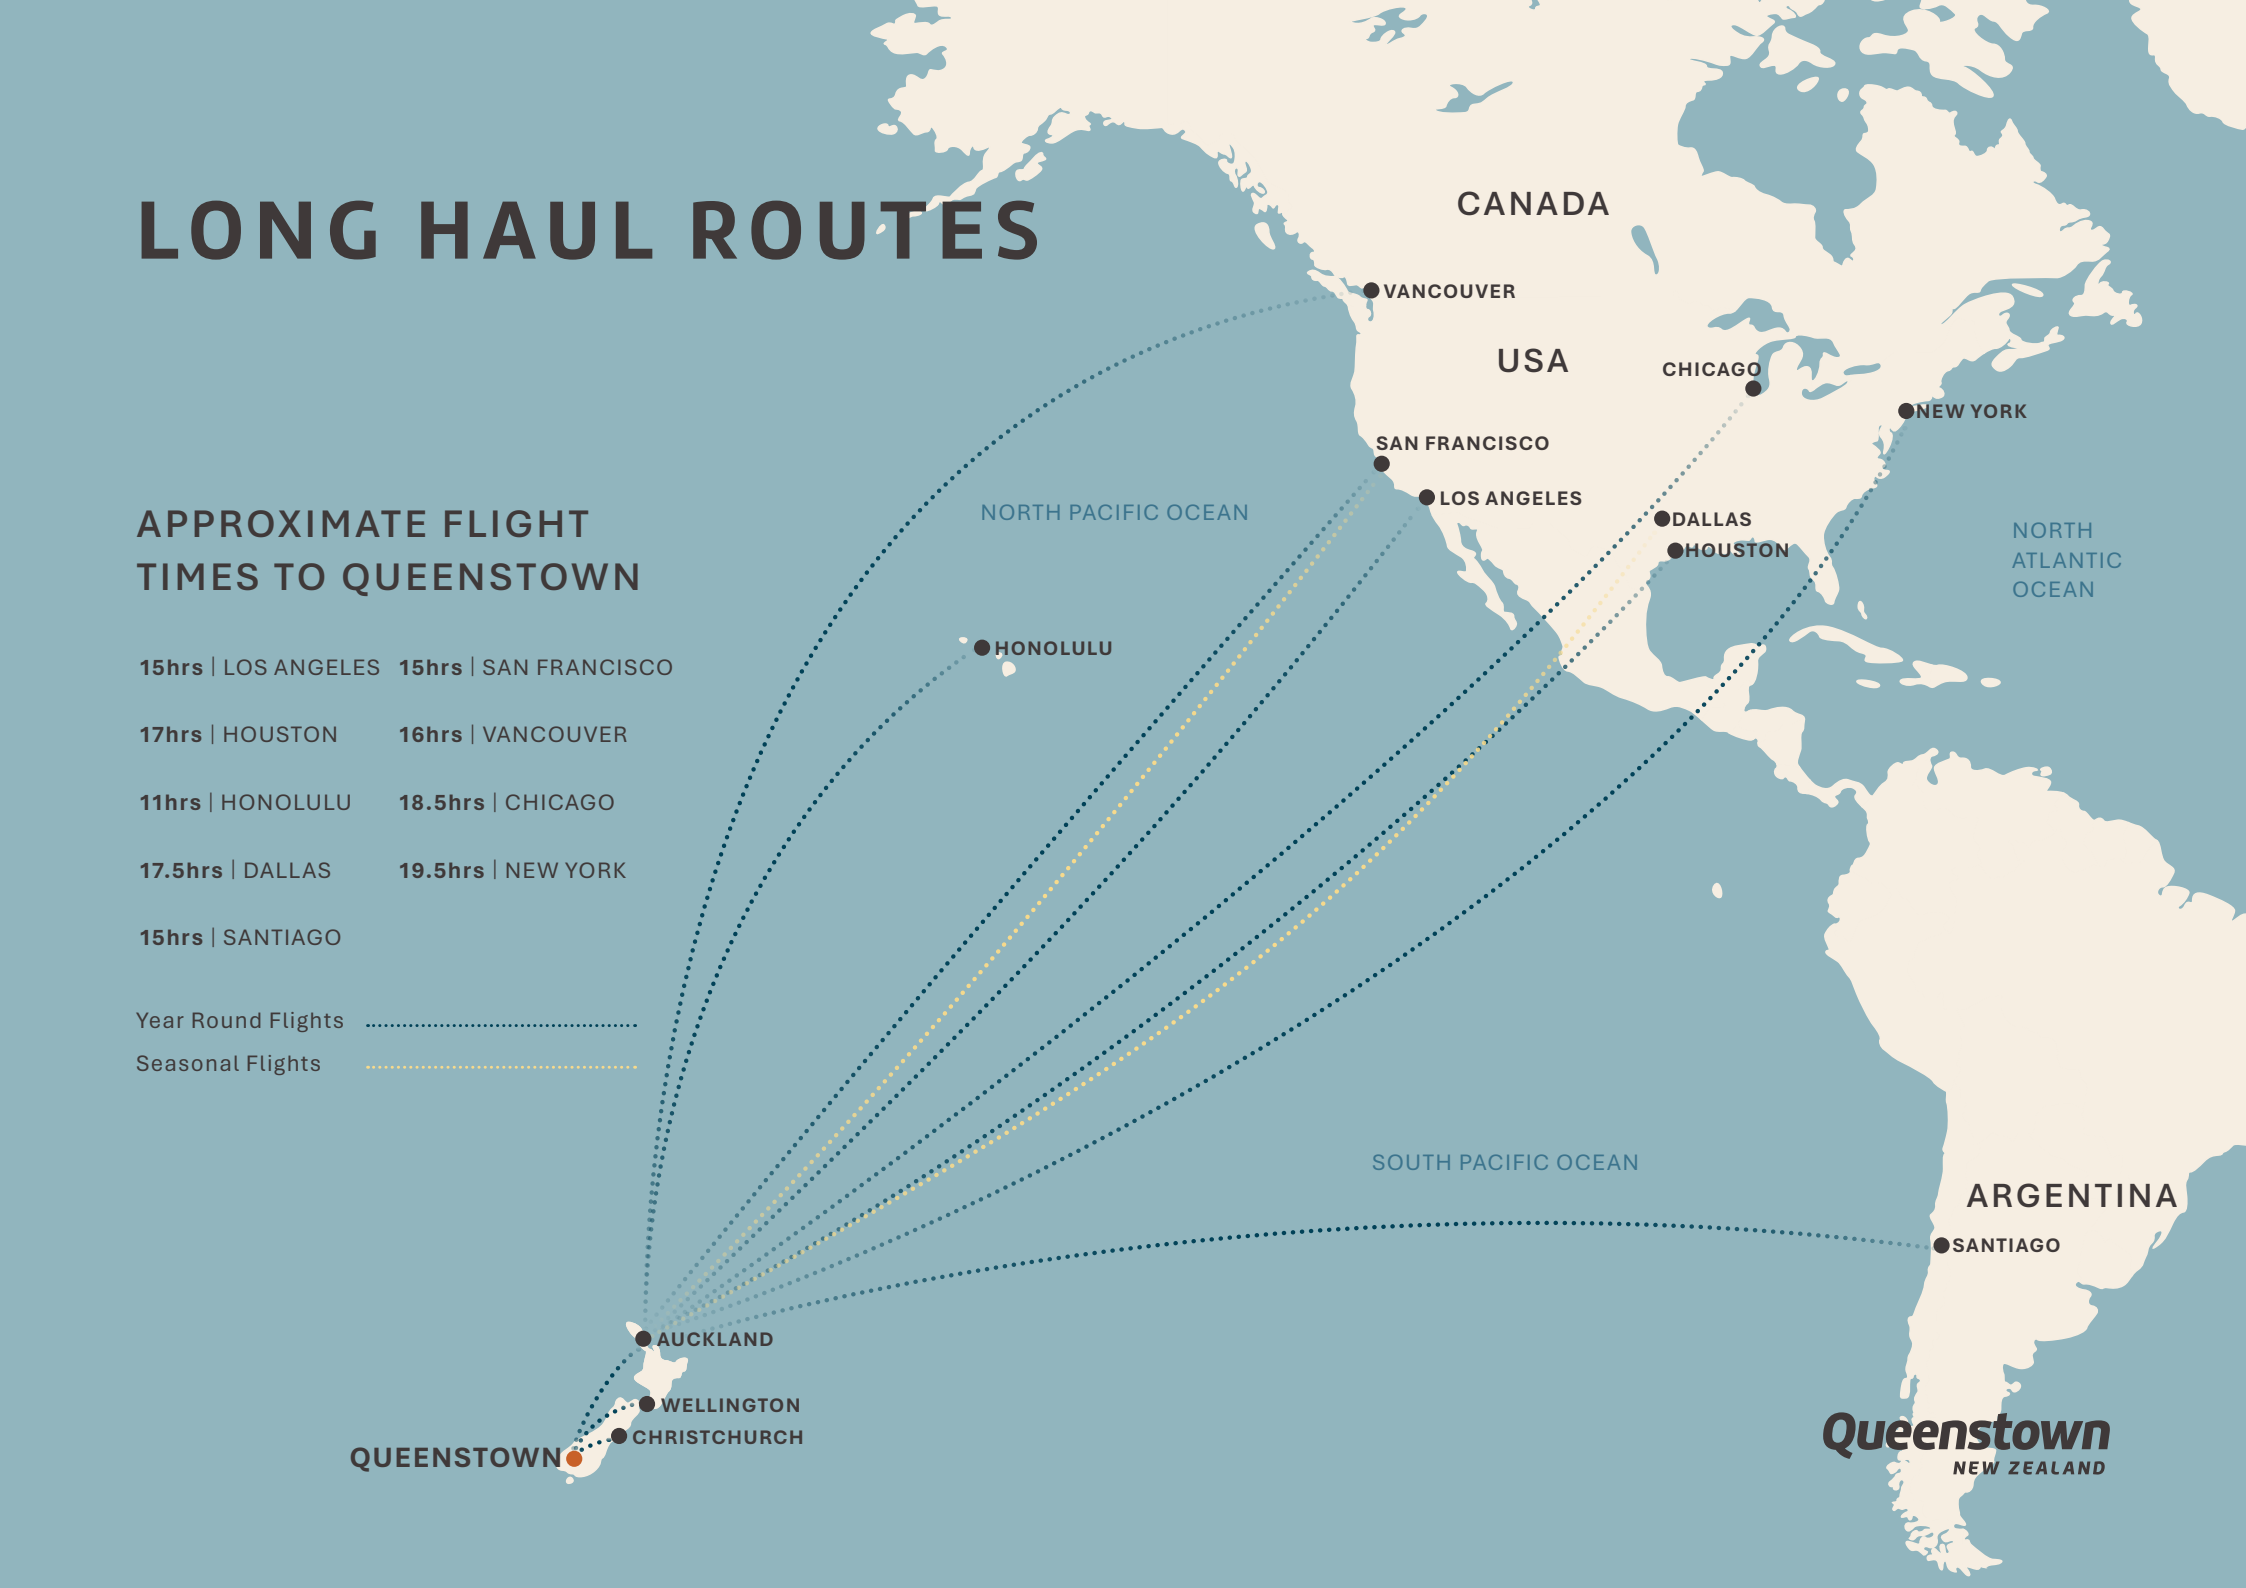

APPROXIMATE FLIGHT TIMES TO QUEENSTOWN

15hrs | LOS ANGELES 15hrs | SAN FRANCISCO

17hrs | HOUSTON 16hrs | VANCOUVER

11hrs | HONOLULU 18.5hrs | CHICAGO

17.5hrs | DALLAS 19.5hrs | NEW YORK

15hrs | SANTIAGO

Year Round Flights 

Seasonal Flights 

QUEENSTOWN
● AUCKLAND
● WELLINGTON
● CHRISTCHURCH

CANADA

USA

NORTH PACIFIC OCEAN

NORTH ATLANTIC OCEAN

SOUTH PACIFIC OCEAN

ARGENTINA

Queenstown
NEW ZEALAND

LONG HAUL ROUTES

CHINA

NORTH PACIFIC OCEAN

APPROXIMATE FLIGHT TIMES TO QUEENSTOWN

- 15hrs | BEIJING
- 15hrs | HANGZHOU
- 15hrs | SHANGHAI
- 15hrs | HAIKOU
- 14hrs | SHENZHEN
- 13hrs | GUANGZHOU
- 13hrs | HONG KONG
- 13hrs | TAIPEI

QATAR
DOHA

DUBAI
U.A.E

SOUTH
KOREA

SEOUL

JAPAN

TOKYO

13hrs | TOKYO

12hrs | KUALA LUMPUR