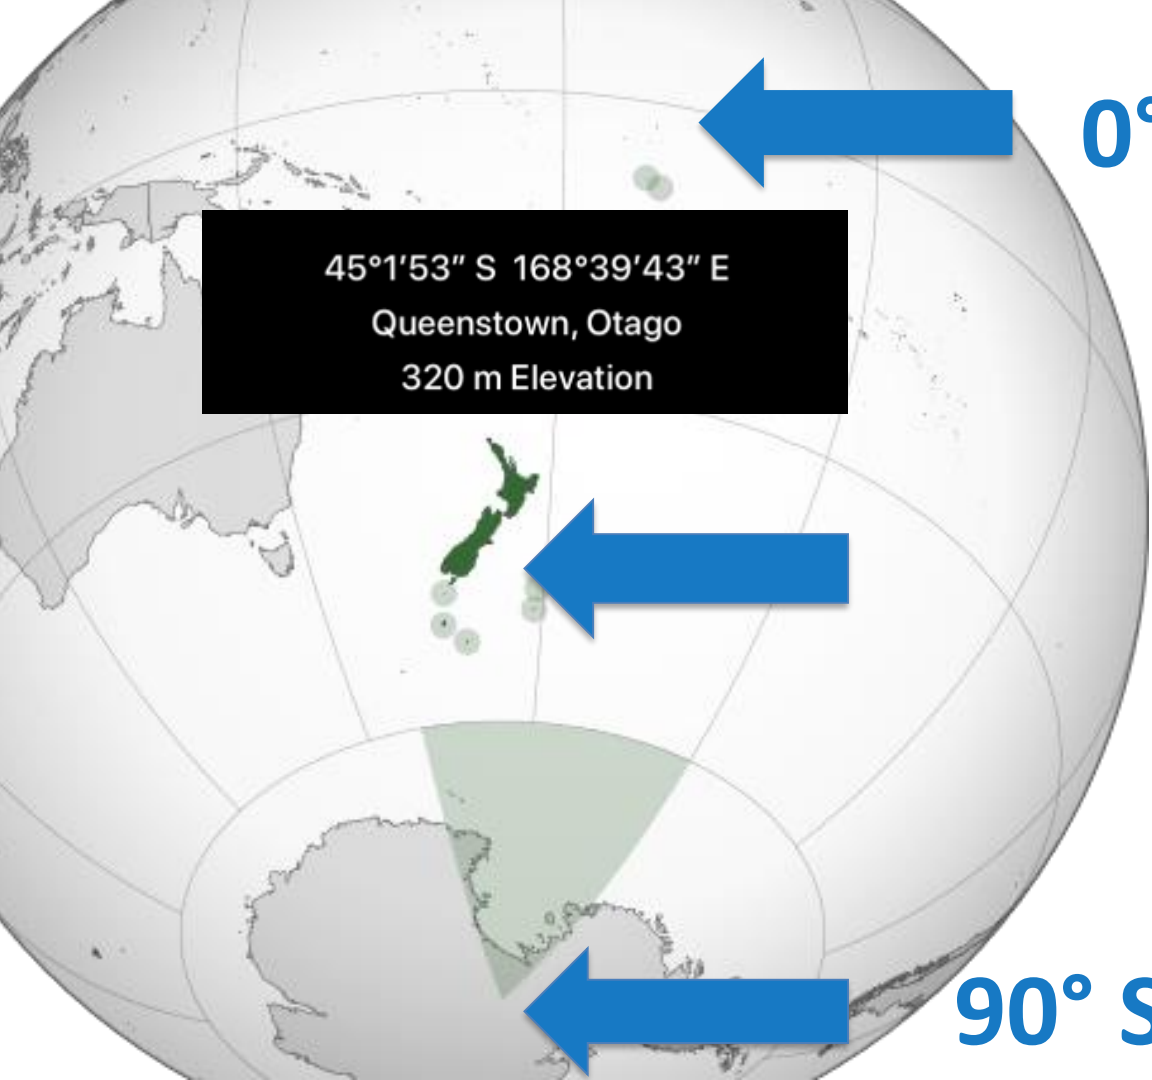

feel the
inspiration

45°1'53" S 168°39'43" E
Queenstown, Otago
320 m Elevation

0° Equator

45° Queenstown

90° South Pole

Winter

Thank you to our sponsors of the prize...

Thank You!