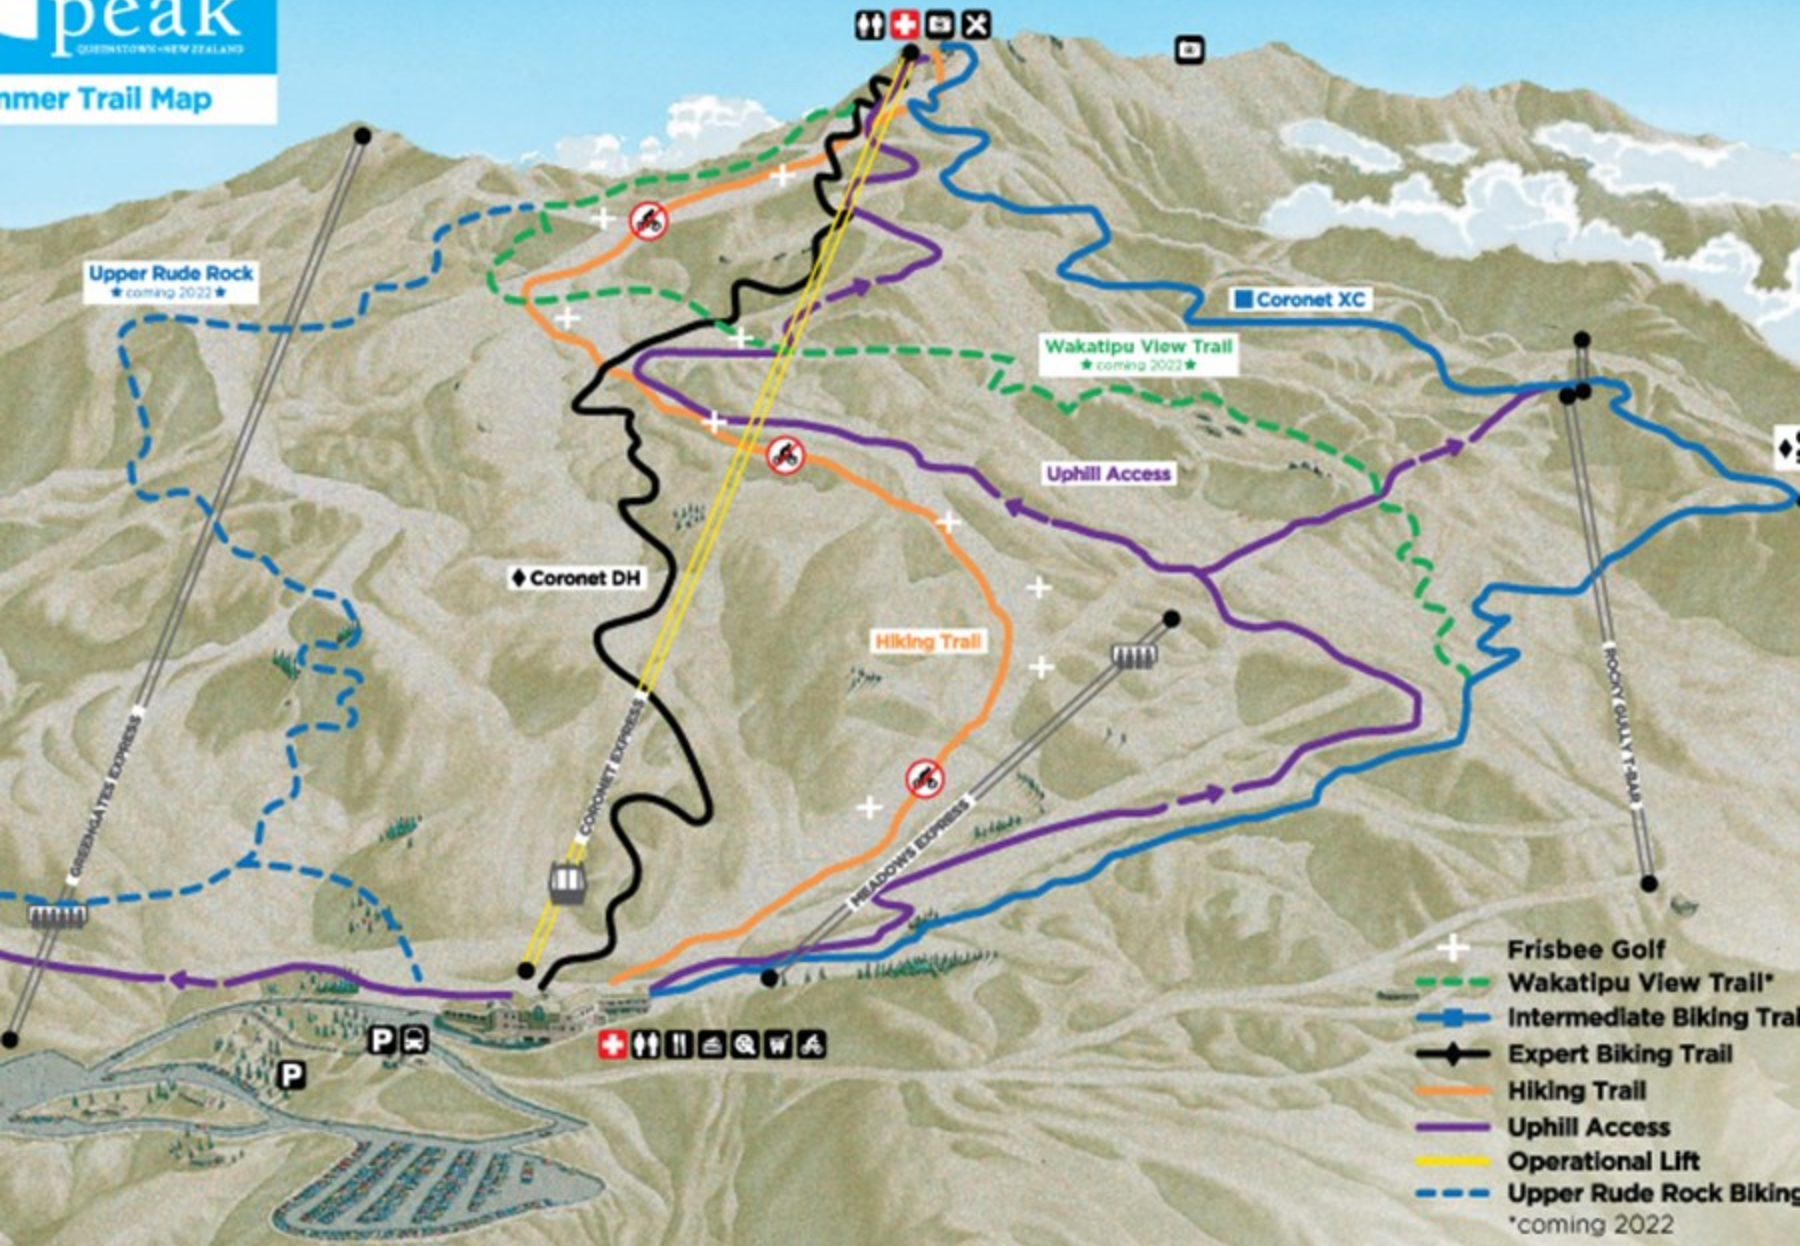

Shotover St

Resse St

Lake Esplanade

QUEENSTOWN BAY

Loop  
 Fearhill  
 SQUID RUN  
 HAMMY'S  
 SQUID RUN  
 One Mile Creek

SLIPPERY NINJA  
 HAMMY'S LINK  
 SQUID RUN

ANT'S TRACK  
 THINGYMAJIG  
 VERTIGO

ARMAGEDDON  
 I.A.S.  
 VERTIGO

WORLD CUP  
 L.V.  
 S.K.

HOBBIT  
 G.S.D.  
 Tiki Walking Track

KILLER BEE  
 RAT ATTACK  
 THUNDERGOAT

HAMMY'S TRACK  
 SQUID RUN  
 One Mile Track

ORIGINAL  
 ORIGINAL  
 ORIGINAL

THOMPSON ST  
 LOMOND CRES  
 THOMPSON ST  
 THOMPSON ST  
 THOMPSON ST  
 THOMPSON ST

Queenstown

Wanaka

Mt Cardrona 1530m

**PEAK TO PUB**  
PLEASE PRE-BOOK SHUTTLE  
OR ARRANGE OWN PICKUP

- |               |               |               |
|---------------|---------------|---------------|
| Lift          | Flow Trail    | Ticketing     |
| Beginner      | Toilets       | Retail        |
| Intermediate  | Cart HQ       | Café / Bar    |
| Advanced      | Skills Area   | Restaurant    |
| Jump Trail    | Dirt Patrol   | Lookout Point |
| Carting Trail | Bike Workshop | Accommodation |
| Walking Trail | Parking       | Info          |

**Upper Rude Rock**  
★ coming 2022 ★

**Coronet XC**

**Wakatipu View Trail**  
★ coming 2022 ★

**Uphill Access**

**Coronet DH**

**Hiking Trail**

GREYHOUND EXPRESS

CORONET EXPRESS