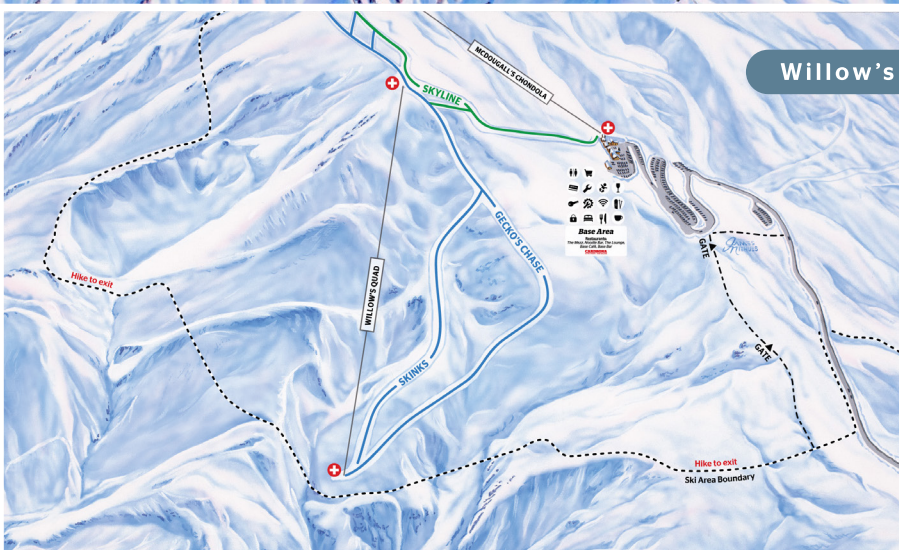

# *Ski Area Maps* **Winter 2023**

# CARDRONA

ALPINE RESORT / NEW ZEALAND

Mt Cardrona  
1936m

**Base Area**  
Restaurants:  
The Mezz, Noodle Bar, The Lounge,  
Base Café, Base Bar  
CARDRONA

- 🍴 Restaurant
- 🍷 Bar
- 🛏 Bed
- 🚿 Shower
- 🔌 Power
- 📶 WiFi
- 🚰 Water
- 🚻 Toilet
- 🚰 Hot Water
- 🚰 Cold Water
- 🚰 Tap Water
- 🚰 Hot Tap Water
- 🚰 Cold Tap Water
- 🚰 Hot Tap Cold Water
- 🚰 Cold Tap Hot Water

**SKI AREA**

- Patrol/Medical
- Ski Area Boundary
- Funslope
- Beginner
- Intermediate
- Advanced
- Expert
- Terrain Park
- Lifts
- Surface Conveyor Lift
- Slow Zone
- Night Skiing
- Outdoor Ice Bar
- Reservoir Restricted Area
- Kids Fun Zone
- Sledging
- 8 Person Gondola

SADDLE BACK

PETE'S TREAT

Upper Gate

Lower Gate

Control Line

Home Basin Express

Triple Treat

Nice 'n' Easy Platter