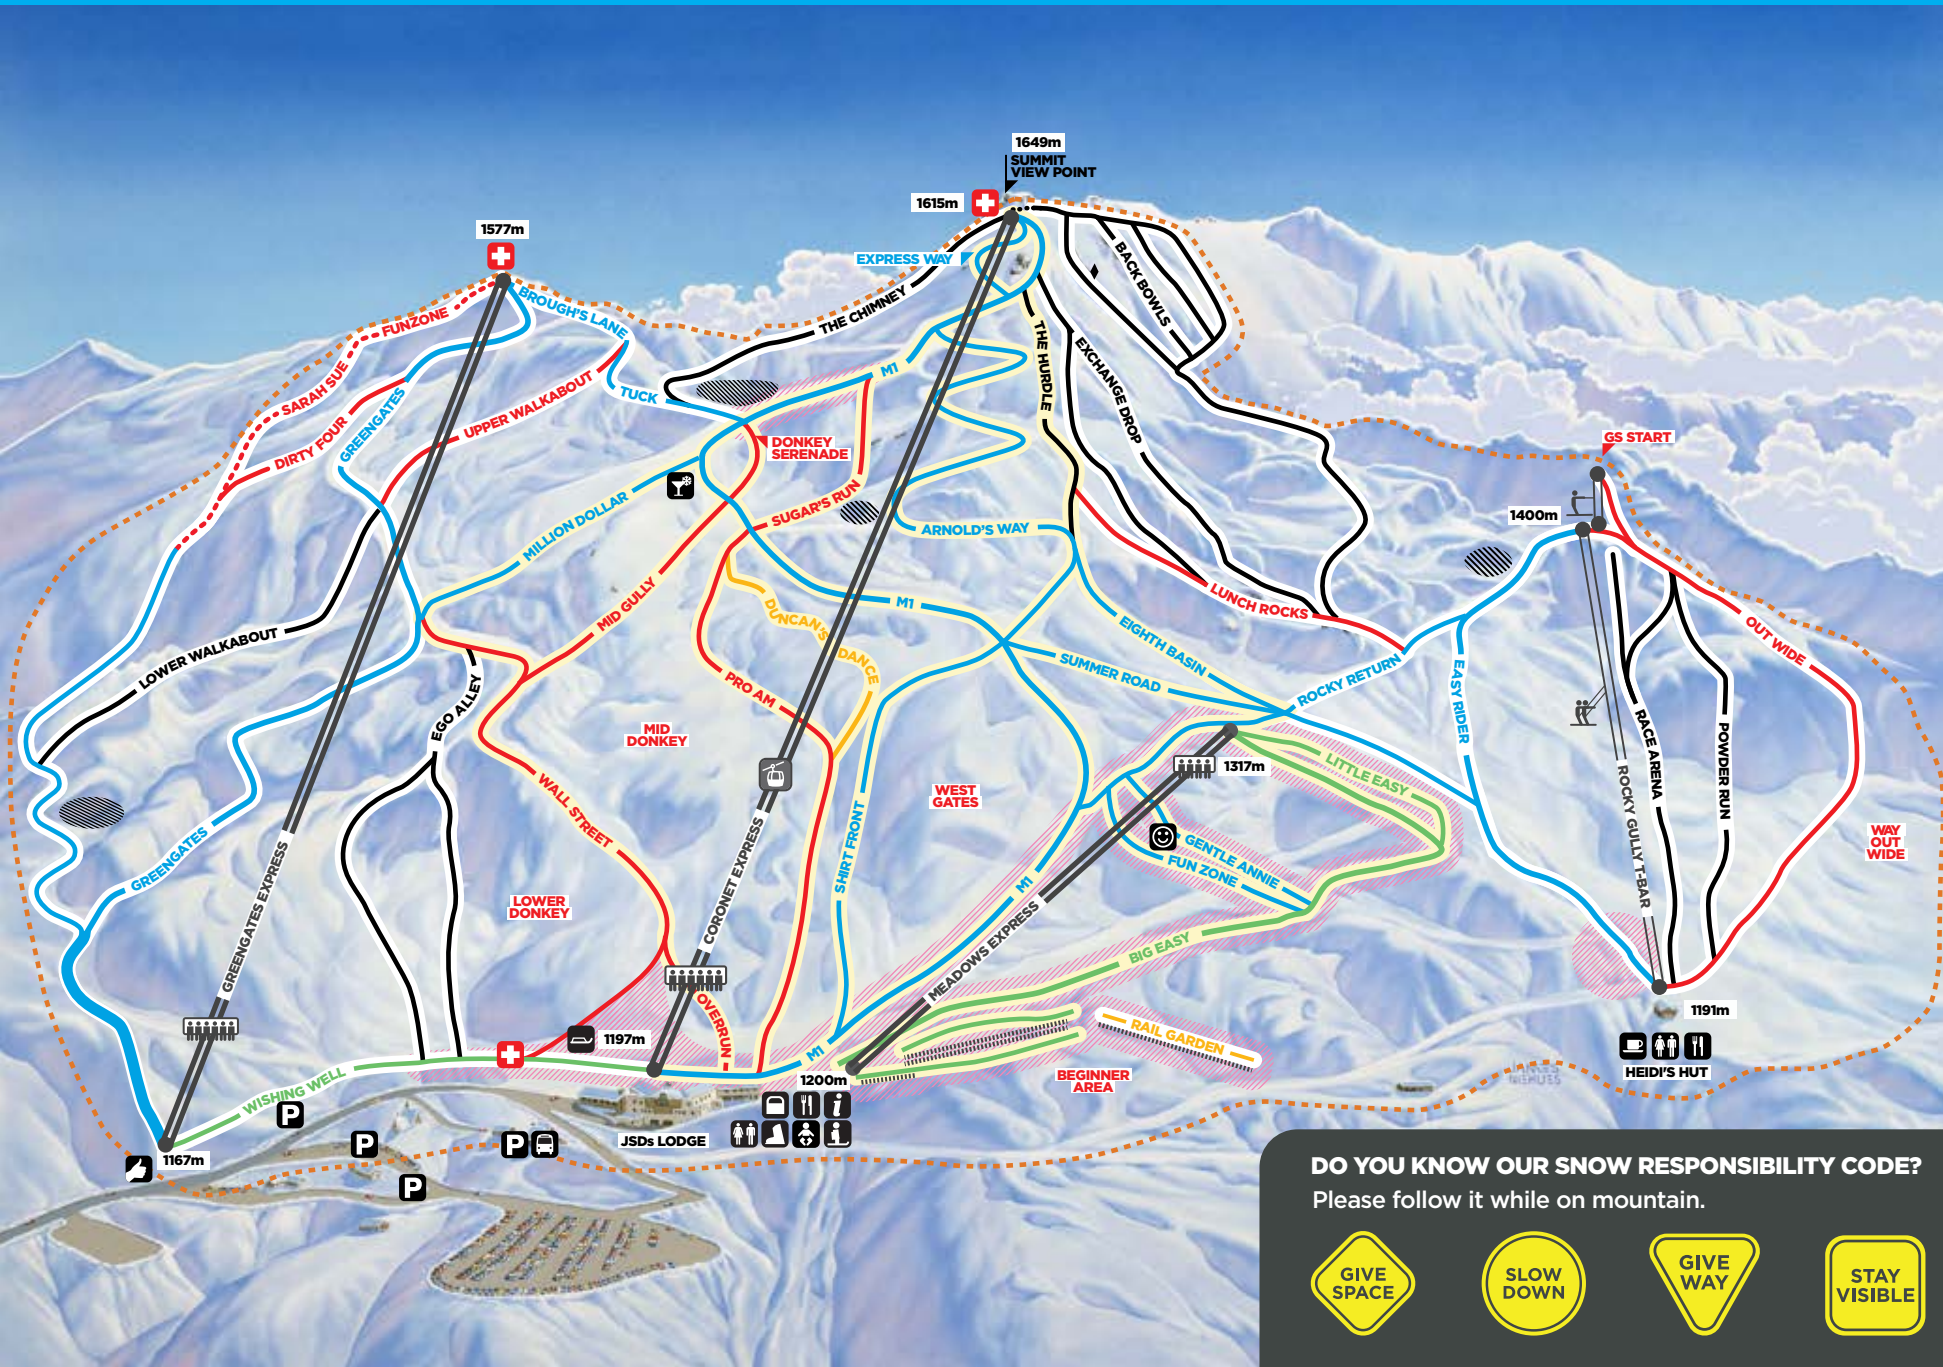

# *Ski Area Maps* **Winter 2023**

# CARDRONA

ALPINE RESORT / NEW ZEALAND

Mt Cardrona  
1936m

**Base Area**  
Restaurants:  
The Mezz, Noodle Bar, The Lounge,  
Base Café, Base Bar  
CARDRONA

- 🍴 Restaurant
- 🍷 Bar
- 🛏 Bed
- 🚿 Shower
- 🔌 Power
- 📶 WiFi
- 🚰 Water
- 🚻 Toilet
- 🚰 Hot Water
- 🚰 Cold Water
- 🚰 Tap Water
- 🚰 Hot Tap Water
- 🚰 Cold Tap Water
- 🚰 Hot Tap Cold Water
- 🚰 Cold Tap Hot Water

### SKI AREA

- Ski Area Boundary
- Beginner
- Intermediate
- Advanced
- ◆ Expert
- ◆ Extreme
- ◆ Terrain Access Gate
- Beginner Park
- Intermediate & Expert Parks
- Beginner Zone
- Slow Zone
- Snowmaking
- ▲ BCA Avalanche Beacon Training
- The Stash
- Ice Bar
- Surface Conveyor Lift
- Look Out
- Smoke free ski area

## Travel Trade