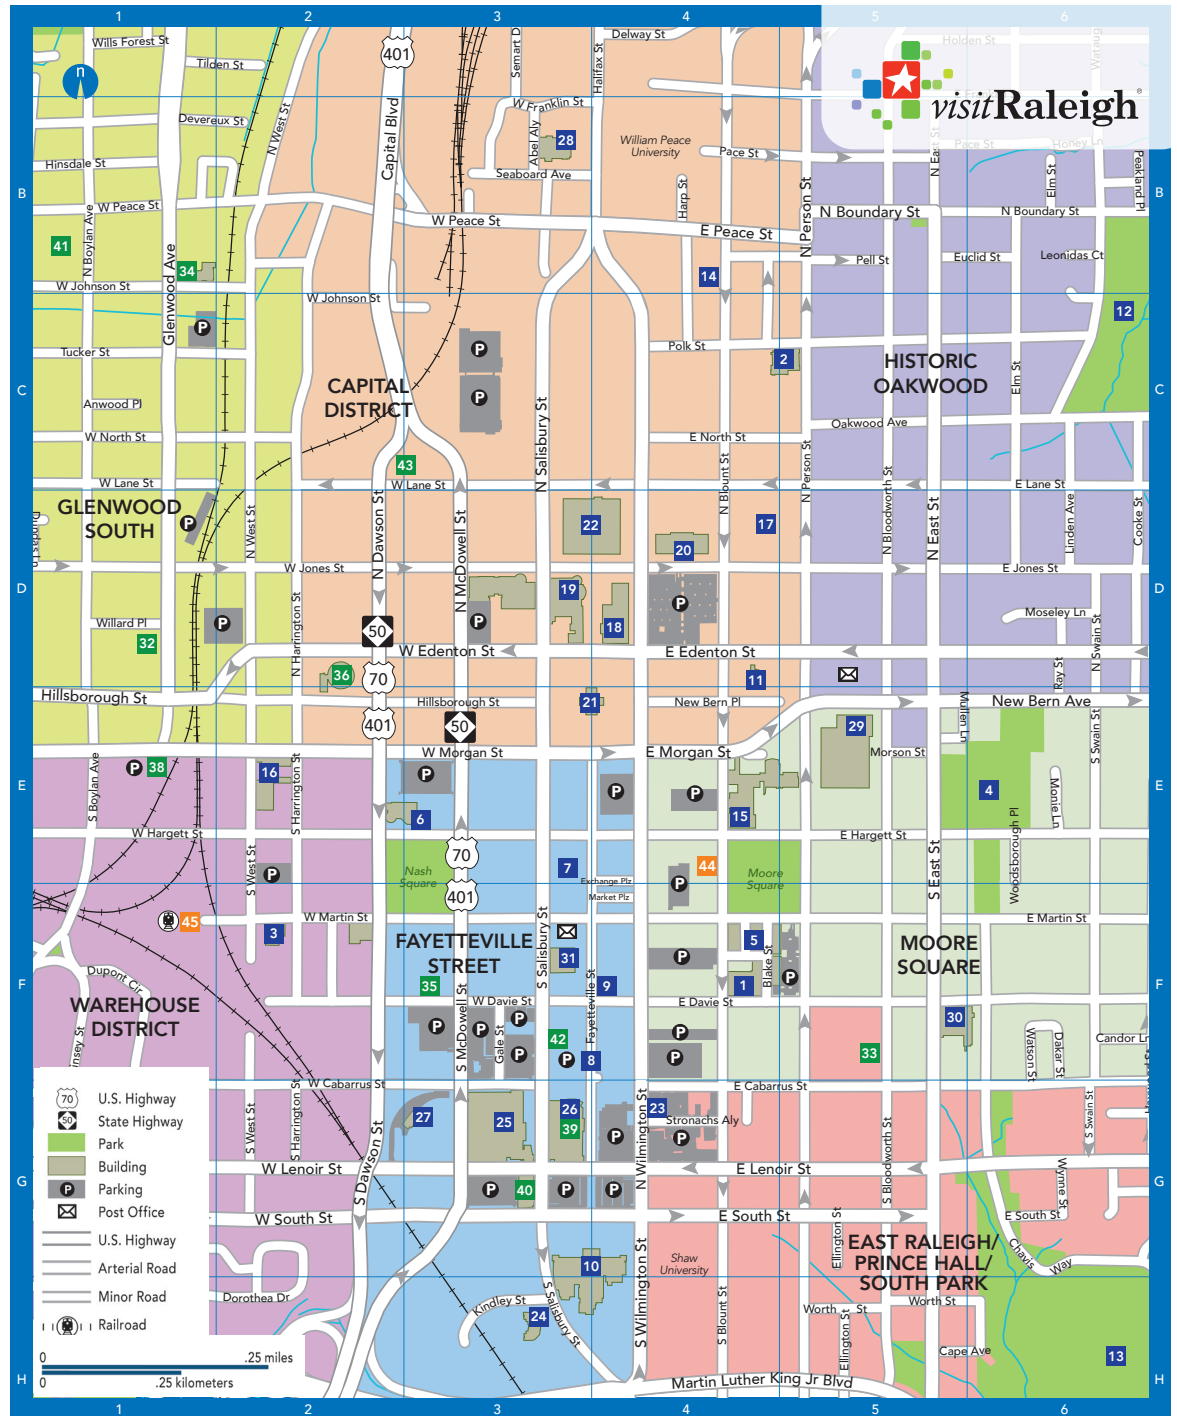

## POINTS OF INTEREST

- 1 Artspace (F4)
- 2 Burning Coal Theatre (C5)
- 3 CAM Raleigh (F2)
- 4 City Cemetery (E6)
- 5 City Market (F4)
- 6 City of Raleigh Municipal Building (E3)
- 7 City of Raleigh Museum (COR Museum) (E3)
- 8 City Plaza (F4)
- 9 Downtown Raleigh Alliance (F4)
- 10 Martin Marietta Center for the Performing Arts (G3)
- 11 Haywood Hall House and Gardens (D4)
- 12 Historic Oakwood Cemetery (C6)
- 13 John Chavis Memorial Park (H6)
- 14 L.L. Polk House (B4)
- 15 Marbles Kids Museum/Marbles IMAX (E4)
- 16 Morgan Street Food Hall (E2)
- 17 North Carolina Executive Mansion (D4)

- 18 North Carolina Museum of History (D4)
- 19 North Carolina Museum of Natural Sciences (D3)
- 20 North Carolina State Archives (D4)
- 21 North Carolina State Capitol (E3)
- 22 North Carolina State Legislative Building (D3)
- 23 Pope House Museum (G4)
- 24 Raleigh Chamber (H3)
- 25 Raleigh Convention Center (G3)
- 26 Raleigh, N.C., Visitor Information Center (G3)
- 27 Red Hat Amphitheater (G3)
- 28 Seaboard Station (B3)
- 29 Terry Sanford Federal Building & U.S. Courthouse (E5)
- 30 Transfer Co. Food Hall (F5)
- 31 Wake County Courthouse (F3)

**R LINE** For the most current route of downtown Raleigh's free, circulator service, go to [visitRaleigh.com/R-LINE](http://visitRaleigh.com/R-LINE).

## PLACES TO STAY

- 32 AC Hotel Raleigh Downtown (D1)
- 33 Guest House Raleigh (F5)
- 34 Hampton Inn & Suites Raleigh Downtown/Glenwood South (B1)
- 35 Hilton Garden Inn and Homewood Suites Raleigh/Downtown (F3)
- 36 Holiday Inn Raleigh Downtown (D2)
- 38 Origin Raleigh (E1)
- 39 Raleigh Marriott City Center (G3)
- 40 Residence Inn Raleigh Downtown (G3)
- 41 Revisn (B1)
- 42 Sheraton Raleigh Hotel (F3)
- 43 The Lingleaf Hotel (C3)