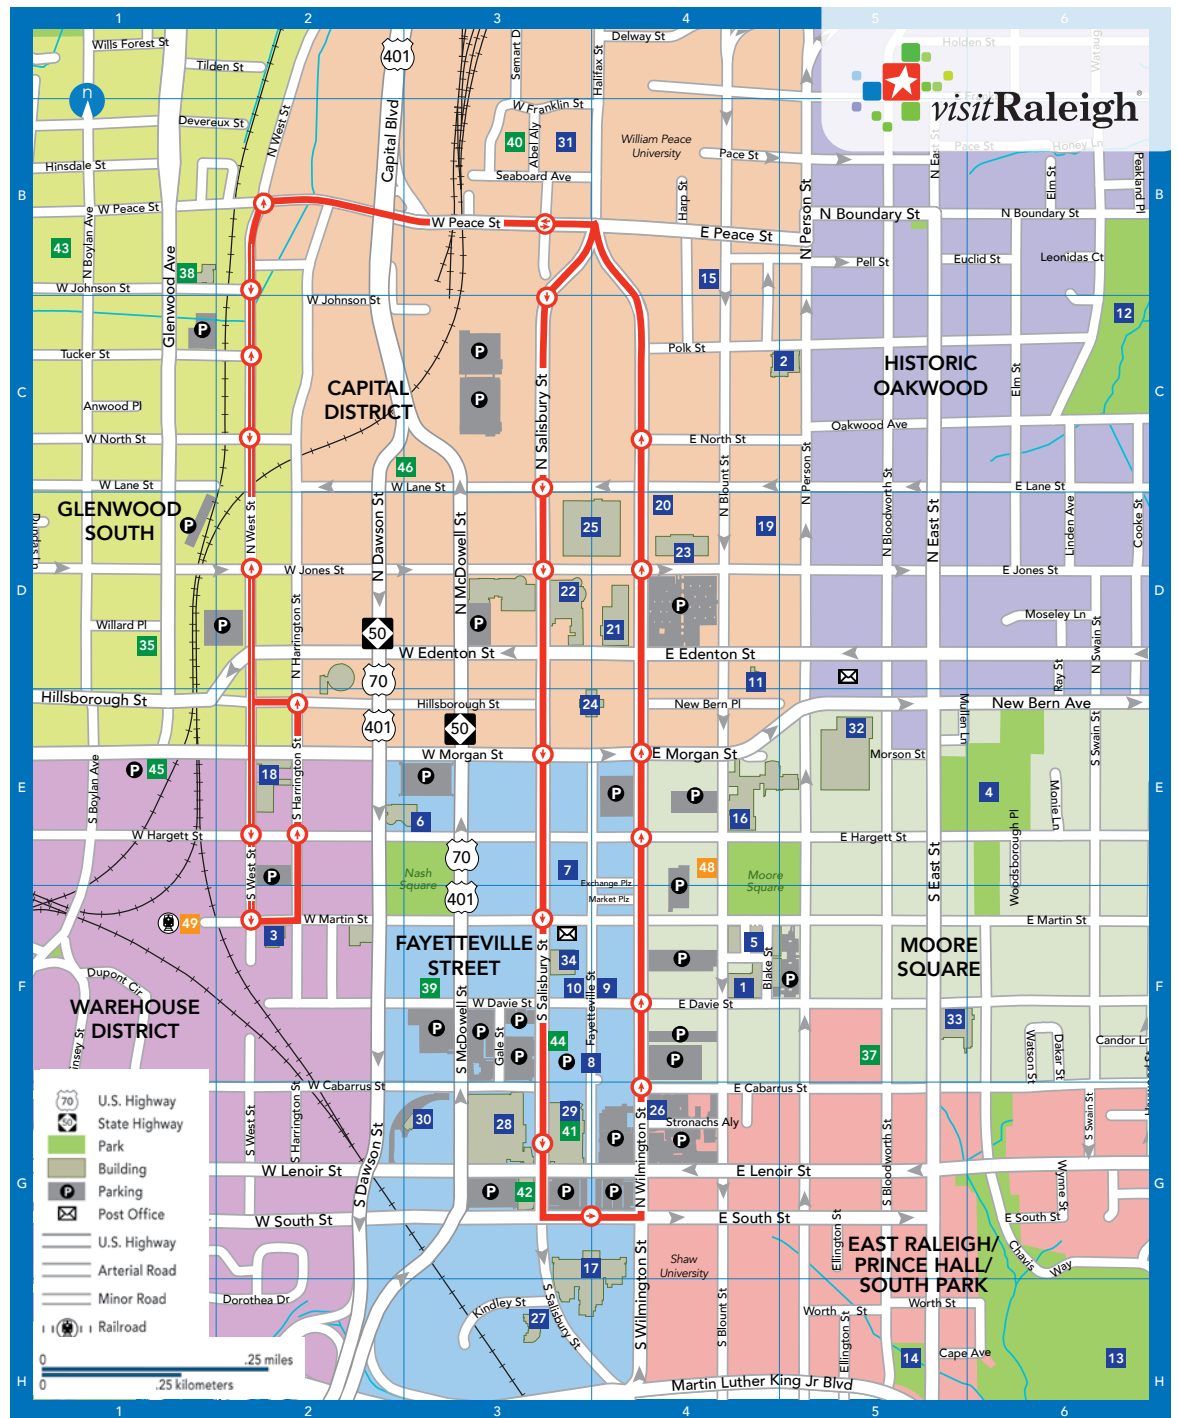

## R LINE

Our eco-friendly downtown circulator, R-Line buses run approximately every 15 minutes most of each day. Check [goraleighlive.org](http://goraleighlive.org) for real-time bus tracking along the bi-directional route. Icons for stops indicate the direction an R-Line bus is heading.

## POINTS OF INTEREST

- 1 Artspace (F4)
- 2 Burning Coal Theatre (C5)
- 3 CAM Raleigh (F2)
- 4 City Cemetery (E6)
- 5 City Market (F4)
- 6 City of Raleigh Municipal Building (E3)
- 7 City of Raleigh Museum (COR Museum) (E3)
- 8 City Plaza (F4)
- 9 Downtown Raleigh Alliance (F4)
- 10 Express Library Fayetteville Street (F3)
- 11 Haywood Hall House and Gardens (D4)
- 12 Historic Oakwood Cemetery (C6)
- 13 John Chavis Memorial Park (H6)
- 14 John P. "Top" Greene Community Center (H5)
- 15 L.L. Polk House (B4)
- 16 Marbles Kids Museum/Marbles IMAX (E4)
- 17 Martin Marietta Center for the Performing Arts (G3)

- 18 Morgan Street Food Hall (E2)
- 19 North Carolina Executive Mansion (D4)
- 20 North Carolina Freedom Park (D4)
- 21 North Carolina Museum of History (D4)
- 22 North Carolina Museum of Natural Sciences (D3)
- 23 North Carolina State Archives (D4)
- 24 North Carolina State Capitol (E3)
- 25 North Carolina State Legislative Building (D3)
- 26 Pope House Museum (G4)
- 27 Raleigh Chamber (H3)
- 28 Raleigh Convention Center (G3)
- 29 Raleigh, N.C., Visitor Information Center (G3)
- 30 Red Hat Amphitheater (G3)
- 31 Seaboard Station (B3)
- 32 Terry Sanford Federal Building & U.S. Courthouse (E5)
- 33 Transfer Co. Food Hall (F5)
- 34 Wake County Courthouse (F3)