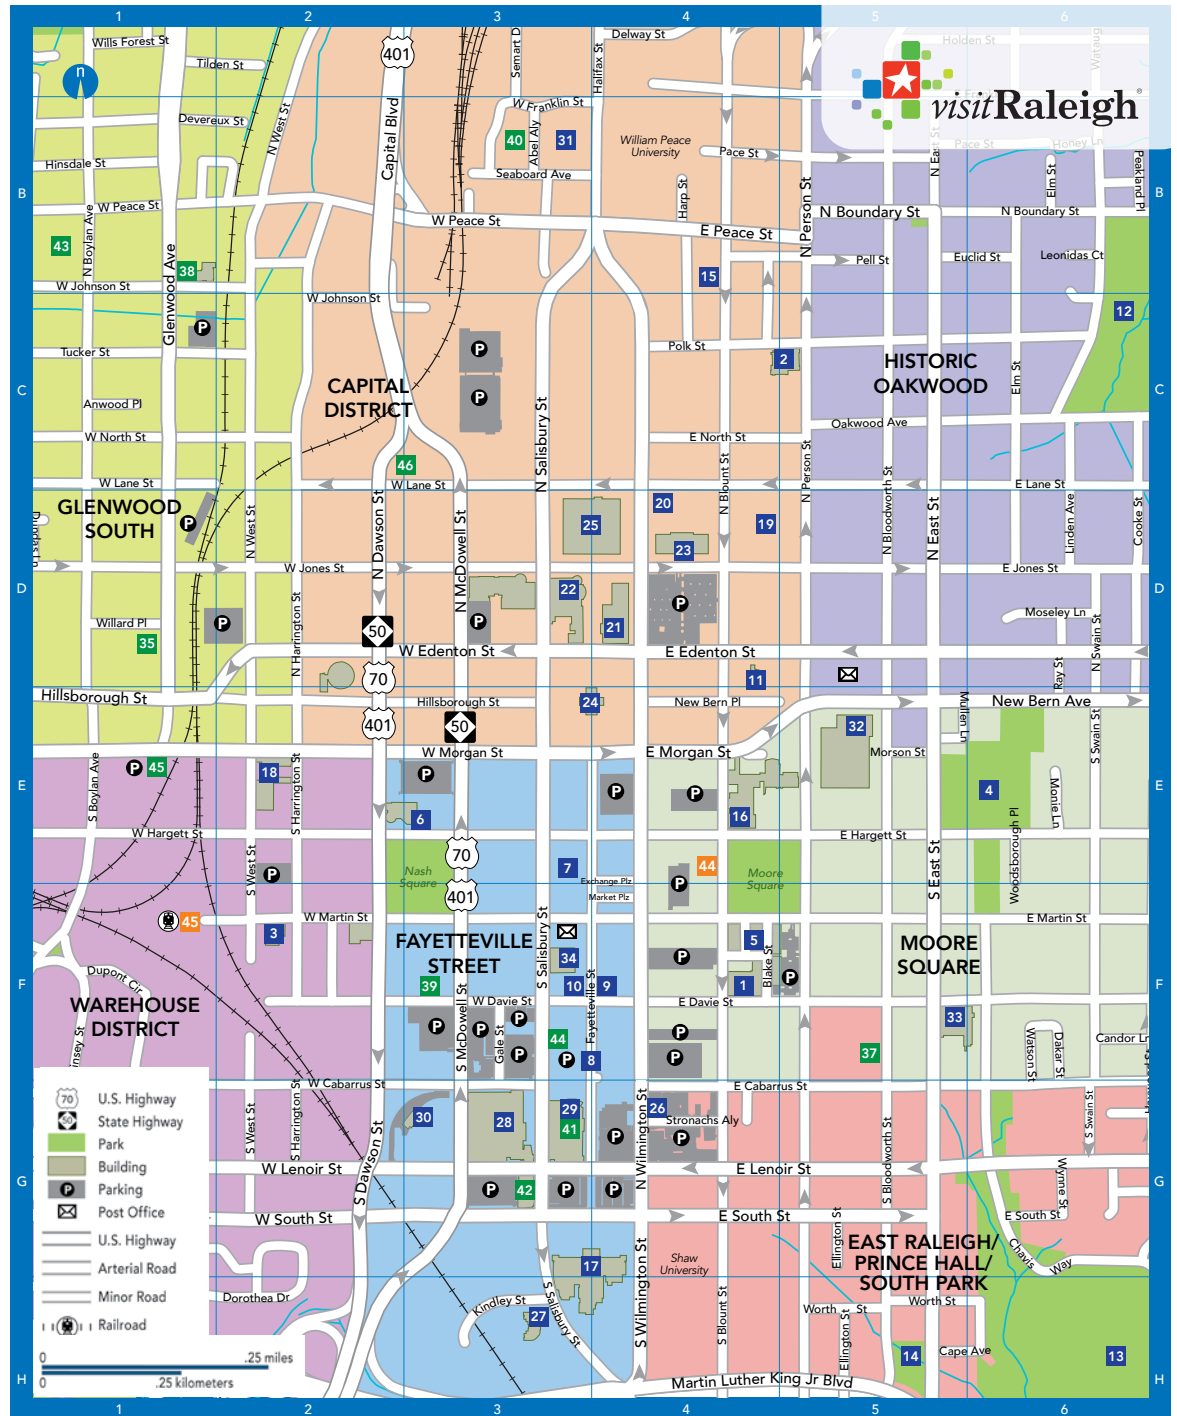

DOWNTOWN RALEIGH, N.C.

POINTS OF INTEREST

- 1 Artspace (F4)
- 2 Burning Coal Theatre (C5)
- 3 CAM Raleigh (F2)
- 4 City Cemetery (E6)
- 5 City Market (F4)
- 6 City of Raleigh Municipal Building (E3)
- 7 City of Raleigh Museum (COR Museum) (E3)
- 8 City Plaza (F4)
- 9 Downtown Raleigh Alliance (F4)
- 10 Express Library Fayetteville Street (F3)
- 11 Haywood Hall House and Gardens (D4)
- 12 Historic Oakwood Cemetery (C6)
- 13 John Chavis Memorial Park (H6)
- 14 John P. "Top" Greene Community Center (H5)
- 15 L.L. Polk House (B4)
- 16 Marbles Kids Museum/Marbles IMAX (E4)
- 17 Martin Marietta Center for the Performing Arts (G3)

- 18 Morgan Street Food Hall (E2)
- 19 North Carolina Executive Mansion (D4)
- 20 North Carolina Freedom Park (D4)
- 21 North Carolina Museum of History (D4)
- 22 North Carolina Museum of Natural Sciences (D3)
- 23 North Carolina State Archives (D4)
- 24 North Carolina State Capitol (E3)
- 25 North Carolina State Legislative Building (D3)
- 26 Pope House Museum (G4)
- 27 Raleigh Chamber (H3)
- 28 Raleigh Convention Center (G3)
- 29 Raleigh, N.C., Visitor Information Center (G3)
- 30 Red Hat Amphitheater (G3)
- 31 Seaboard Station (B3)
- 32 Terry Sanford Federal Building & U.S. Courthouse (E5)
- 33 Transfer Co. Food Hall (F5)
- 34 Wake County Courthouse (F3)

PLACES TO STAY

- 35 AC Hotel Raleigh Downtown (D1)
- 37 Guest House Raleigh (F5)
- 38 Hampton Inn & Suites Raleigh Downtown/Glenwood South (B1)
- 39 Homewood Suites and Tempo by Hilton Raleigh Downtown (F3)
- 40 Hyatt House Raleigh Downtown (B3)
- 41 Raleigh Marriott City Center (G3)
- 42 Residence Inn Raleigh Downtown (G3)
- 43 Revisn (B1)
- 44 Sheraton Raleigh Hotel (F3)
- 45 The Casso Raleigh (E1)
- 46 The Longleaf Hotel (C3)

TRANSPORTATION

- 48 GoRaleigh Transit Station (E4)
- 49 Raleigh Union Station (F1)