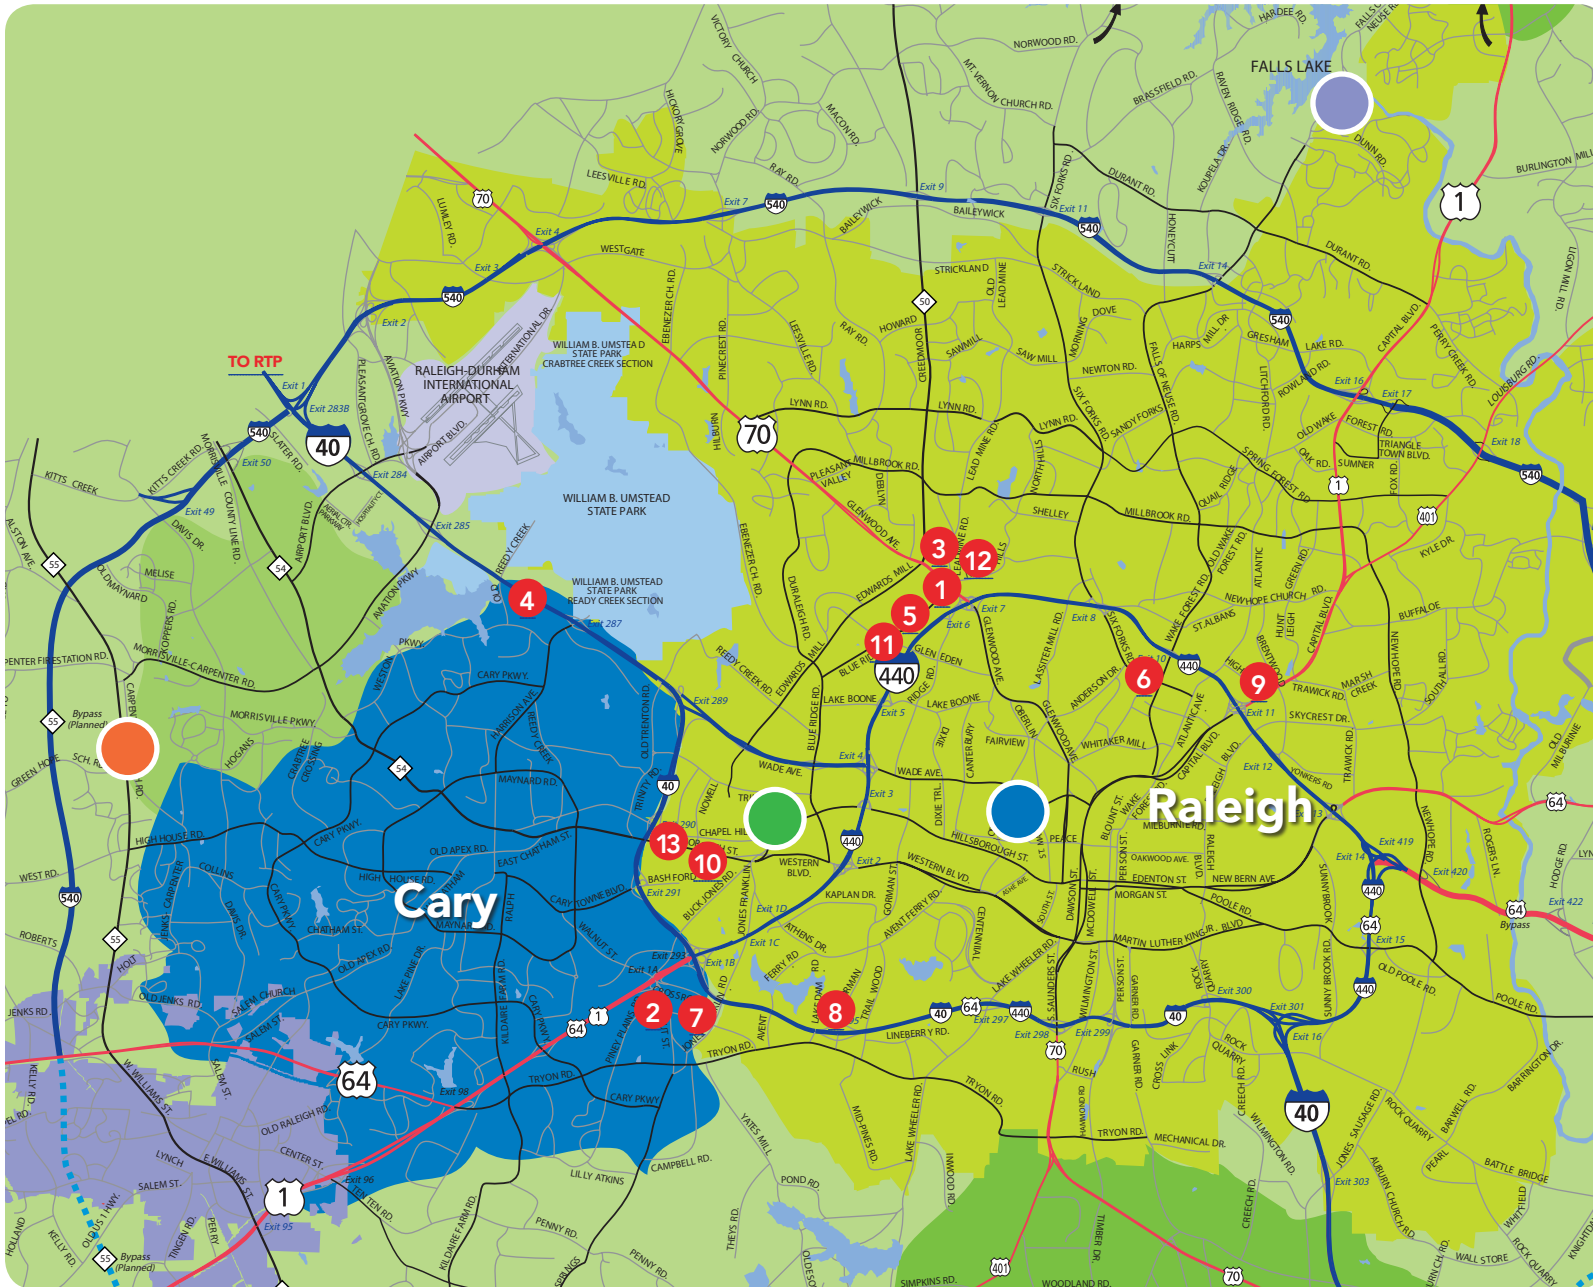

Atlantic Indoor Association 2013 Championships

Venues

- = Dorton Arena
- = Broughton High School
- = Green Hope High School
- = Wakefield High School

Area hotels

- = Greater Raleigh hotels
- See hotel key on page 2