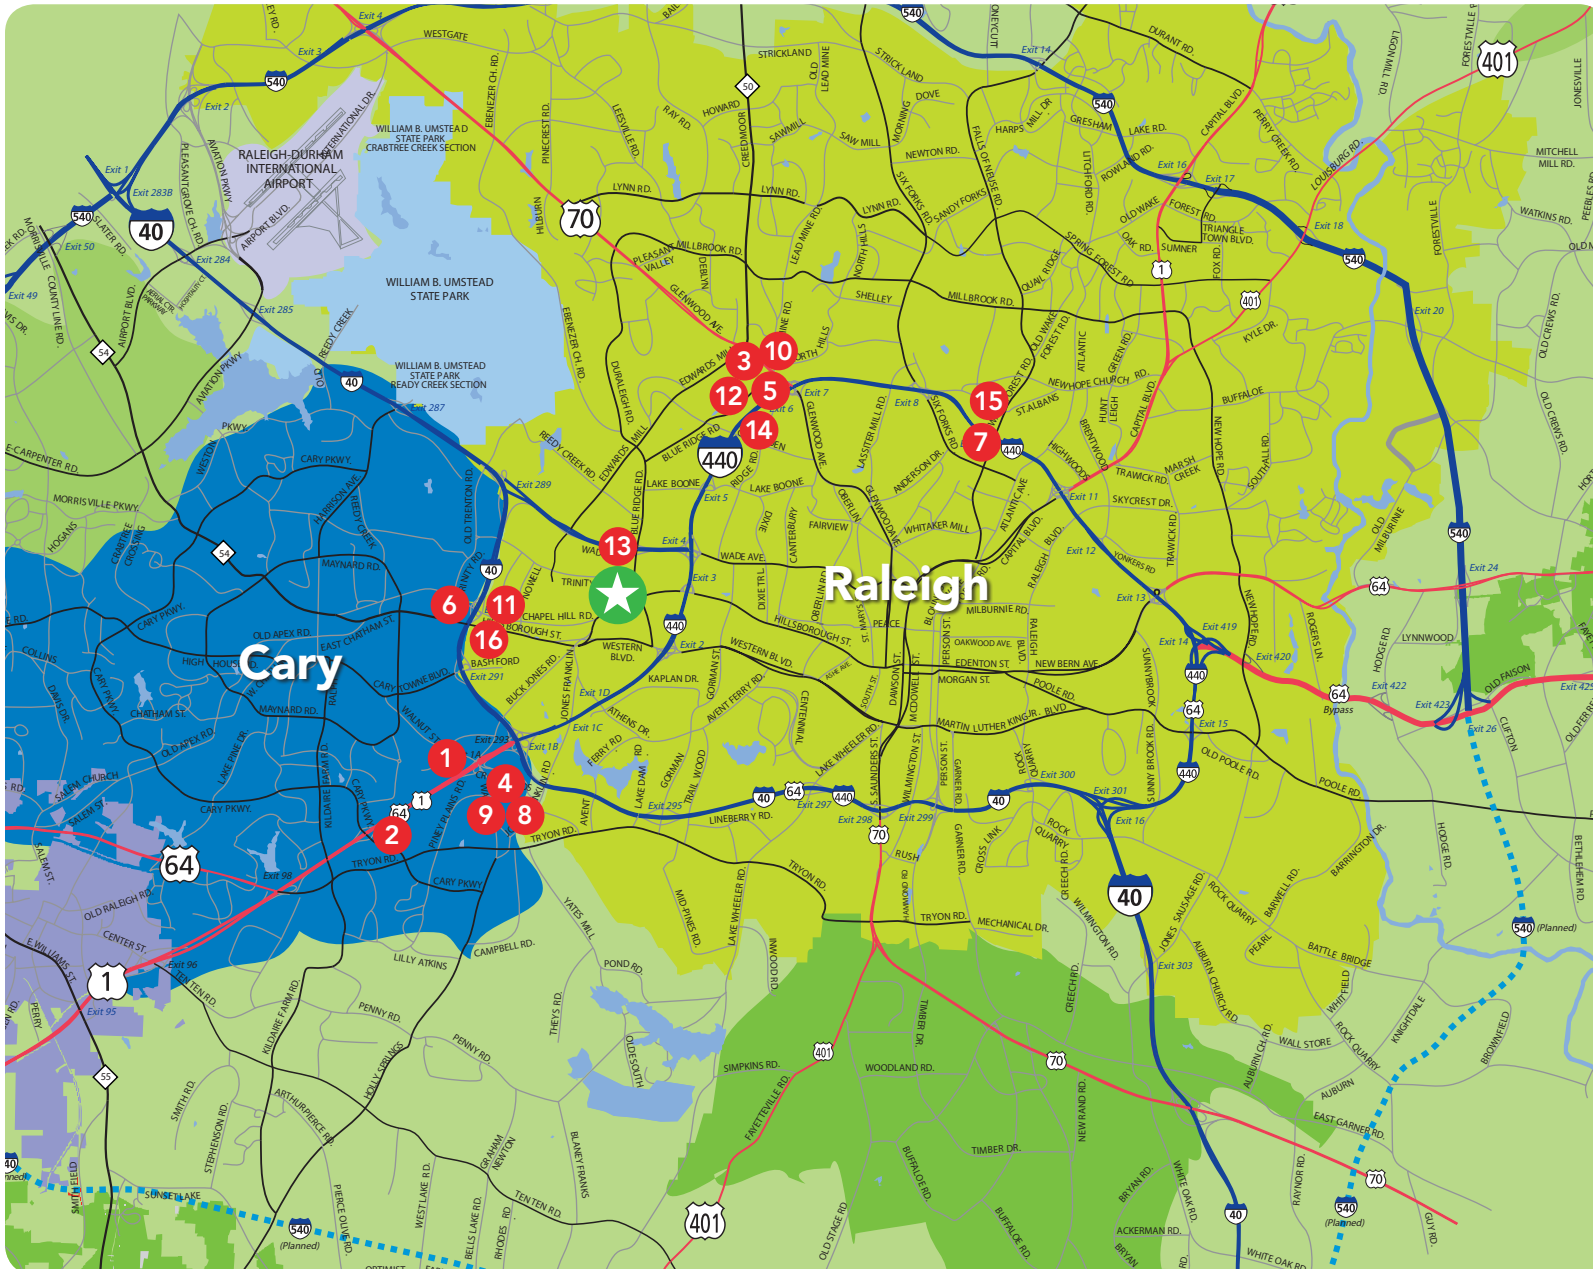

NCFIRST Robotics Regional Tournament

Venues

★ = Dorton Arena

Area hotels

● = Greater Raleigh hotels
See hotel key on page 2

For more visitor information, contact:

**Greater Raleigh
Convention and Visitors Bureau**
421 Fayetteville Street, Ste. 1505
Raleigh, NC 27601-2995
919.834.5900
800.849.8499
919.831.2887 FAX
www.visitRaleigh.com