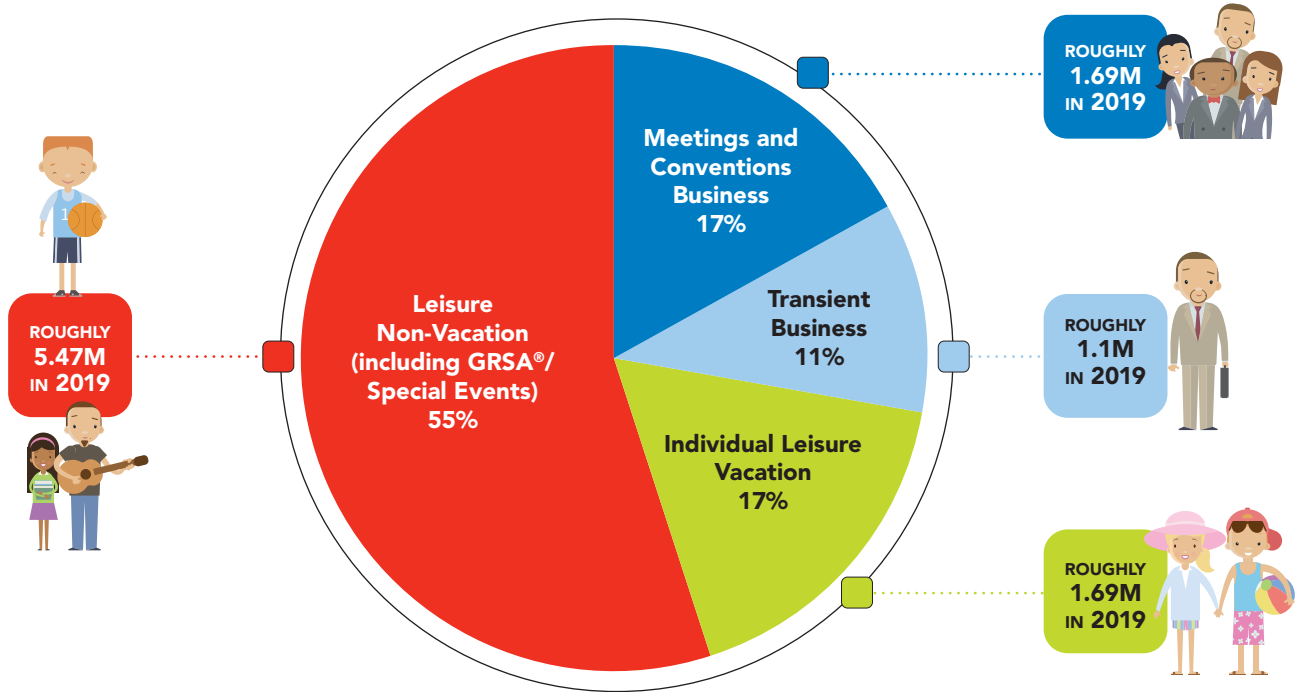

# Raleigh/Wake County Purpose of Stay Comparison

2016-2018 (excluding day-trippers and international visitors)

## PURPOSE OF STAY BY PERCENT OF PERSON-STAYS (VISITORS)

## PURPOSE OF STAY BY PERCENT OF TRIP-DOLLARS