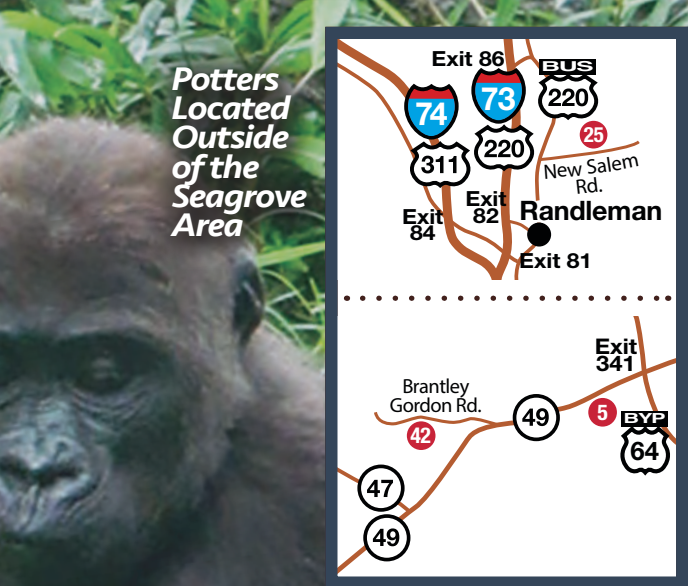

October

- Farmers Market Season Ends
- Kersey Valley Spookywoods and Fall Activities
- Spooky Bottom Haunted Trail
- NASCAR Day Festival
- Annual Steam Day at Linbrook Heritage Estate
- Annual Asheboro Fall Festival
- Boo at the North Carolina Zoo
- Bush Hill Hometown Jamboree
- A Day on Main Street Ramseur Fall Festival
- The Liberty Showcase Theater presents various performances

November

- Holiday Tours at Linbrook Hall
- Military Appreciation Week at the North Carolina Zoo
- Field of Honor in Asheboro
- Pottery Festival Weekend in Seagrove
- Kersey Valley Christmas

December

- Holiday Open House with Participating Seagrove Potters
- Christmas Parades - Archdale, Asheboro, Franklinville, Liberty, Randleman, Ramseur, Seagrove, & Staley
- Kersey Valley Christmas
- Petty's Garage Christmas Cruise-In
- Holiday Tours at Linbrook Hall
- 25th Annual Bank OZK JV Holiday Classic

This is only a sampling of all the 2024 upcoming events and annual festivals available in Randolph County. For a complete calendar of events & details visit our website @ HeartofNorthCarolina.com or scan our QR Code.

Follow Us! @HNCVB @TheHeartofNC

For the latest visitor information call 800-626-2672 or go online at HeartofNorthCarolina.com

Randolph County

Things To Do