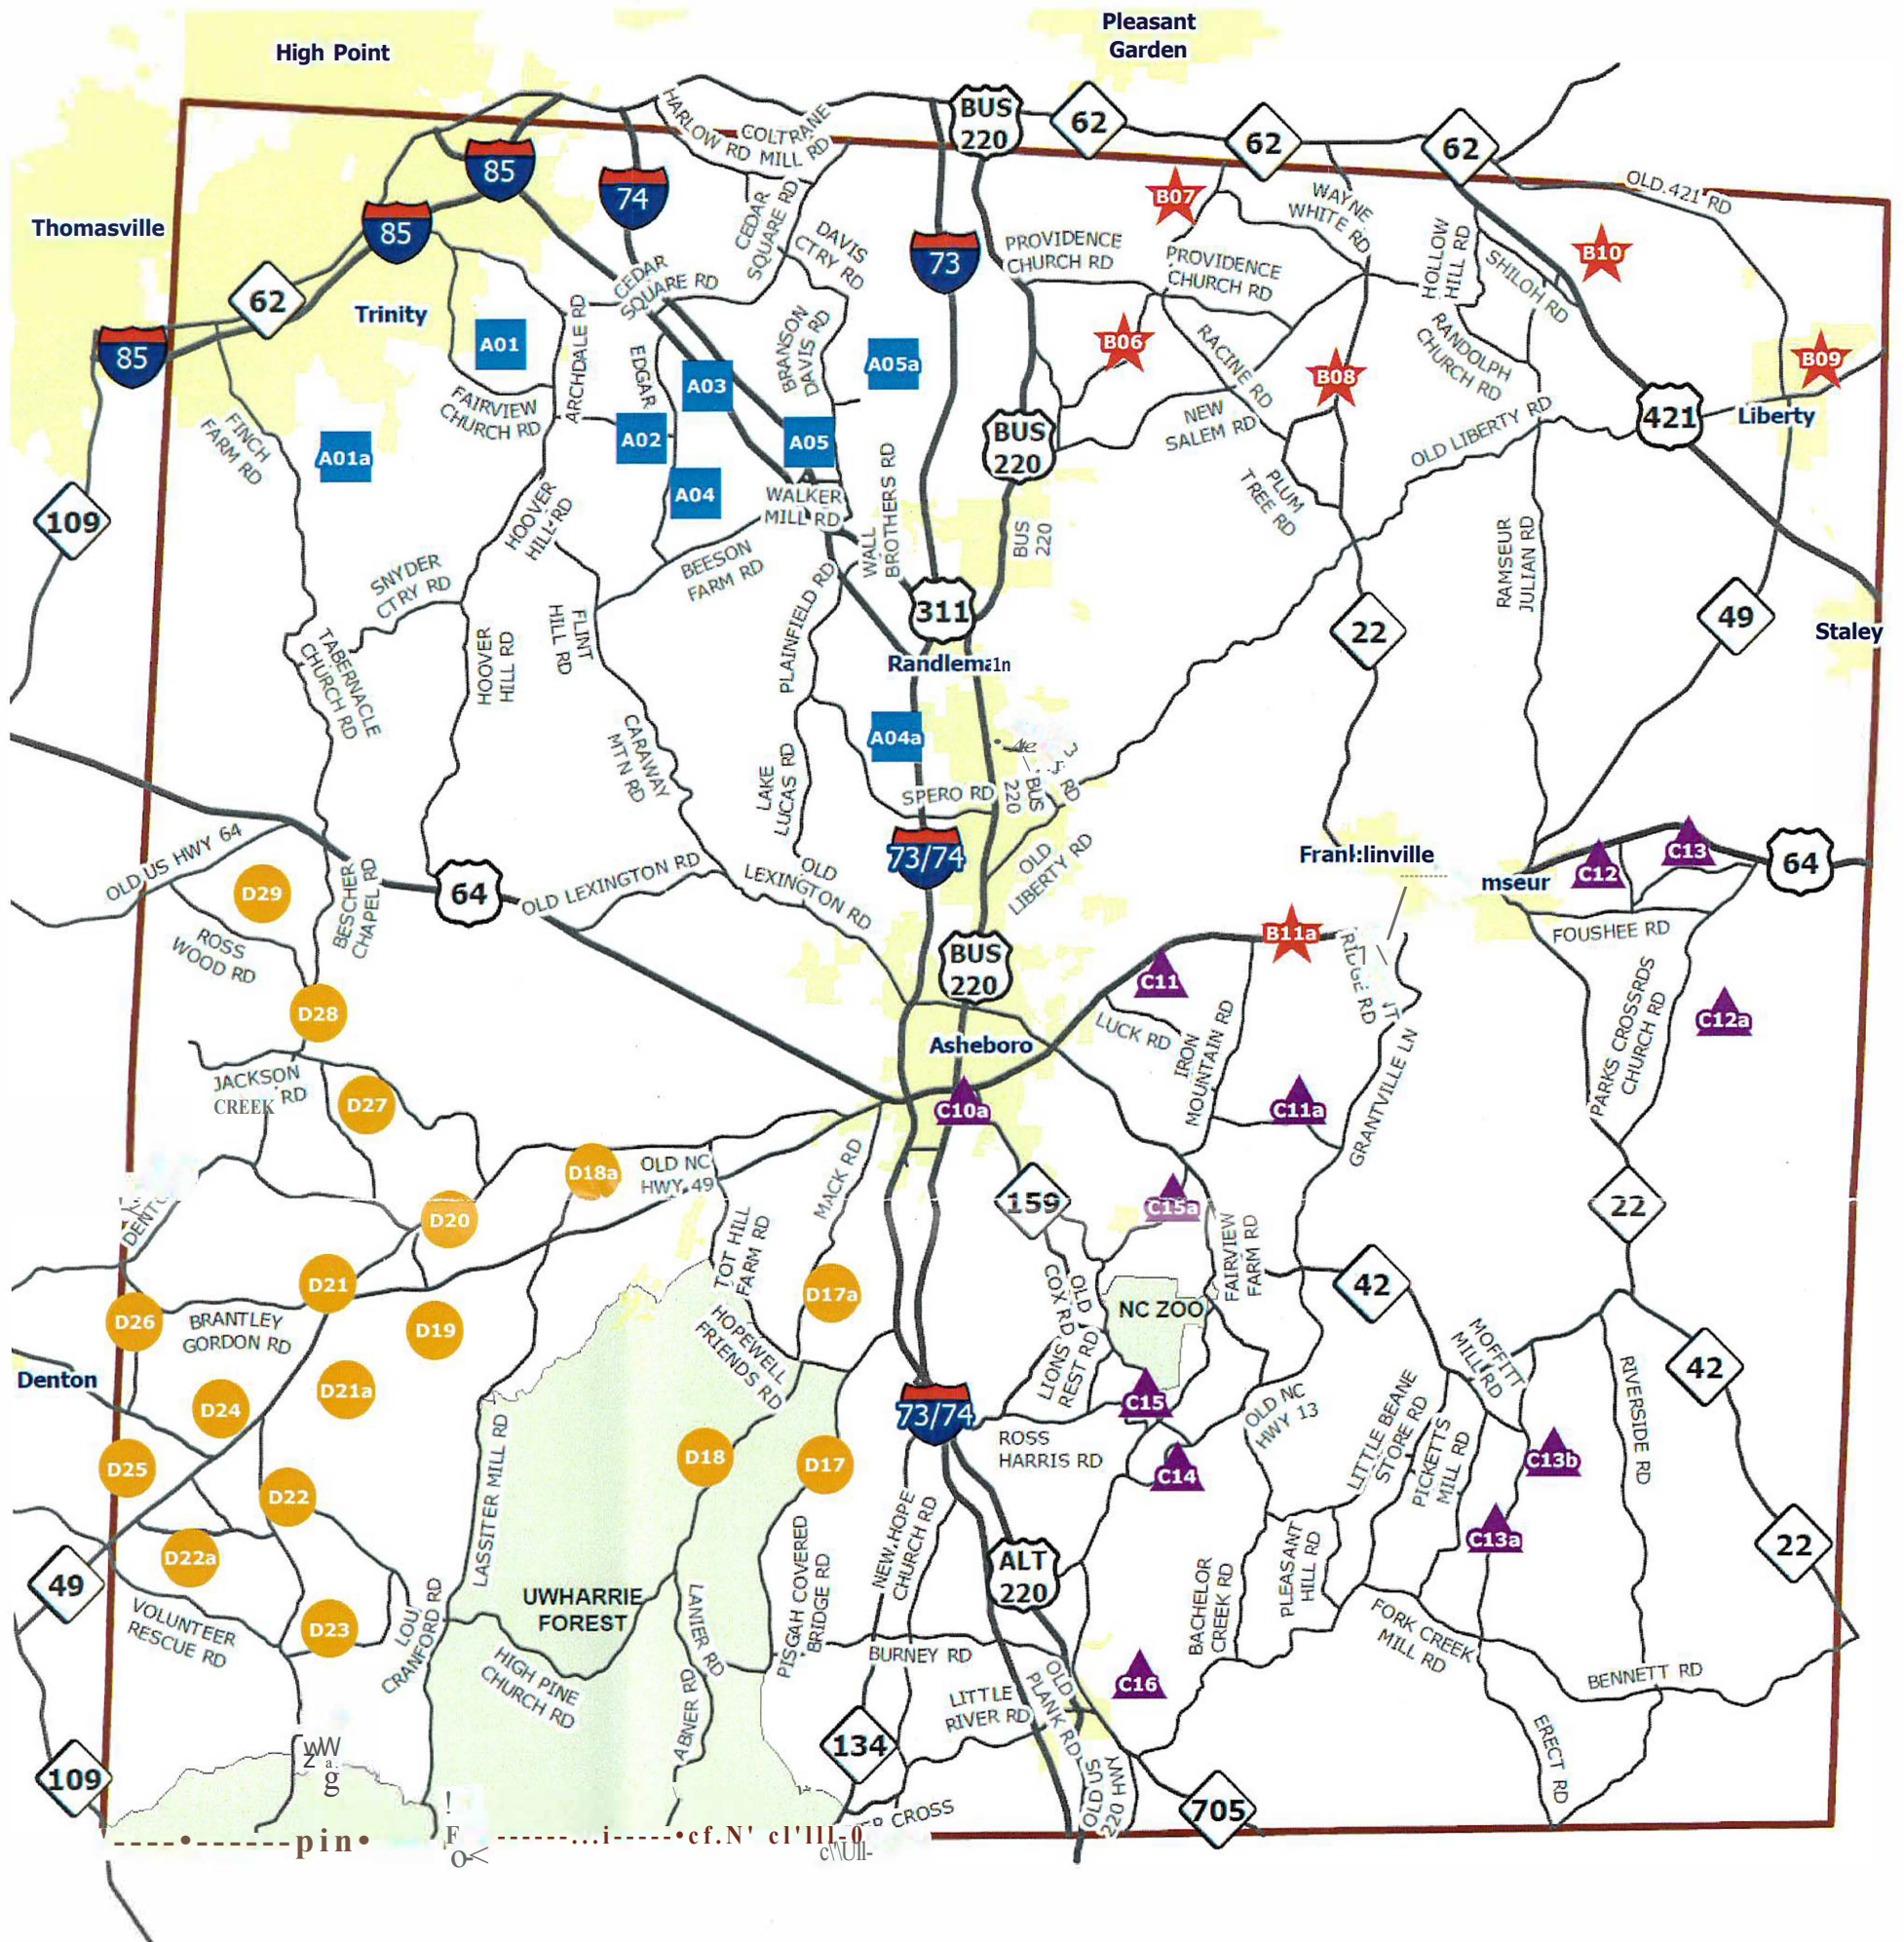

# Randolph County Quilt Trail

The Quilt Trail is a self-guided tour through rural Randolph County. For convenience, the Trail has been divided into three sections. Each may take between an hour and a half to three hours to drive, depending on how much time is spent at each quilt square. Visitors may visit the trail locations in any order they choose. Road conditions, traffic, and weather may affect this time estimate. This map is a graphical representation only and accuracy is not guaranteed.