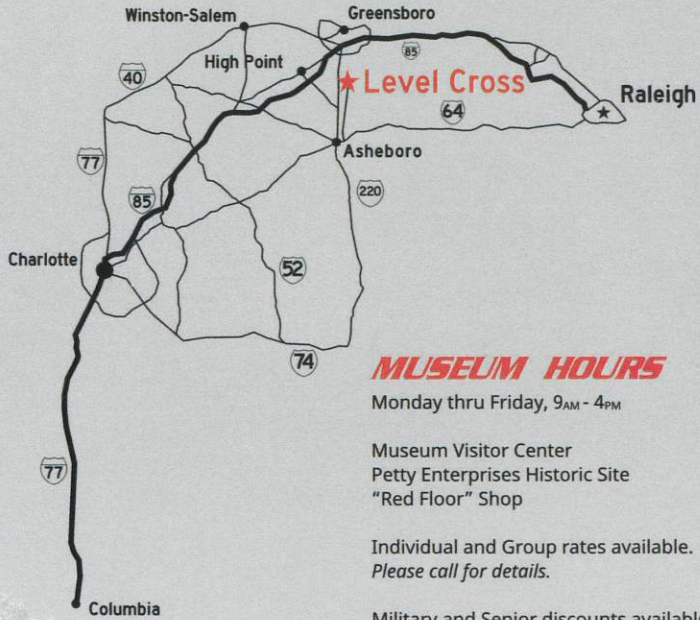

THE PETTY MUSEUM

Historic Race Shop and Birthplace

MUSEUM HOURS

Monday thru Friday, 9AM - 4PM

Museum Visitor Center
Petty Enterprises Historic Site
"Red Floor" Shop

Individual and Group rates available.
Please call for details.

Military and Senior discounts available.
Please call for details.

309 Branson Mill Road
Randleman, NC 27317

(336) 495-1143
richardpettymuseum.com

**309 Branson Mill Road
Randleman, NC 27317**

A four-generation racing family, the Petty's drove into racing history with record-breaking skill and legendary innovations in the sport of stock car racing. Come see the historic home and Race Shops in Level Cross, NC, where Lee Petty and his sons, Richard and Maurice founded Petty Enterprises, one of America's most successful racing teams. Learn why Petty Racing isn't just about fast cars and trophies, it's about family and the drive to win.