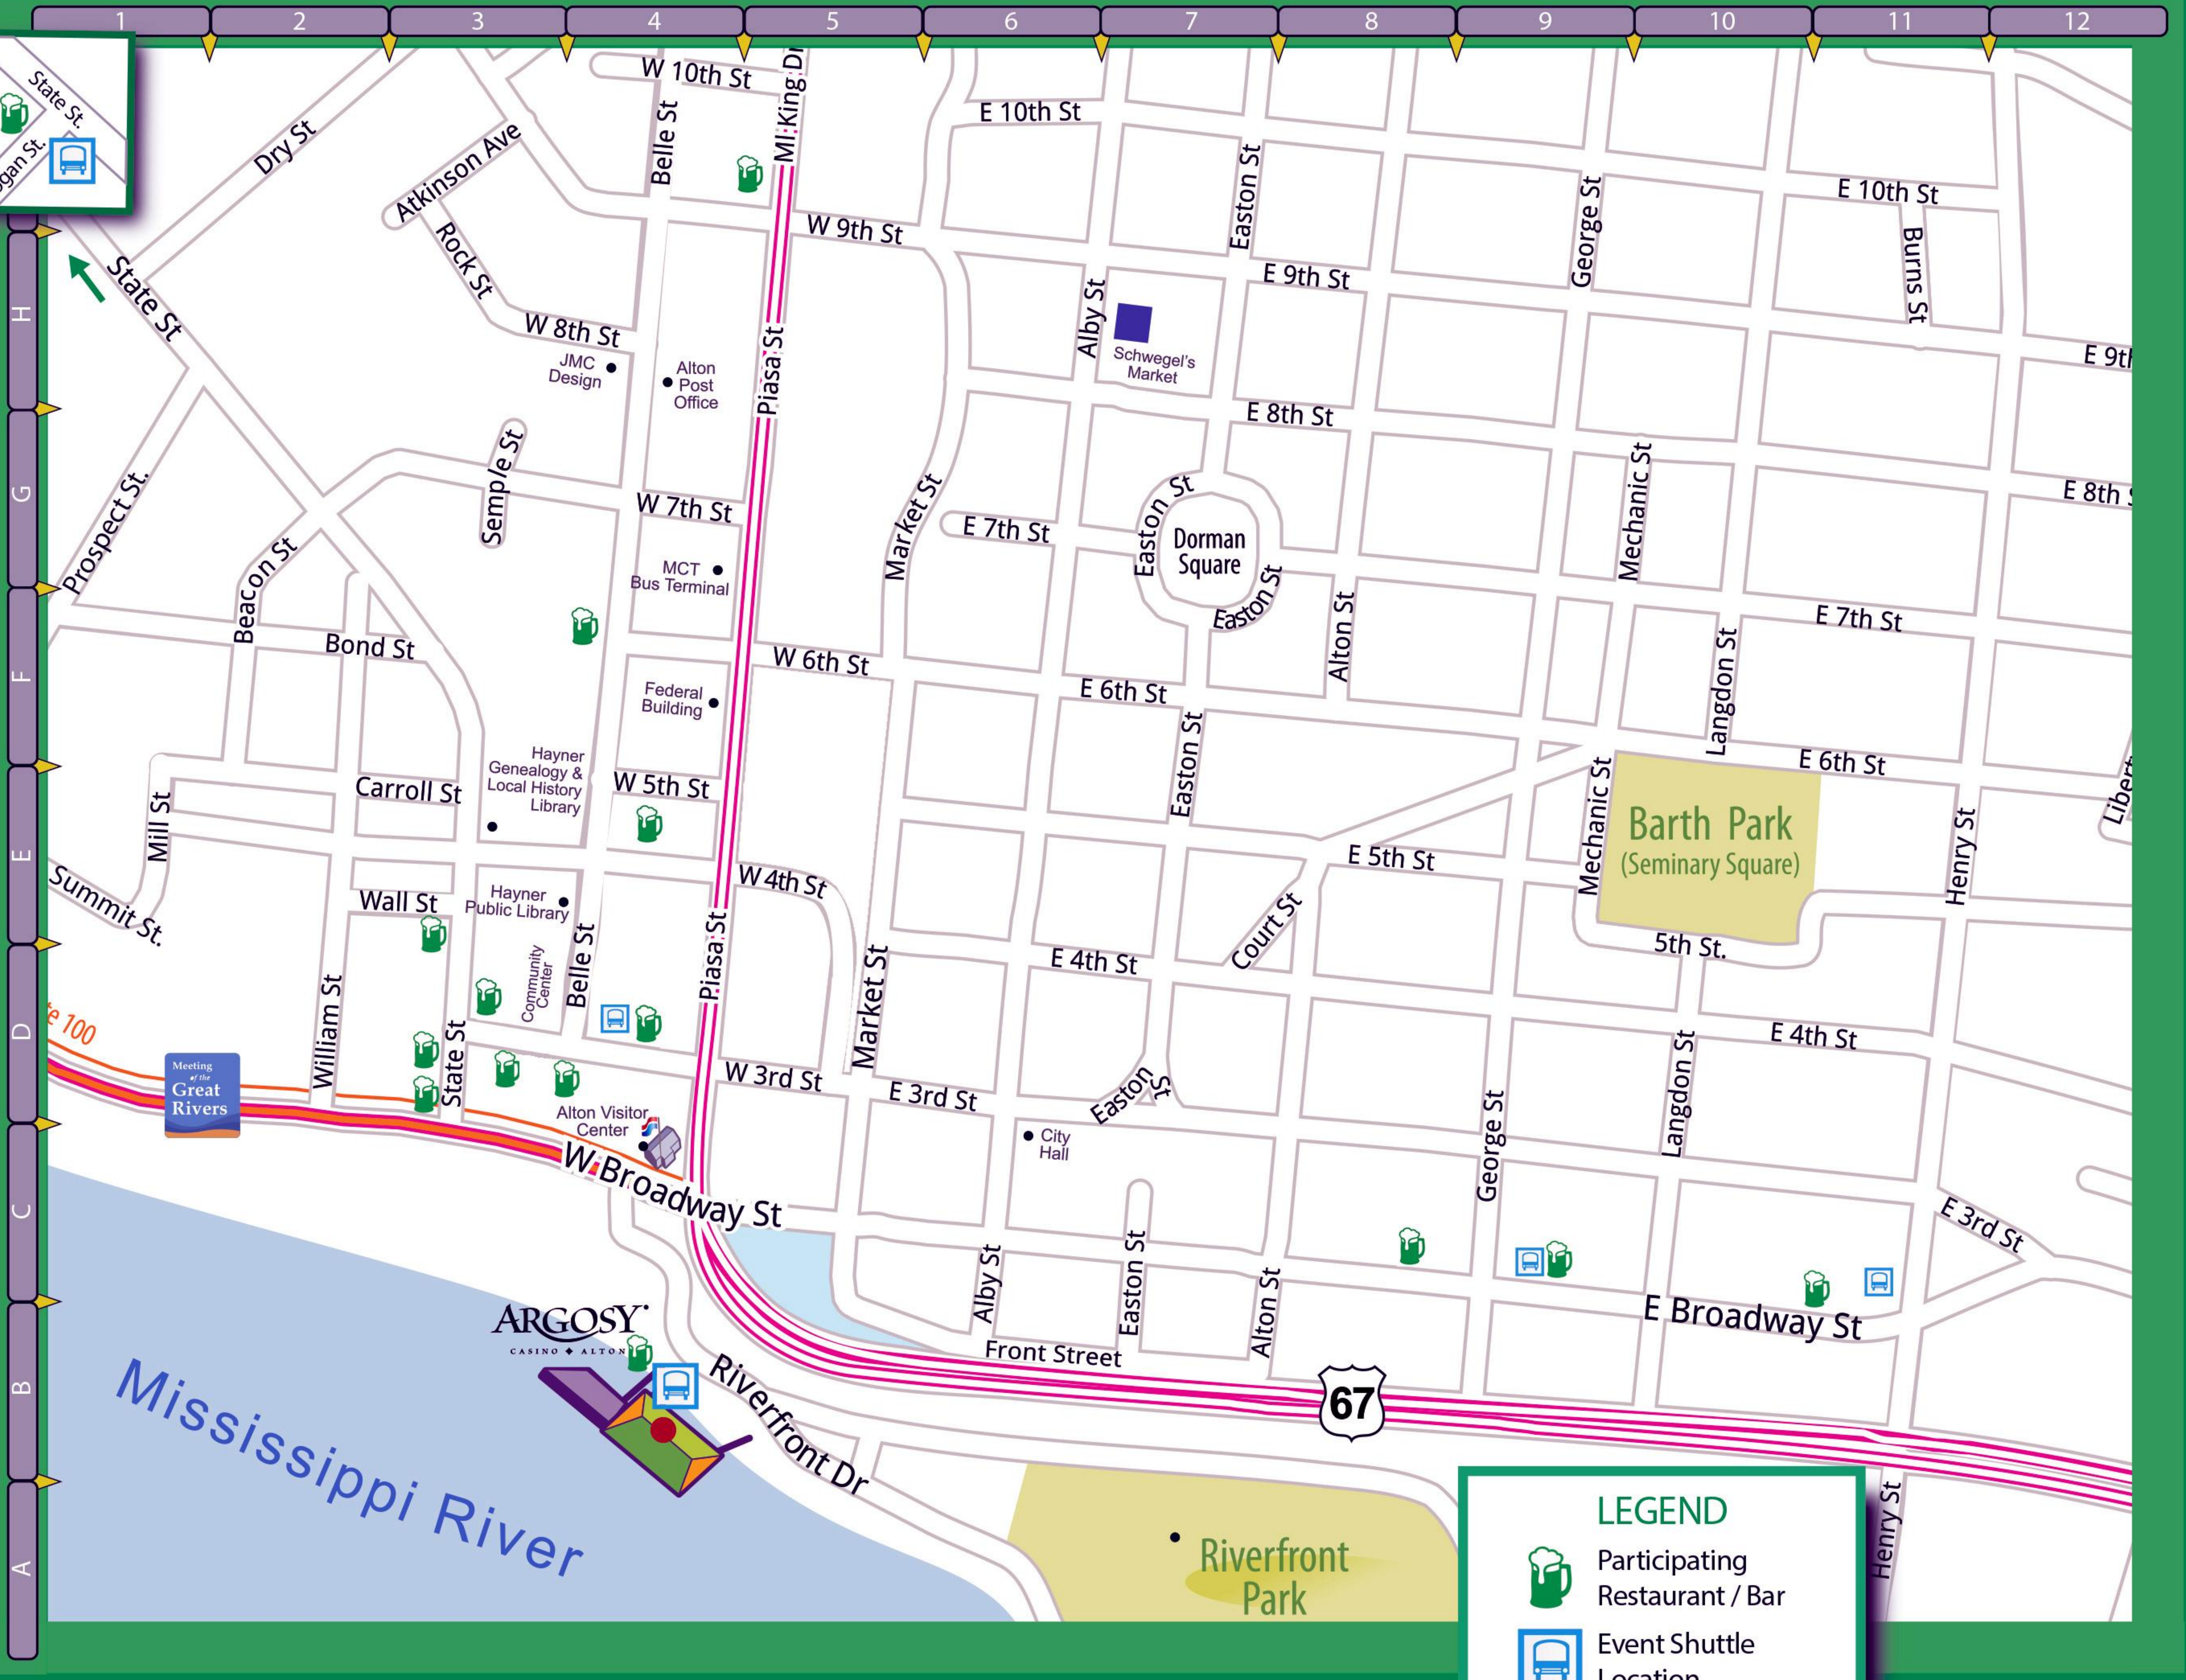

State St.
Logan St.

Meeting at the Great Rivers

ARGOSY CASINO ALTON

LEGEND

- Participating Restaurant / Bar
- Event Shuttle Location