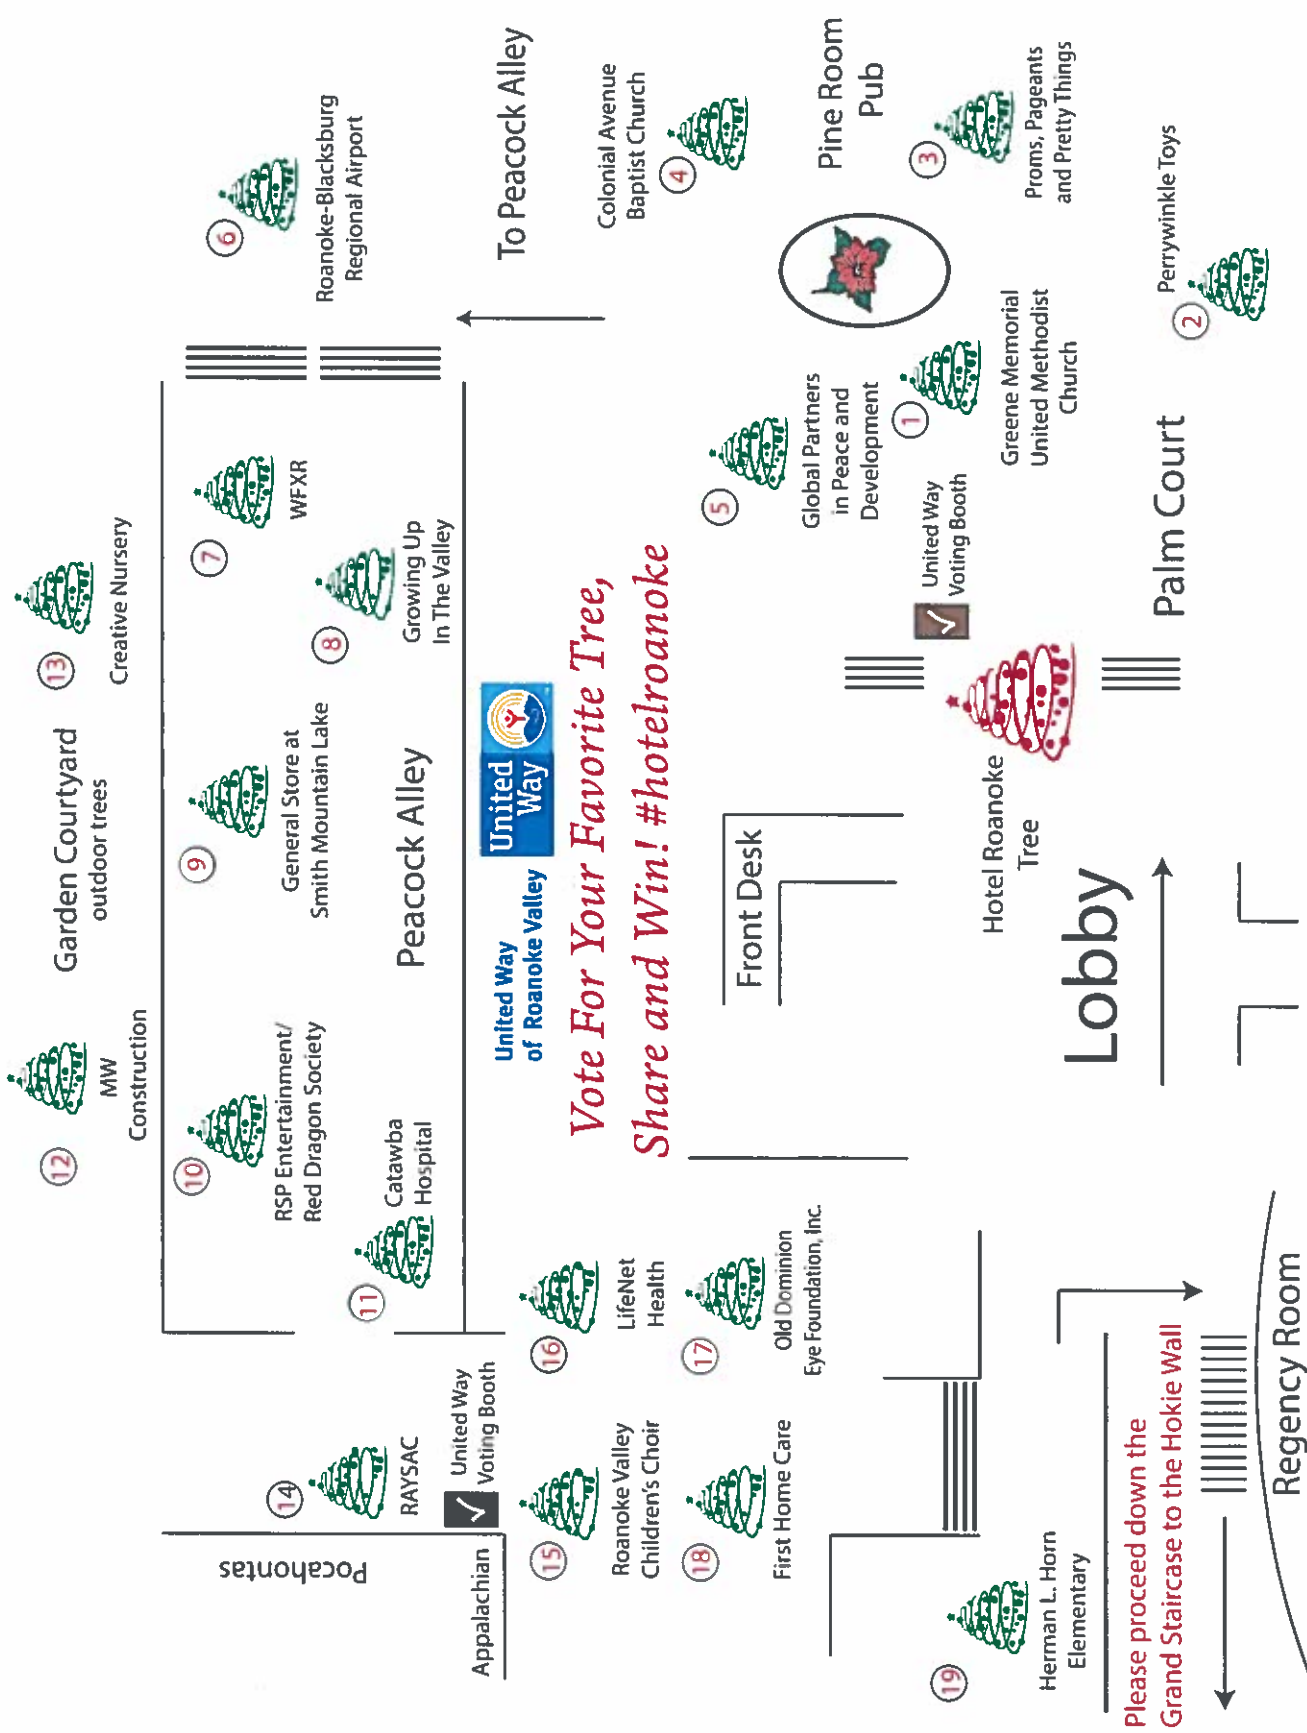

# Fashions for Evergreens - Tree Map

## Vote For Your Favorite Tree, Share and Win! #hotelroanoke

To vote for your favorite tree please visit the United Way Voting Booths located outside the Administrative Office and The Pine Room Pub. Please place any monetary donation amount in the slot of your favorite tree(s) to cast your vote. The tree that raises the most money will be awarded the People's Choice Award. To learn more about Fashions for Evergreens, visit [www.HotelRoanoke.com](http://www.HotelRoanoke.com).

Share your images and experiences on social media using #HotelRoanoke and be entered to win one of several great prizes, including a two night stay with dinner and breakfast in The Regency Room!

# Fashions for Evergreens - Tree Map

*Vote For Your Favorite Tree,  
Share and Win! #hotelroanoke*

**Please proceed down the  
Grand Staircase to the Hokie Wall**