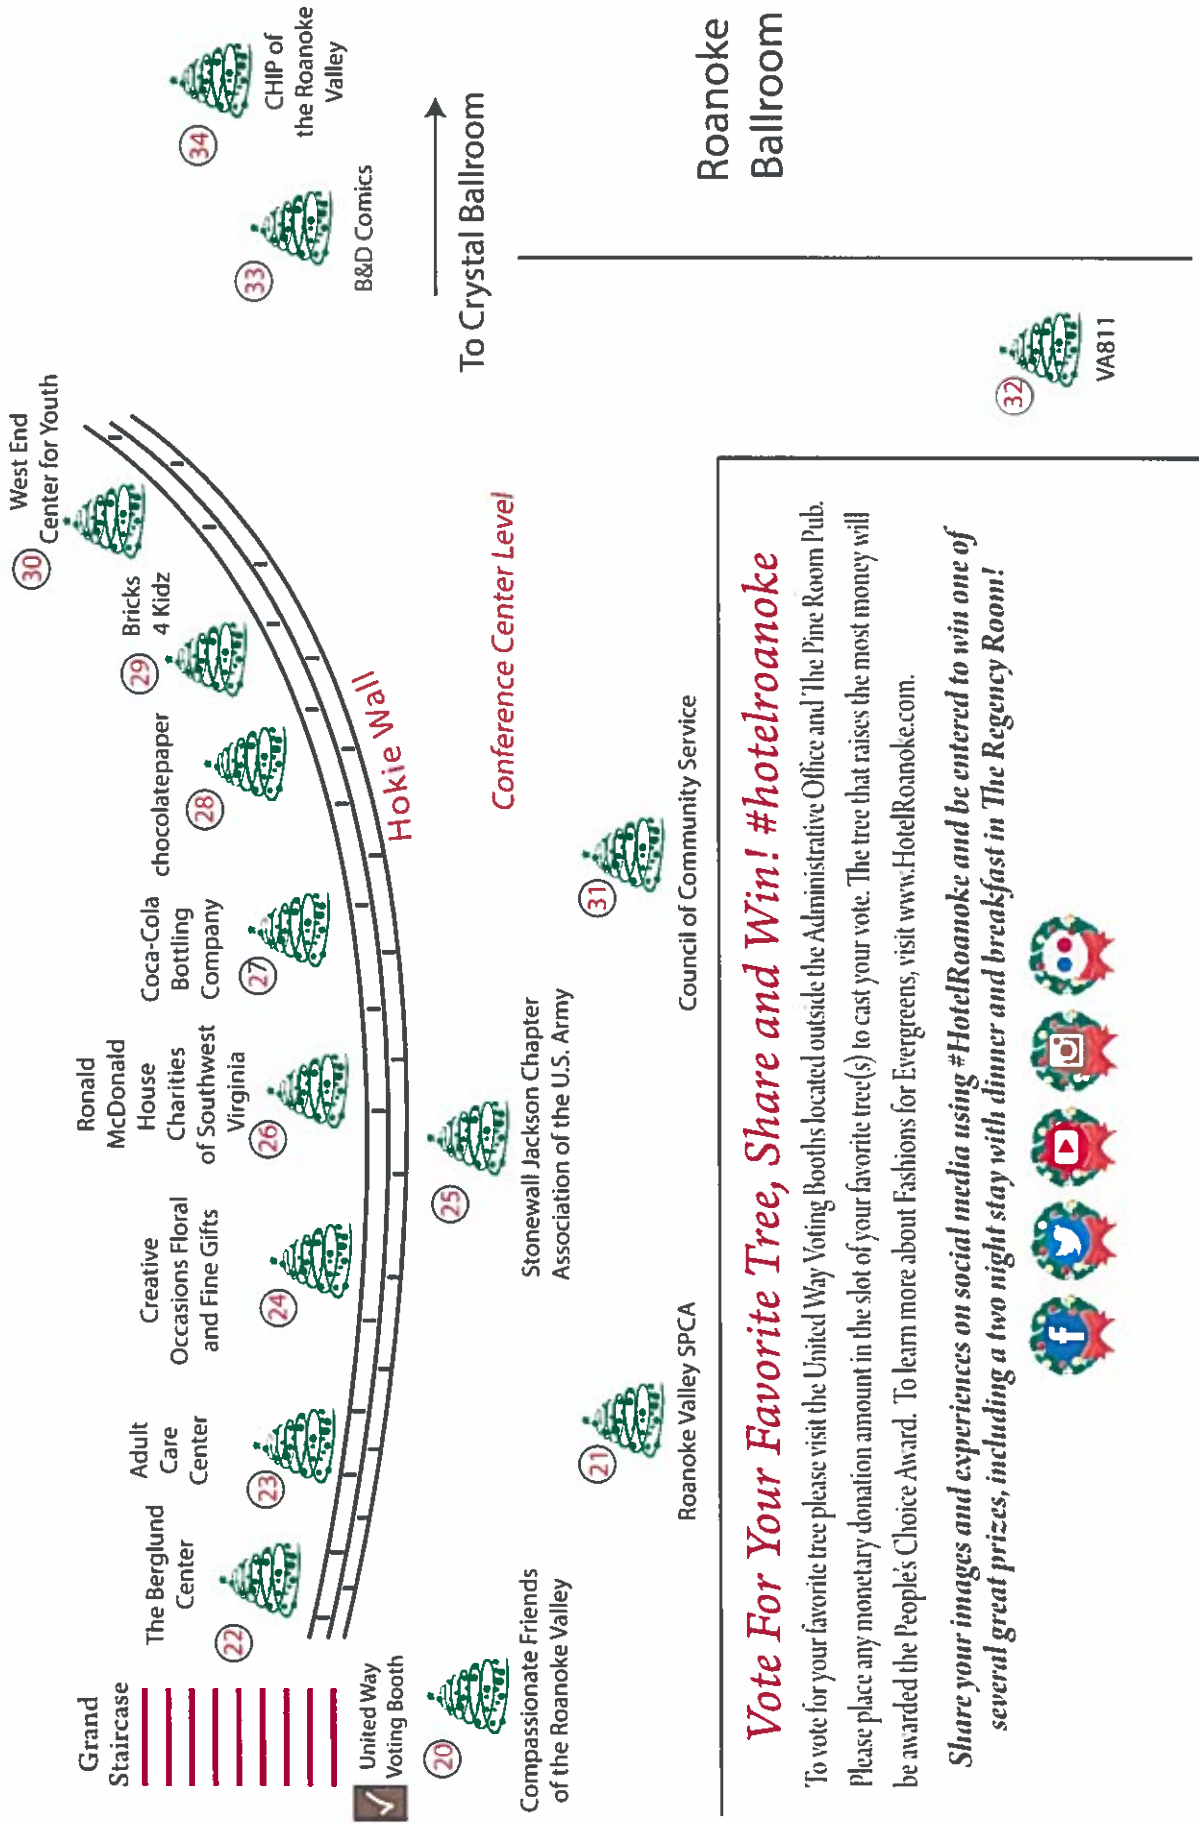

# Fashions for Evergreens - Tree Map

## Vote For Your Favorite Tree, Share and Win! #hotelroanoke

To vote for your favorite tree please visit the United Way Voting Booths located outside the Administrative Office and The Pine Room Pub. Please place any monetary donation amount in the slot of your favorite tree(s) to cast your vote. The tree that raises the most money will be awarded the People's Choice Award. To learn more about Fashions for Evergreens, visit [www.HotelRoanoke.com](http://www.HotelRoanoke.com).

Share your images and experiences on social media using #HotelRoanoke and be entered to win one of several great prizes, including a two night stay with dinner and breakfast in The Regency Room!

# Fashions for Evergreens - Tree Map

*Vote For Your Favorite Tree,  
Share and Win! #hotelroanoke*

**Please proceed down the  
Grand Staircase to the Hokie Wall**