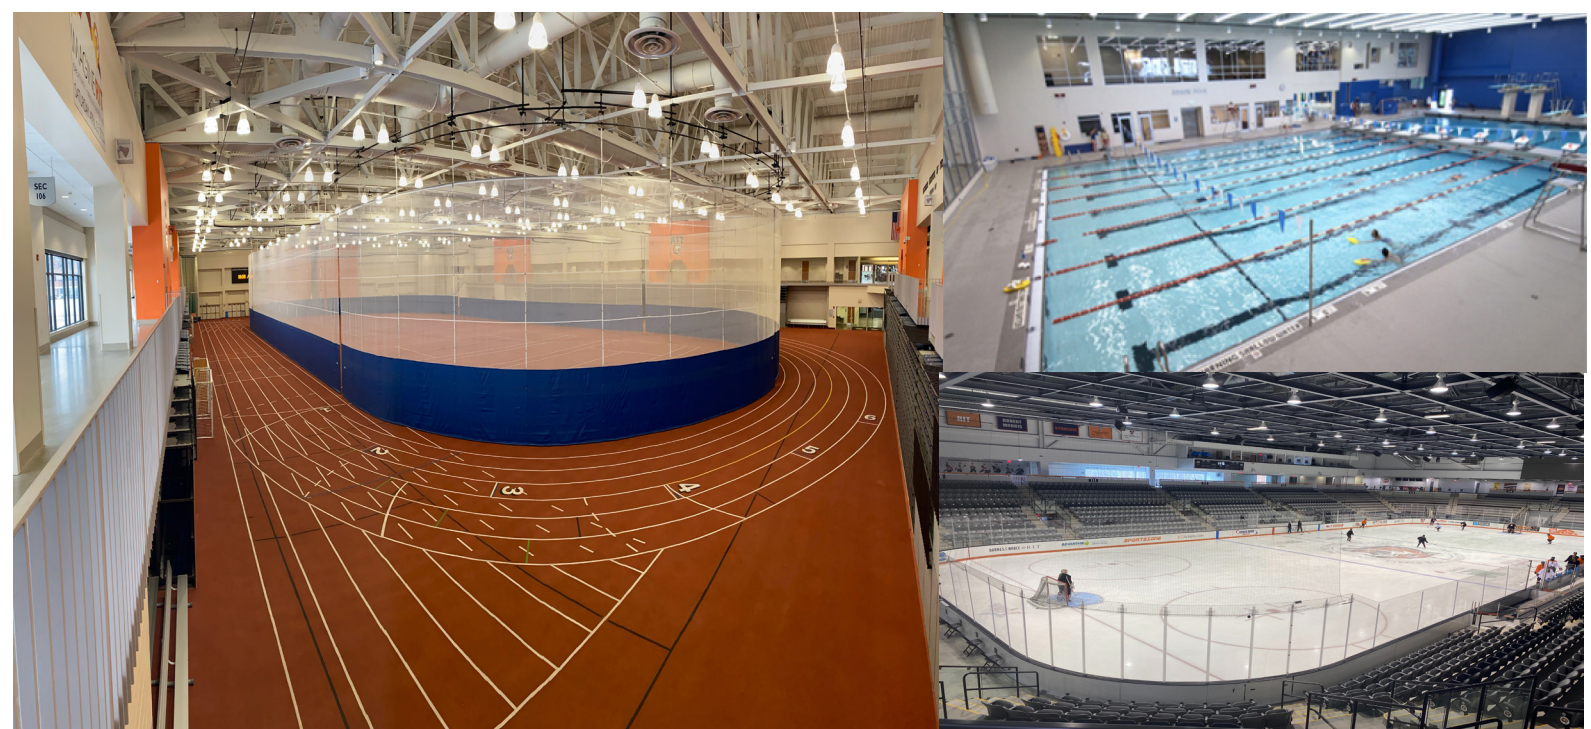

UNIVERSITY ARENAS

The Campus of the Rochester Institute of Technology (RIT) is home to multiple top-end collegiate sports facilities. With a large field house, competition pool, and multiple arenas, the University Arenas can accommodate a wide array of sporting events.

FACILITIES

Gordon Field House

- 60,000 square foot field and event venue
- Chairback seating for 2,558
- Aquatic center for competition
- 1,752 square feet of meeting space

Gene Polisseni Center

- 112,400 square foot multi-purpose facility
- Home to the RIT Men's and Women's hockey programs
- 4,000 seats and additional space for 4,300
- Six luxury suites
- Concrete floor April-July

Frank Ritter Ice Arena

- One sheet of ice
- Capacity of 2,100 (1,600 sitting, 500 standing)

SPORTS

- Aquatics
- Badminton
- Broomball
- Cheer/Dance
- Esports
- Fencing
- Figure Skating
- Gymnastics
- Hockey
- Indoor Track and Field
- Martial Arts
- Pickleball

WEBSTER AQUATIC CENTER

The Webster Aquatic Center is the premier aquatics facility for everything from drop in swimming to competitive swimming events. With a history of hosting top local, regional, and national aquatic events, the facility features everything you need to accommodate any event.