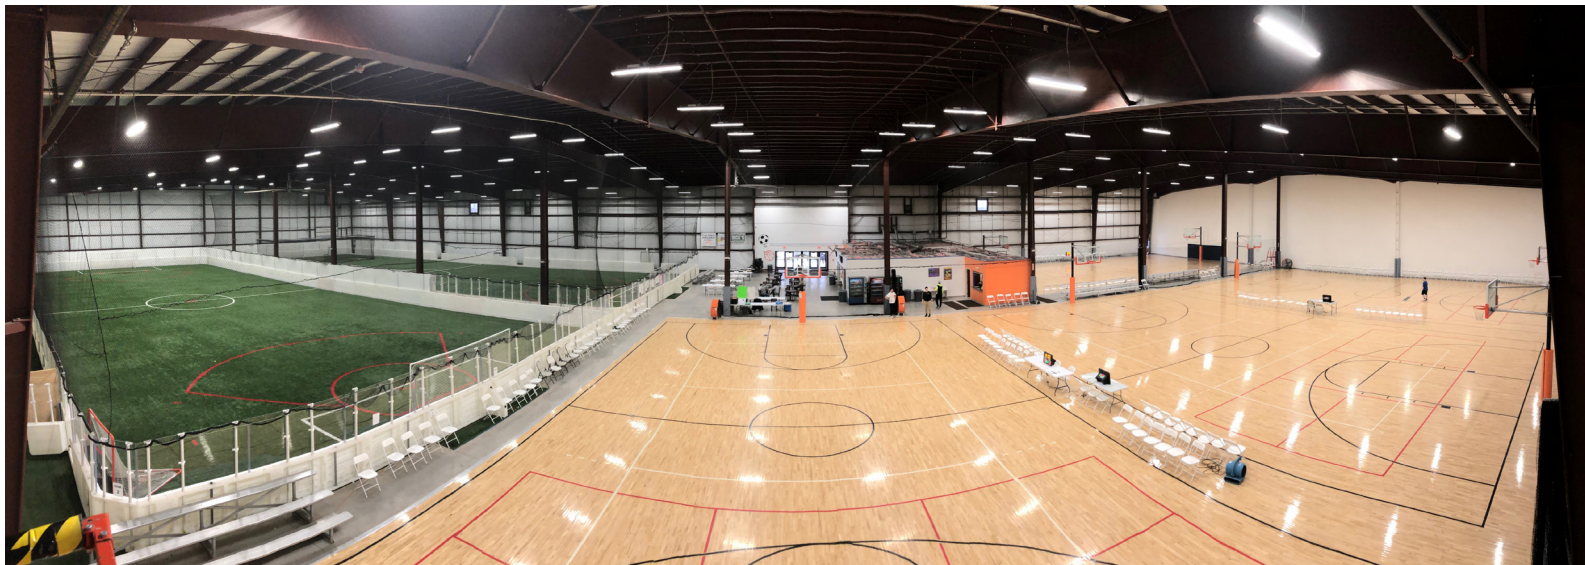

FACILITY DETAILS

- Six-lane indoor track
- 80x40 foot artificial turf field
- Four tennis/volleyball courts
- Fitness center
- Dance/yoga studio
- Locker rooms
- Athletic training room
- Retractable bleachers with seating for 1,000
- Cafe

TOTAL SPORTS EXPERIENCE

OUTDOOR FIELD LAYOUT

TRI-COUNTY SPORTS COMPLEX

Opened in 2016, Tri-County Sports Complex is Greater Rochester's premier indoor sports facility. The 60,000 square foot facility offers hardwood courts and turf fields for youth and adult sports, tournaments, camps, clinics, leagues and sport-specific training.

BILL GRAY'S REGIONAL ICEPLEX

Bill Gray's Regional Iceplex is a 186,000 square foot, participatory sports facility offering numerous multi-functional spaces to accommodate a wide variety of events. Conveniently located near major highways, hotels and restaurants, Bill Gray's Regional Iceplex is an ideal spot to host major tournaments and events.

FACILITY

- Four NHL sized ice rinks
- Lattimore Arena (feature rink) with seating for 3,000
- Bill Gray's Restaurant & Tap Room
- Pro Shop
- Lattimore Physical Therapy
- Fitness Center

SPORTS

- Box Lacrosse
- Figure Skating
- Gymnastics
- Hockey
- Roller Hockey