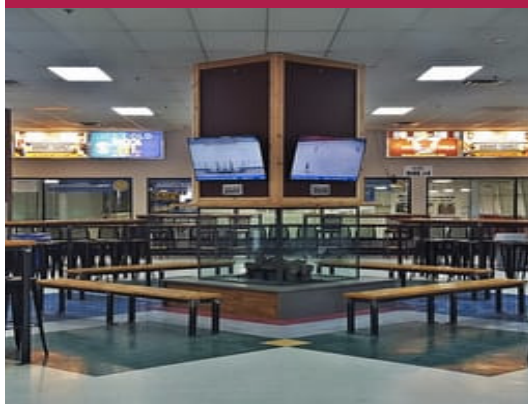

BILL GRAY'S REGIONAL ICEPLEX

Bill Gray's Regional Iceplex is a 186,000 square foot, participatory sports facility offering numerous multi-functional spaces to accommodate a wide variety of events. Conveniently located near major highways, hotels and restaurants, Bill Gray's Regional Iceplex is an ideal spot to host major tournaments and events.

FACILITY

- Four NHL sized ice rinks
- Lattimore Arena (feature rink) with seating for 3,000
- Bill Gray's Restaurant & Tap Room
- Pro Shop
- Lattimore Physical Therapy
- Fitness Center

SPORTS

- Box Lacrosse
- Figure Skating
- Gymnastics
- Hockey
- Roller Hockey