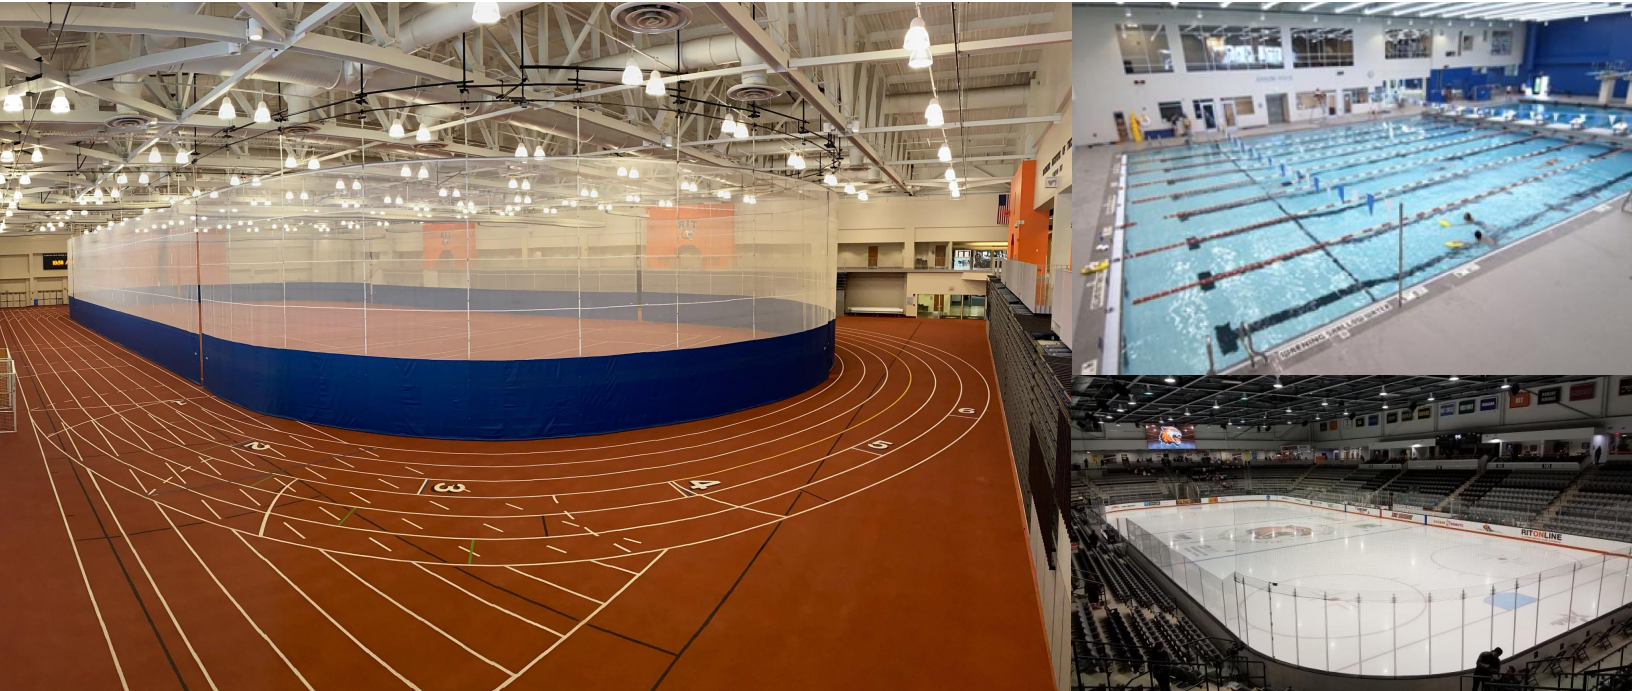

## SPORTS

- Aerobics
- Cornhole
- Fencing
- Fitness
- Gymnastics
- Indoor Baseball
- Indoor Climbing
- Indoor Football
- Indoor Soccer
- Lacrosse
- Martial Arts
- Mixed Martial Arts
- Roller Derby
- Roller Hockey
- Table Tennis
- Volleyball
- Wrestling
- Yoga

# University Arenas

The Campus of the Rochester Institute of Technology (RIT) is home to multiple top-end collegiate sports facilities. With a large field house, competition pool, and multiple arenas, the University Arenas can accommodate a wide array of sporting events.