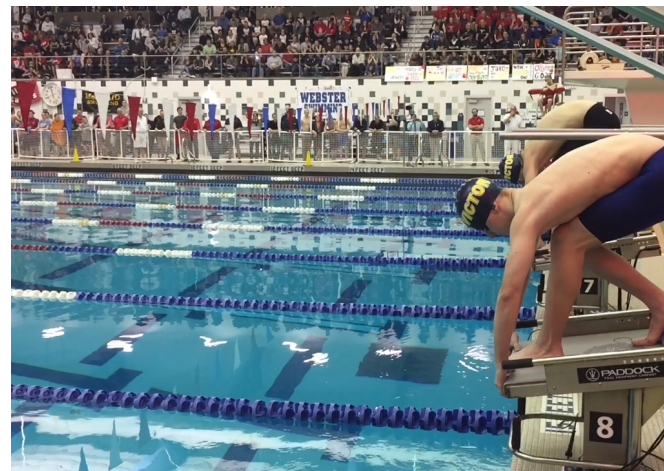

### Frank Ritter Ice Arena

- One Sheet of Ice
- Capacity of 2,100 (1,600 sitting, 500 standing)

## SPORTS

- Aquatics
- Badminton
- Broomball
- Cheer/Dance
- E-Sports
- Fencing
- Figure Skating
- Gymnastics
- Hockey
- Indoor Track and Field
- Martial Arts
- Pickleball

# Webster Aquatic Center

The Webster Aquatic Center is the premier aquatics facility for everything from drop in swimming to competitive swimming events. With a history of hosting top local, regional, and national aquatic events, the facility features everything you need to accommodate any event.