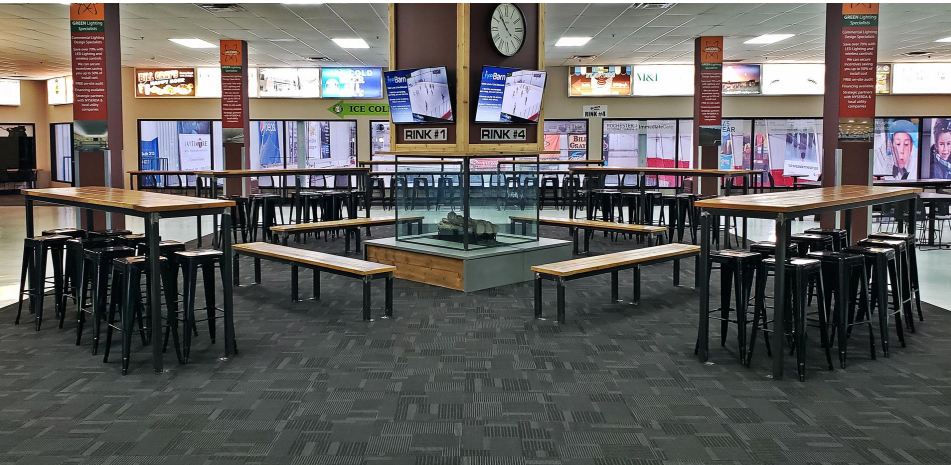

Bill Gray's Regional Iceplex

Bill Gray's Regional Iceplex is a 186,000 square foot, participatory sports facility offering numerous multi-functional spaces to accommodate a wide variety of events. Conveniently located near major highways, hotels and restaurants, Bill Gray's Regional Iceplex is an ideal spot to host major tournaments and events.

FACILITY DETAILS

- Four NHL Sized Ice Rinks
- Lattimore Arena (feature rink) with Seating for 3,000
- Bill Gray's Restaurant & Tap Room
- Pro Shop
- Lattimore Physical Therapy
- Fitness Center

SPORTS

- Box Lacrosse
- Figure Skating
- Gymnastics
- Hockey
- Roller Hockey