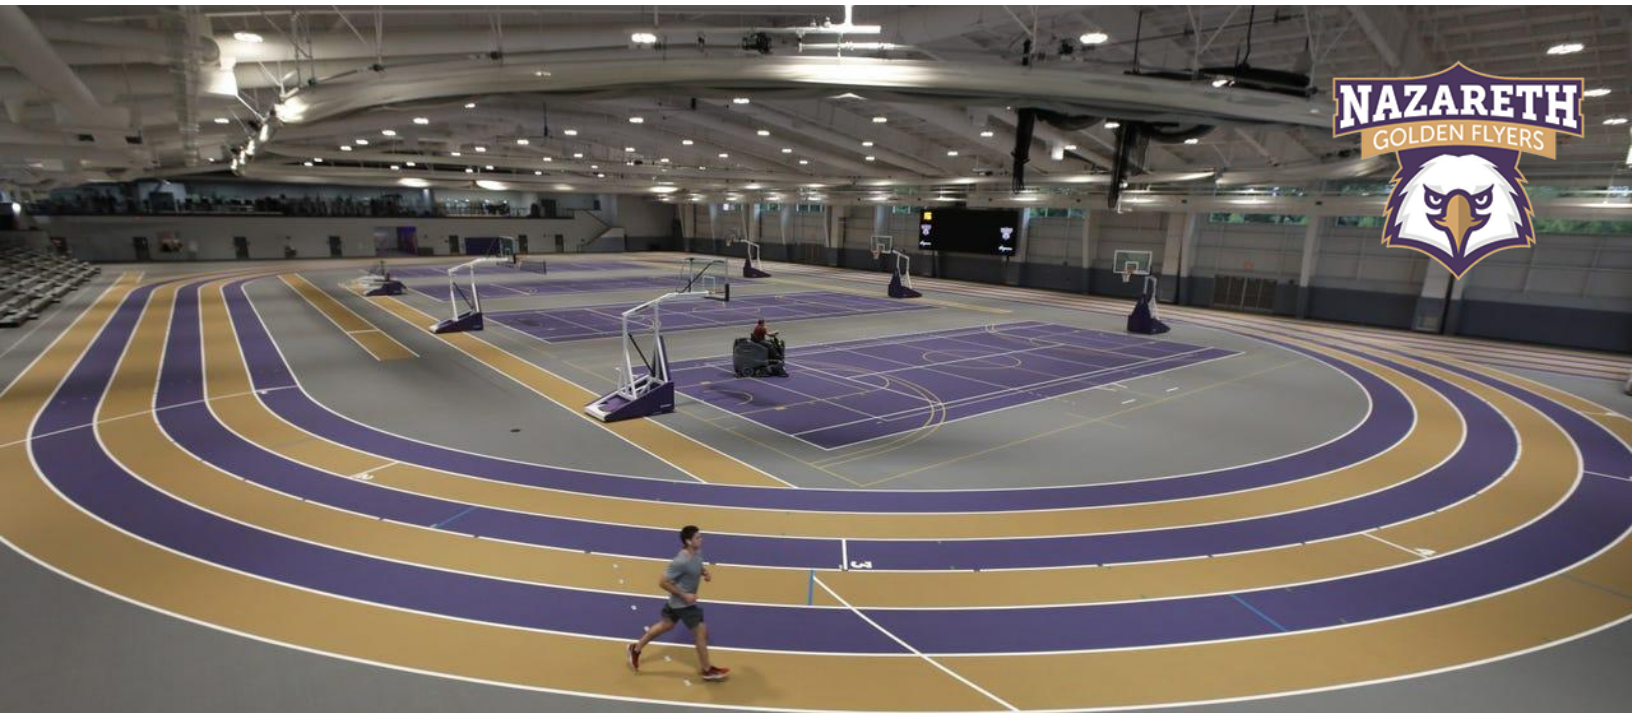

# Golisano Training Center

The Golisano Training Center, located on the campus of Nazareth College, is a 108,000 square-foot training center that features an indoor track, tennis/volleyball courts, turf field, and training center.