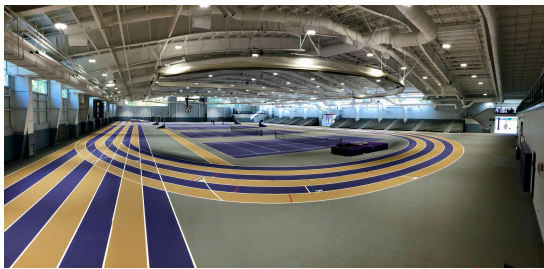

## FACILITY DETAILS

- Six-Lane Indoor Track
- 80x40 Artificial Turf Field
- Four Tennis/Volleyball Courts
- Fitness Center
- Dance/Yoga Studio
- Locker Rooms
- Athletic Training Room
- Retractable Bleachers with Seating for 1,000
- Café