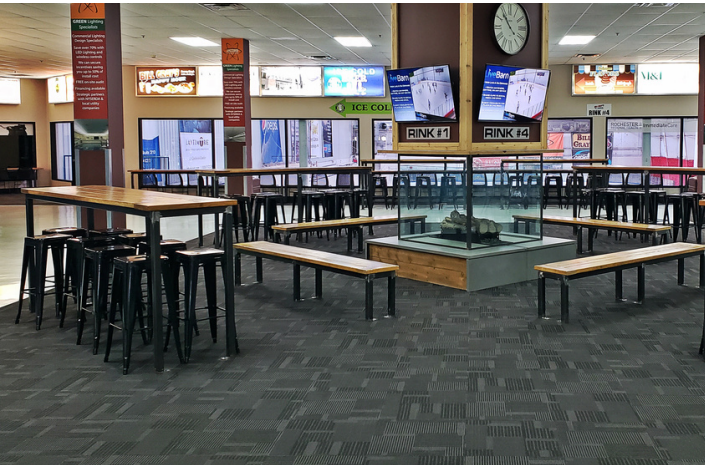

Tim Hortons Iceplex

Tim Hortons Iceplex is a 176,000 square foot, participatory sports facility offering numerous multi-functional spaces to accommodate a wide variety of events. Conveniently located near major highways, hotels and restaurants, Tim Hortons Iceplex is an ideal spot to host major tournaments and events.

FACILITY DETAILS

- Four NHL Sized Ice Rinks
- Lattimore Arena (feature rink) with Seating for 3,000
- Pro Shop
- Lattimore Physical Therapy
- Fitness Center

SPORTS

- Box Lacrosse
- Figure Skating
- Gymnastics
- Hockey
- Roller Hockey