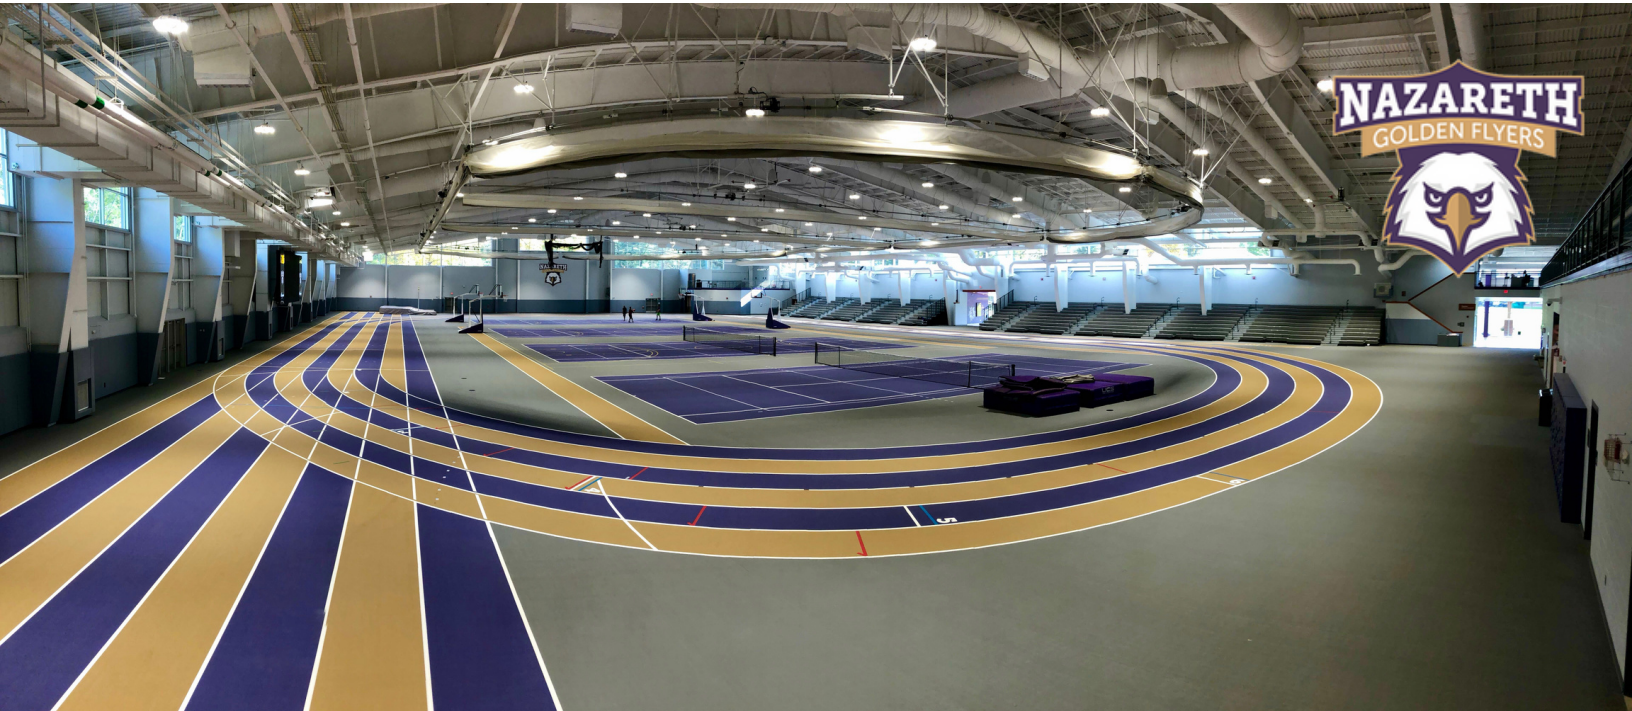

# Golisano Training Center

The Golisano Training Center, located on the campus of Nazareth University, is a 108,000 square-foot training center that features an indoor track, tennis/volleyball courts, turf field, and training center.