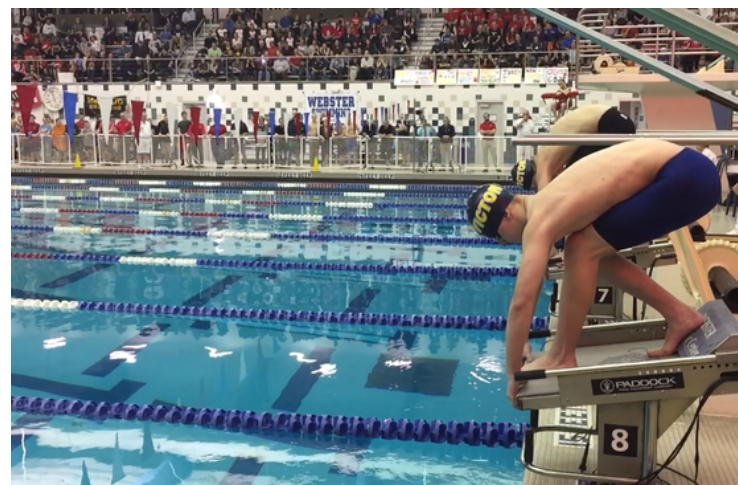

## SPORTS

- Aquatics
- Badminton
- Broomball
- Cheer/Dance
- E-Sports
- Fencing
- Figure Skating
- Gymnastics
- Hockey
- Indoor Track and Field
- Martial Arts
- Pickleball

# Webster Aquatic Center

The Webster Aquatic Center is the premier aquatics facility for everything from drop in swimming to competitive swimming events. With a history of hosting top local, regional, and national aquatic events, the facility features everything you need to accommodate any event.