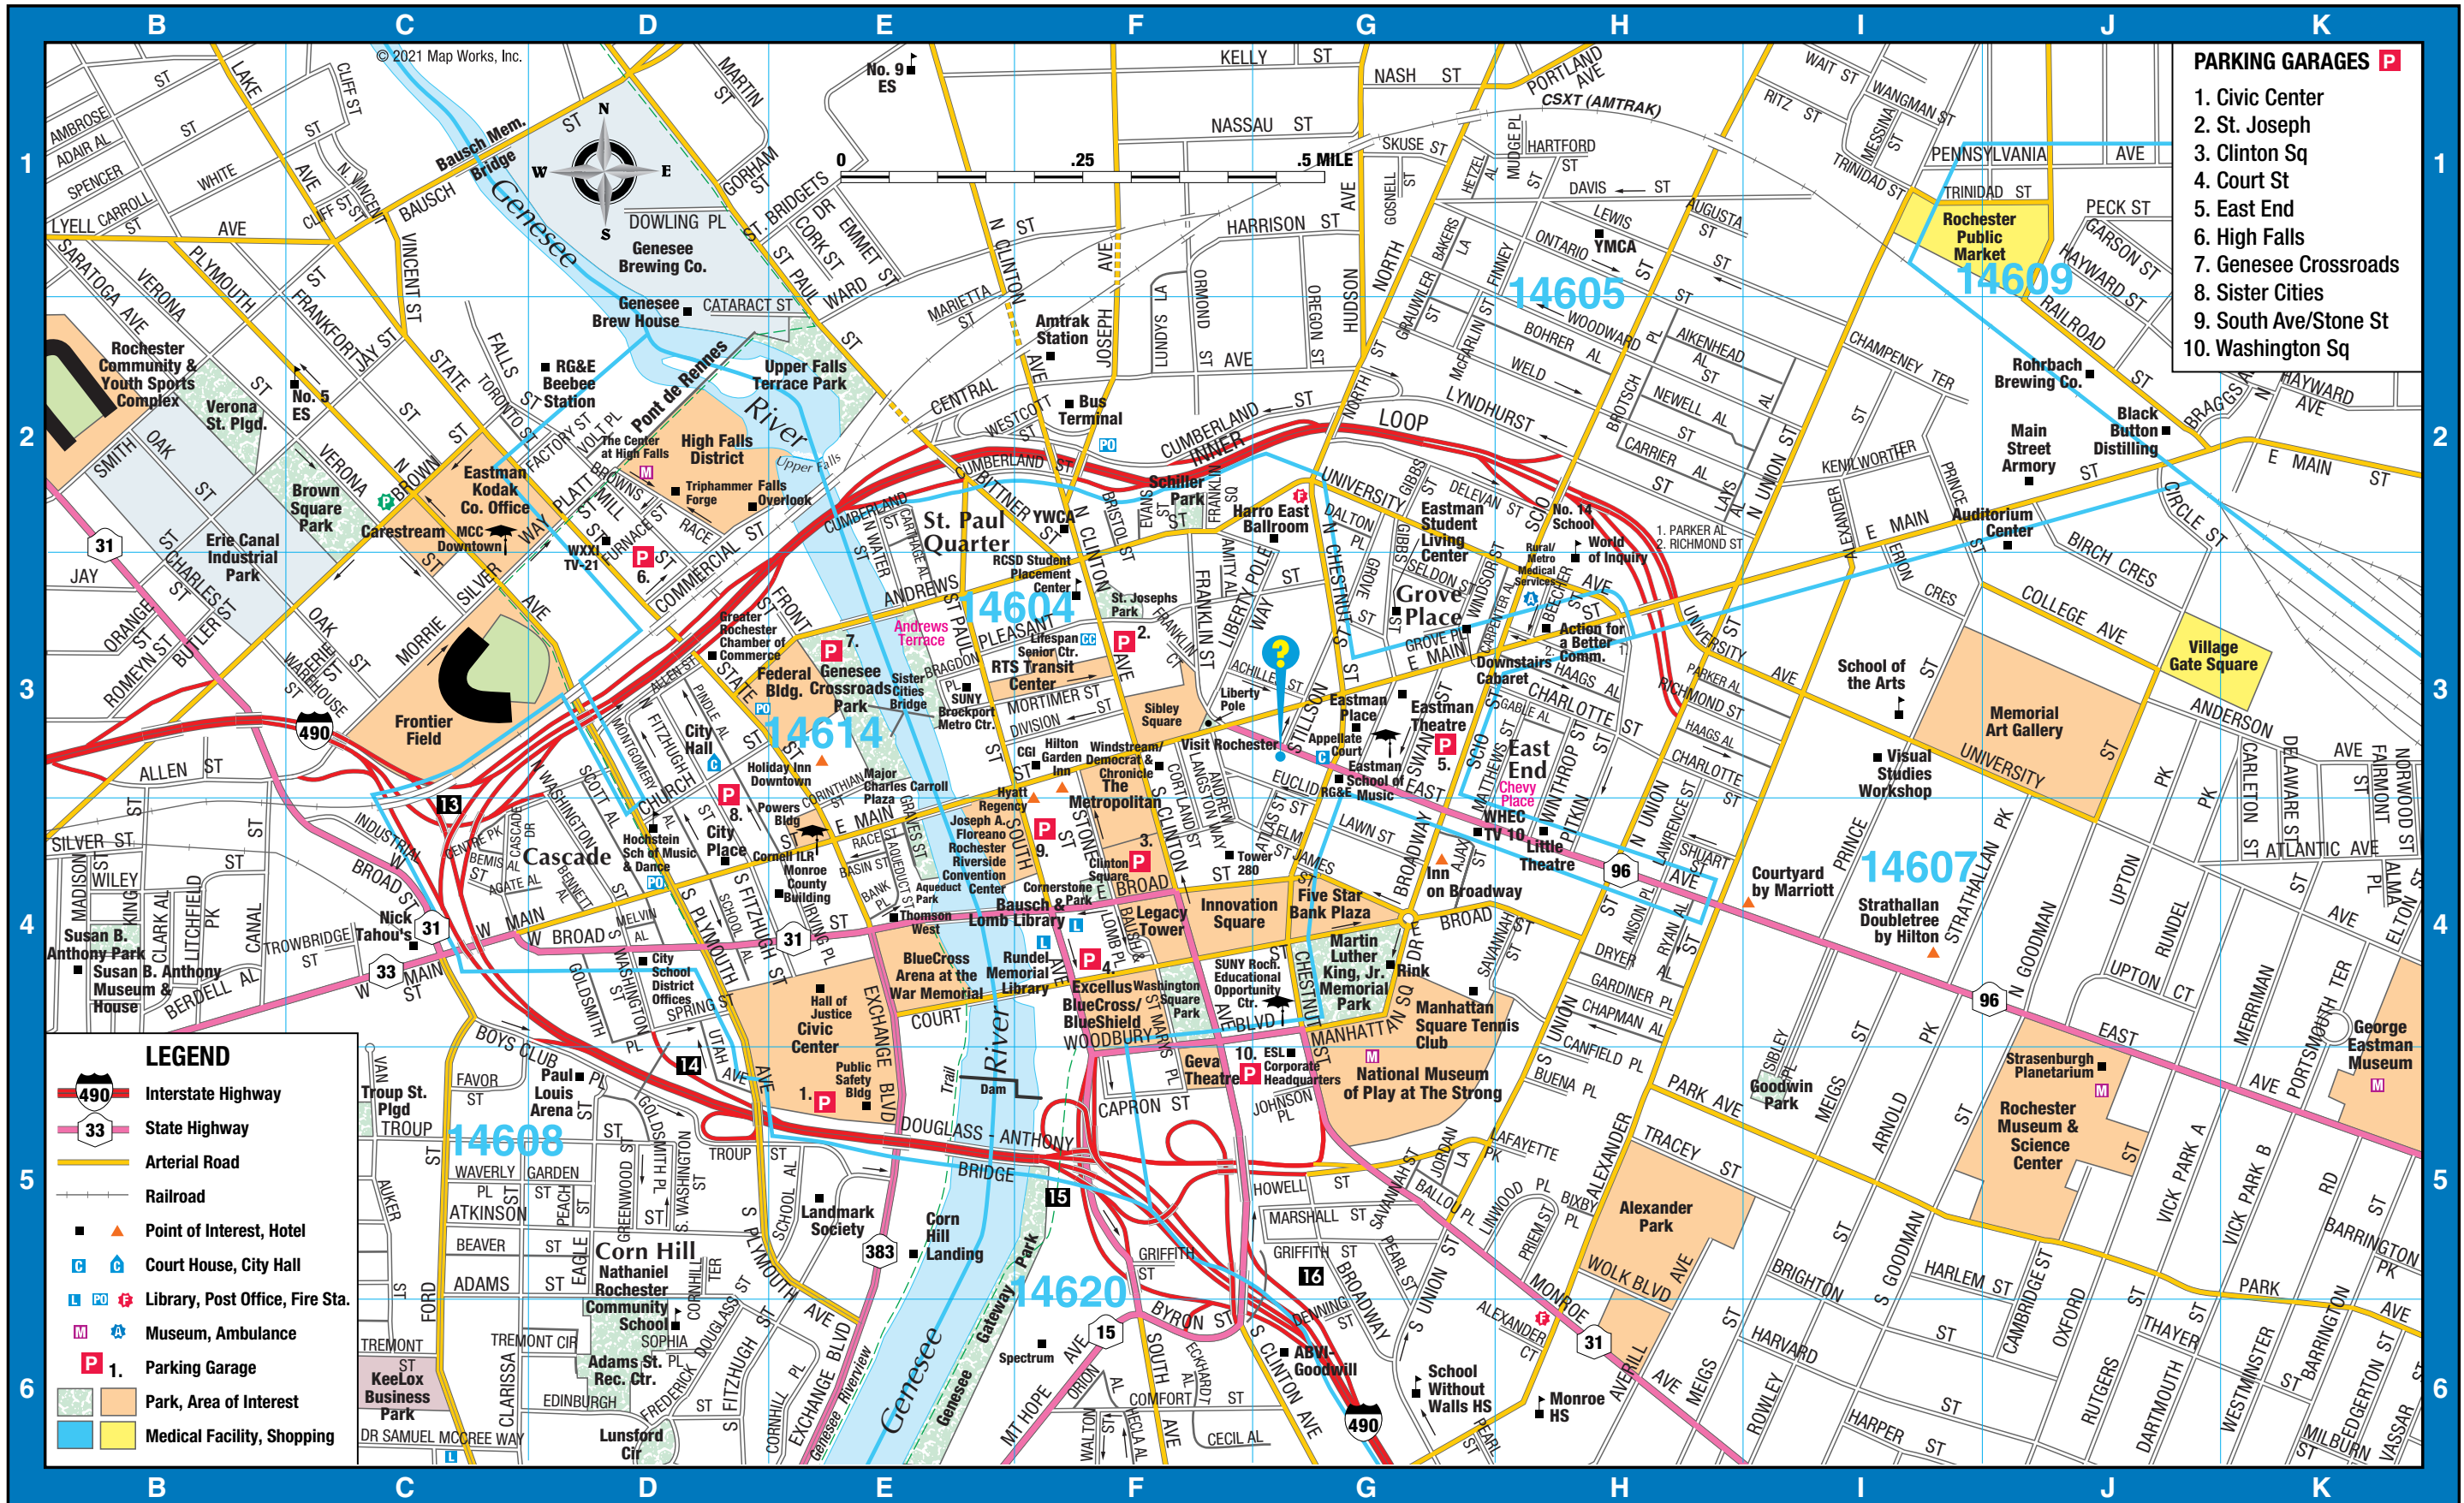

DOWNTOWN ROCHESTER

PARKING GARAGES P

1. Civic Center
2. St. Joseph
3. Clinton Sq
4. Court St
5. East End
6. High Falls
7. Genesee Crossroads
8. Sister Cities
9. South Ave/Stone St
10. Washington Sq

LEGEND

- Interstate Highway (490)
- State Highway (33)
- Arterial Road
- Railroad
- Point of Interest, Hotel
- Court House, City Hall
- Library, Post Office, Fire Sta.
- Museum, Ambulance
- Parking Garage
- Park, Area of Interest
- Medical Facility, Shopping