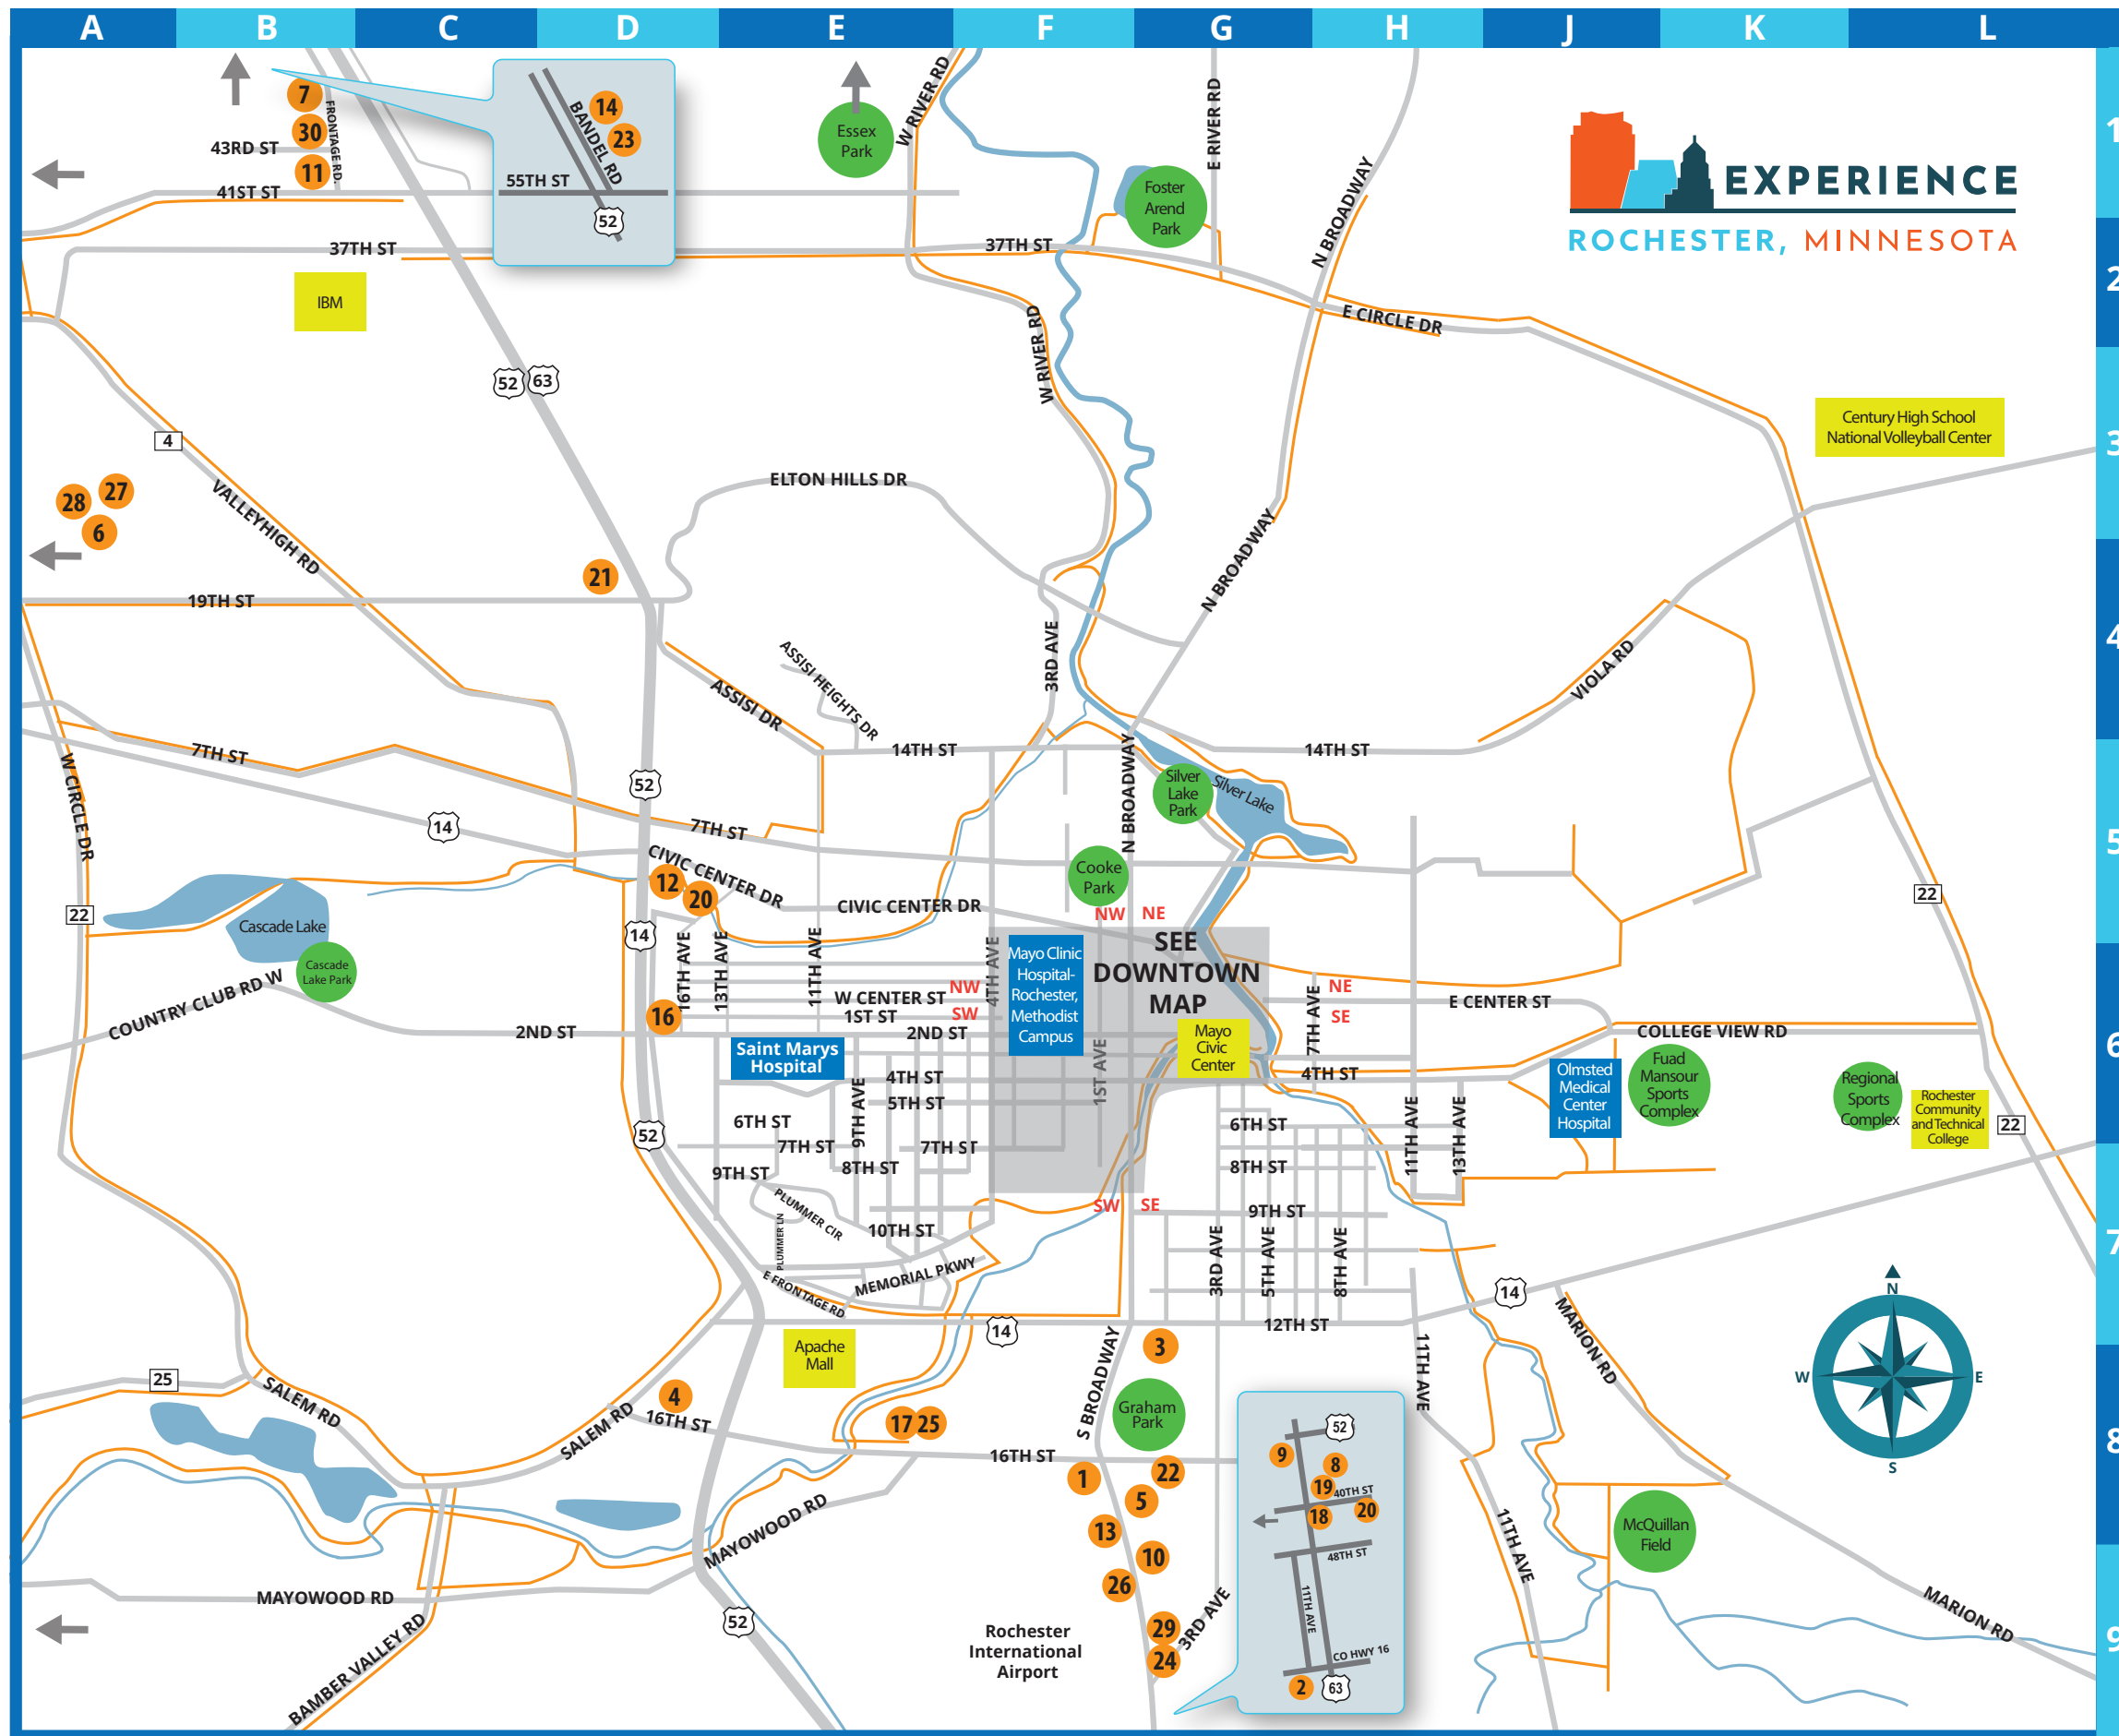

ROCHESTER HOTELS

- 1 F-8 AmericInn By Wyndham • 1625 S Broadway • (507) 328-0217
- 2 H-9 AmericInn Rochester • 7320 Airport View Drive SW • (507) 218-7903
- 3 G-7 Baymont by Wyndham • 1230 S Broadway • (507) 288-8288
- 4 D-8 Best Western Rochester • 1517 16th Street SW • (507) 289-8866
- 5 G-8 Candlewood Suites • 1640 Broadway • (507) 361-6000
- 6 A-4 Comfort Inn & Suites • 2005 Commerce Drive NW • (507) 281-6850
- 7 B-1 Country Inn & Suites By Radisson North • 4323 Highway 52 N • (507) 285-3335
- 8 H-8 Country Inn & Suites By Radisson South • 77 Woodlake Drive SE • (507) 287-6758
- 9 G-8 Days Inn & Suites South • 3595 Commercial Drive SW • (507) 206-4675
- 10 G-9 Econo Lodge by Choice Hotels • 1850 S Broadway • (507) 282-9905
- 11 B-1 Extended Stay America North • 2814 43rd Street NW • (507) 289-7444
- 12 D-5 Fairfield Inn & Suites • 470 17th Avenue NW • (507) 258-7300
- 13 F-8 Hampton Inn • 1755 S Broadway • (507) 287-9050
- 14 D-1 Hampton Inn & Suites Rochester - North • 2870 59th Street NW • (507) 289-6100
- 15 H-8 Holiday Inn Express • 4141 Maine Avenue SE • (507) 424-2600
- 16 D-6 Holiday Inn Express & Suites • 155 16th Avenue SW • (507) 226-8700
- 17 E-8 Home2 Suites by Hilton • 831 16th Street SW • (507) 361-4200
- 18 H-8 La Quinta Inn & Suites • 4353 Canal Place SE • (507) 289-4200
- 19 H-8 Mainstay Suites • 55 Woodlake Drive SE • (507) 536-7444
- 20 D-5 Med City Inn & Suites • 435 16th Avenue NW • (507) 288-9090
- 21 D-4 Motel 6 • 2107 W Frontage Road • (507) 282-6625
- 22 G-8 Quality Inn & Suites • 1620 1st Avenue SE • (507) 258-3944
- 23 D-1 Quality Inn • 5708 Bandel Road NW • (507) 289-3434
- 24 G-9 Red Carpet Inn • 2214 S Broadway • (507) 282-7448
- 25 E-8 Residence Inn • 809 16th Street SW • (507) 923-2141
- 26 F-9 Rochester Inn • 1837 S Broadway • (507) 288-2031
- 27 A-4 Sleep Inn & Suites • 2109 Commerce Drive NW • (507) 282-2364
- 28 A-4 Staybridge Suites • 2350 Commerce Drive NW • (507) 280-9000
- 29 G-9 Super 8 S. Broadway • 106 21st Street SE • (507) 282-1756
- 30 B-1 TownePlace Suites by Marriott • 2829 43rd Street NW • (507) 281-1200

PLACES TO STAY

The most up-to-date information on hotels, extended stay, campgrounds and RV parks.

THINGS TO DO

Events calendar, shopping, arts & culture and more.

RESTAURANTS

Dining, bars, food trucks, and more.