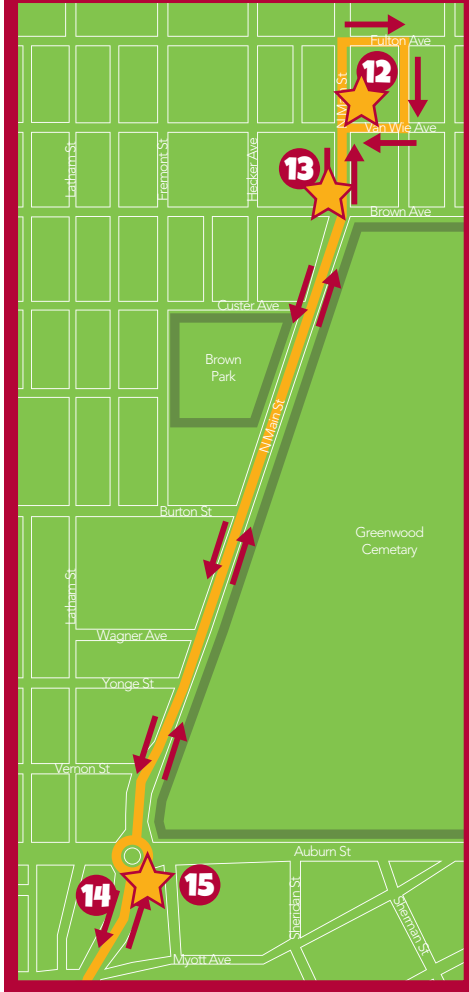

NORTH END BARS

12 BARS OF CHRISTMAS PUB CRAWL

SHUTTLE ROUTE

Shuttle runs continuously from 4 - 9 p.m.

DOWNTOWN BARS

★ Shuttle bus stop

→ Route direction

1 BMO Harris Bank Center

2 J-Bears Place

3 District Bar & Grill

4 Blue Line Sports Pub

5 Prairie Street Brewing Company

6 Carlyle Brewing Co.

7 Owlly Oop Sports Pub

8 CJ's Public House

9 Vintage @ 501

10 Trinacria Restaurant & Lounge

11 Irish Rose Saloon

12 The Olympic Tavern

13 Mulligan's Pub & Grill

14 The North Main Bar

15 Der Rathskeller Restaurant & Bar