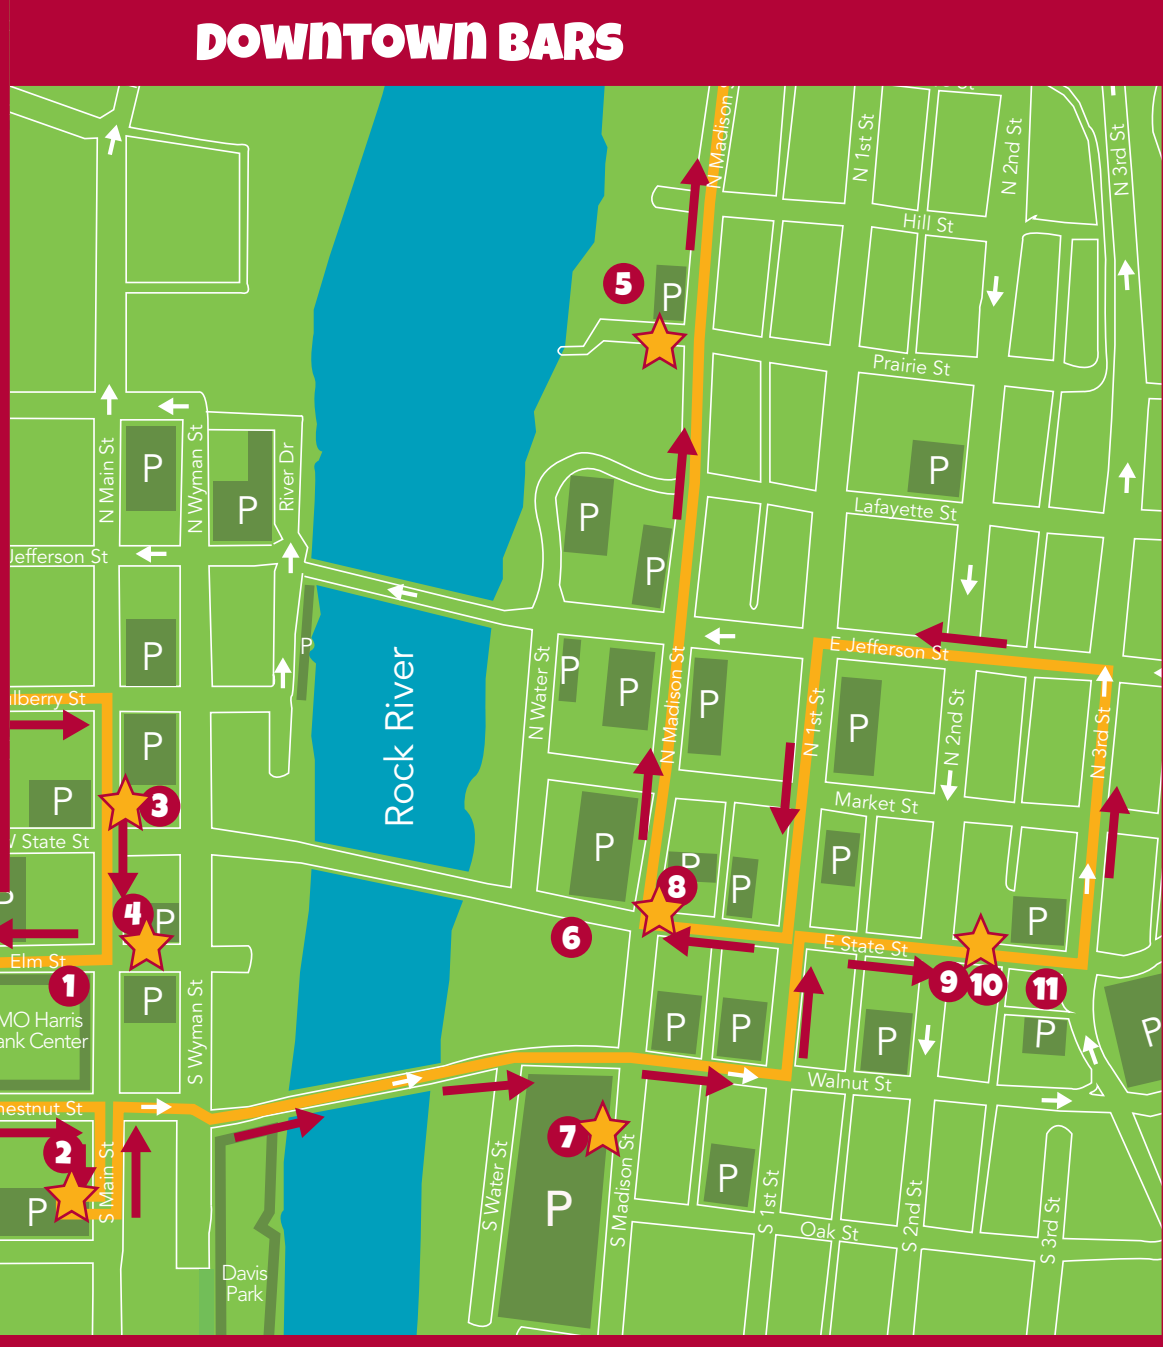

NORTH END BARS

12 BARS OF CHRISTMAS PUB CRAWL

SHUTTLE ROUTE

Shuttle runs continuously from 4 - 9 p.m.

DOWNTOWN BARS

★ Shuttle bus stop

→ Route direction

1 BMO Harris Bank Center

2 J-Bears Place

3 District Bar & Grill

4 Blue Line Sports Pub

5 Prairie Street Brewing Company

6 Carlyle Brewing Co.

7 Owlly Oop Sports Pub

8 CJ's Public House

9 Vintage @ 501

10 Trinacria Restaurant & Lounge

11 Irish Rose Saloon

12 The Olympic Tavern

13 Mulligan's Pub & Grill

14 The North Main Bar

15 Der Rathskeller Restaurant & Bar