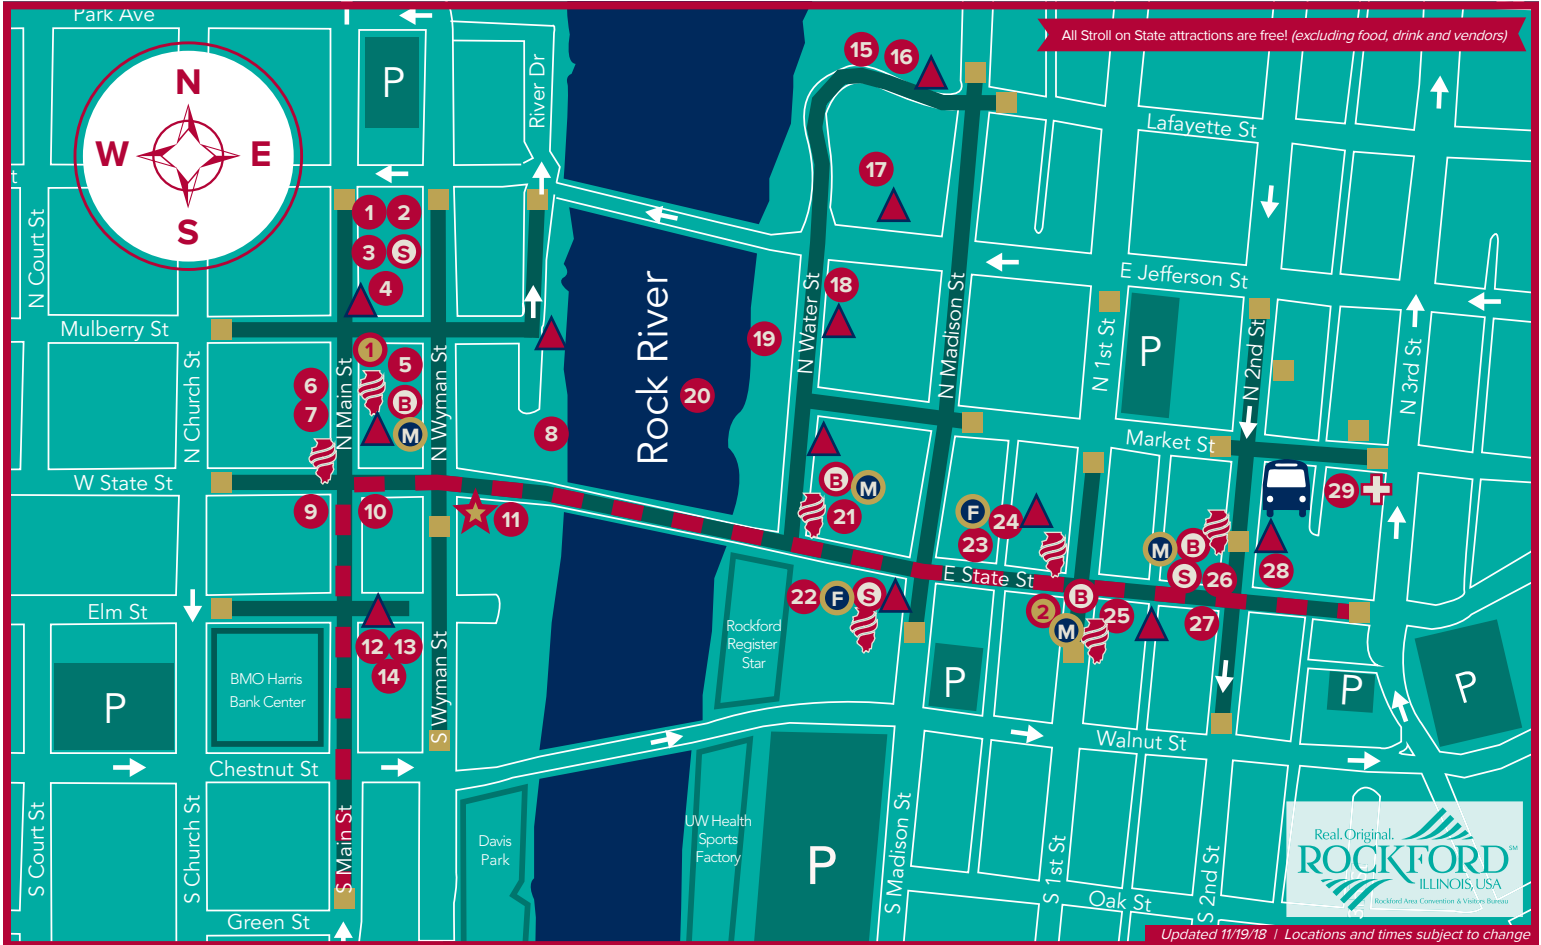

SATURDAY, NOVEMBER 24, 2018 | 2 - 9 PM | strollonstate.com

- 1** Starlight Theatre & the Charlie Brown Christmas Gang (sponsored by Roofers & Waterproofer's Local 11)
- 2** Gateway Performing Arts Studio/GiGi's Playhouse presents: "Charlotte's Web"
- 3** Fire & ICE (sponsored by OSF HealthCare)
- 4** Jingle Bell Stage (sponsored by PCI-Pharma Services) (hosted by 97ZOK and Q98.5)
- 5** Frosty's Merry Market (food, beverages & shopping - \$) (sponsored by Mercyhealth)
- 6** The Studio presents "Mary Poppins" (sponsored by Ironworkers Local Union 498)
- 7** Nursing Moms & Baby Changing Station
- 8** Rockford's River Lights (sponsored by Plumbers & Pipefitters Local 23)
- 9** Indoor SantaLand (produced by City First Church)
- 10** Once Upon a Dream Performances (face painting & balloon art)
- 11** Merry & Bright Stage (sponsored by Gallagher Williams-Manny)
- 12** Horse & Wagon Rides (sponsored by Allstate Insurance Company)
- 13** Rudolph's Reindeer Village (sponsored by Operating Engineers Local 150)
- 14** Hot Chocolate Express (hosted by Guilford High School Swim Team)

- 1** Merry & Bright Tree (sponsored by River District Association)
- 2** Merry & Bright Tree (sponsored by Landstar System, Inc.)
- B** Adult Beverages (sponsored by LaMonica Beverages - \$) & Kringle Kafe (sponsored by David & Colleen Anderson family)
- S** S'Mores (\$)
- F** Fire Pits (sponsored by Nicor Gas)
- M** Stroll on State Merchandise
- ★ Official City Christmas Tree (sponsored by Northwestern Illinois Building Trades)
- Shuttle Bus Drop-off / Pick-up (buses run from 2 - 9:30 PM to the YMCA, Heartland Church and Illinois Bank & Trust State St. location) (Handicapped Paratransit buses at YMCA) (sponsored by Rockford Mass Transit District)
- Illinois Bank & Trust ATM
- ▲ Restrooms
- ⊕ Emergency / First Aid
- P Parking
- Street Closure
- Stroll on State Grounds
- Stroll Parade Route (starts at 3 PM) (sponsored by The Power Connection - IBEW 364 & NECA)