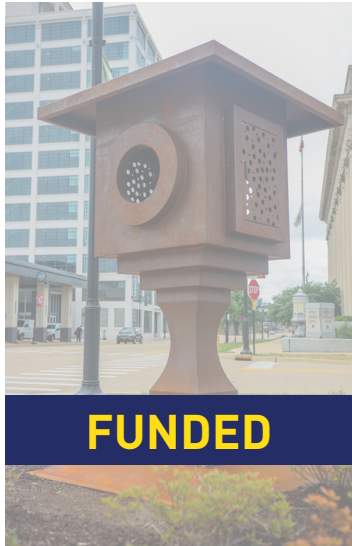

Prism Arc-Yellow Quadrants
Carl Billingsley
Rockford City Market Pavilion

FUNDED

Lantern

John McNamara - Local Artist
S. Main & Green St.