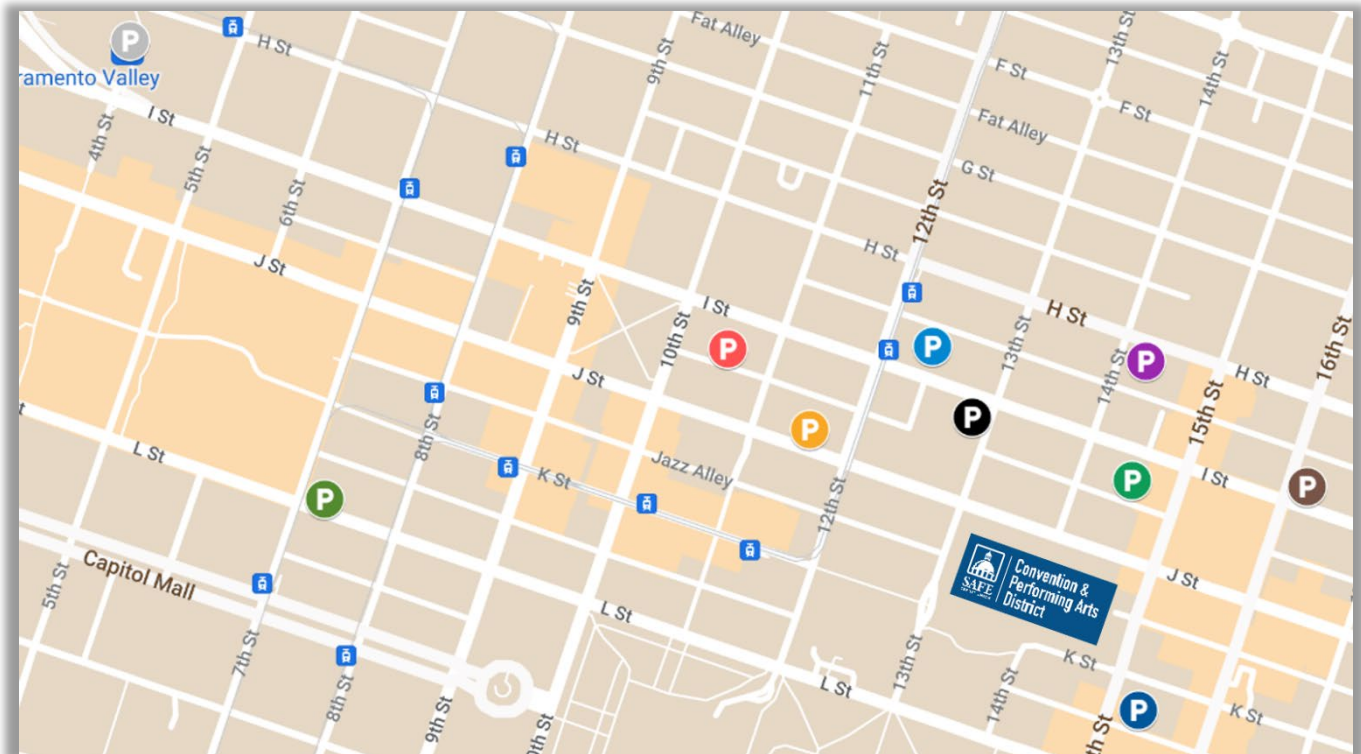

5. SHERATON PARKING GARAGE

900 13th Street
 \$10-30/daily rate
 Height clearance: 7'
 600 spaces
 Managed by ACE Parking

6. ELK LOT

1117 J Street
 \$14/ daily rates
 75 spaces
 Managed by Priority Parking

7. PHONE LOT

1414 I Street
 \$20-\$45/ daily rates
 140 spaces
 Managed by Priority Parking

8. RAD LOT

1601 I St
 \$9-\$45/ daily rates
 60 spaces
 Managed by Priority Parking

9. LOT D

12th & I St
 \$10 / daily rate
 Managed by City Parking

**10. LOT 293 - SACRAMENTO VALLEY
 AMTRAK STATION**

401 I St
 \$12 /daily rates
 430 spaces
 2 Hour Time Zone
 **Limited parking spaces for both
 buses and recreational vehicles (RVs)
 are on a first come, first serve basis at
 the rear of the parking facility.
 Reservations are not available for any
 of these spaces.
 Managed by City Parking