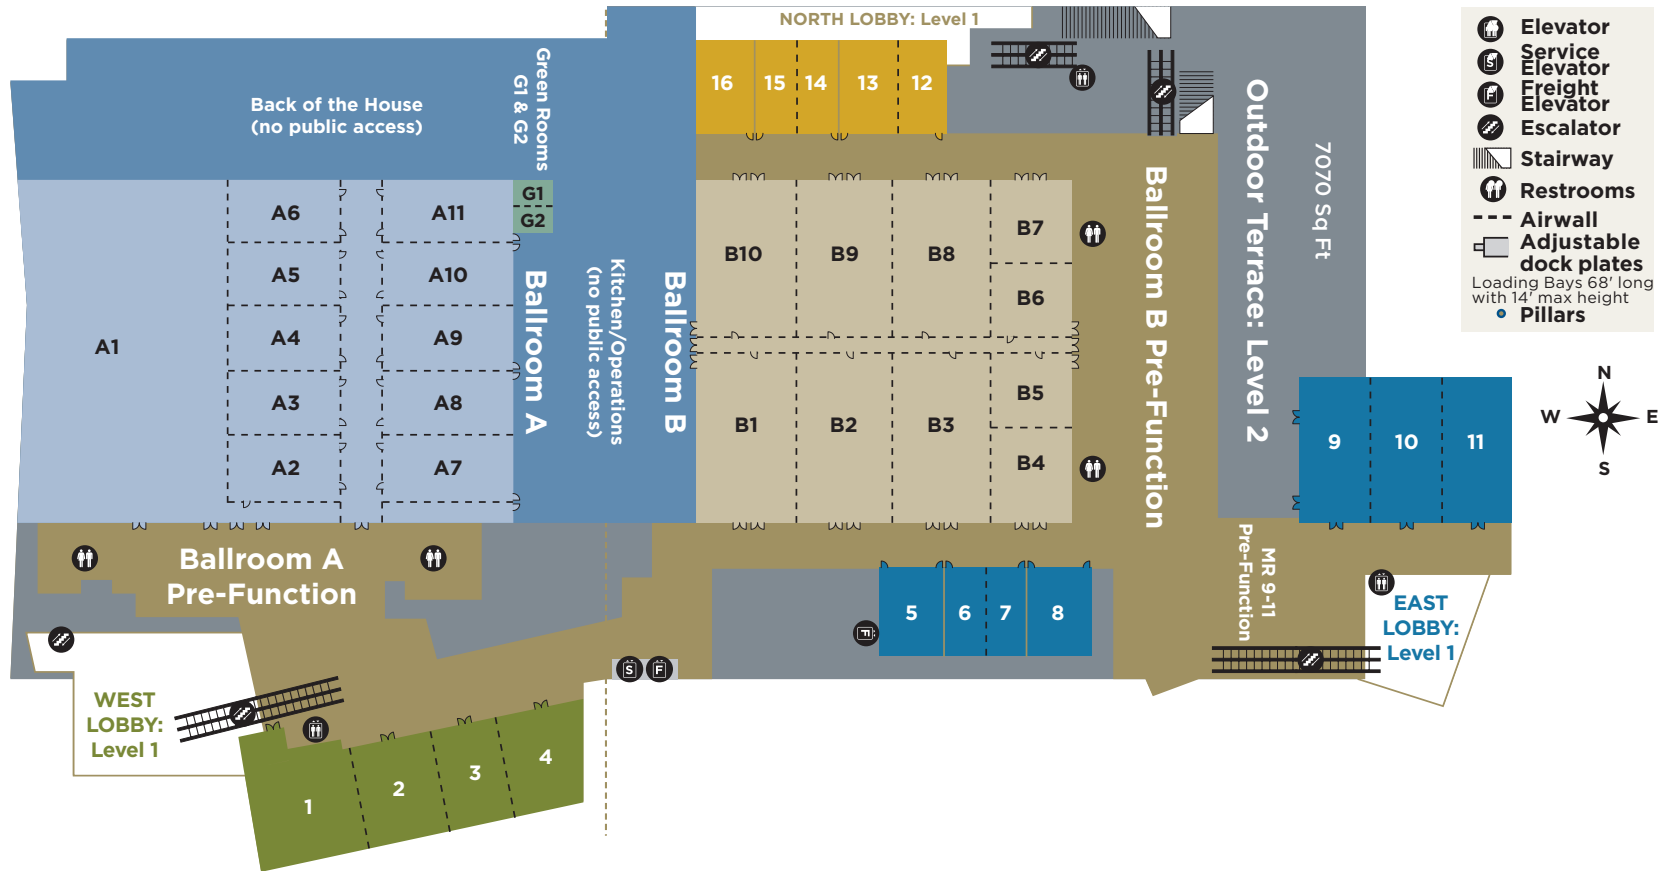

Welcome to the next level. Literally.

Level Two: West

BALLROOM A + MEETING ROOMS 1 - 4

BALLROOM A + MEETING ROOMS 1 - 4	TOTAL SQ.FT.	DIMENSIONS (APPROX.)	CEILING HEIGHT	RECEPTION (MAX OCCUPANT LOAD)	HOLLOW SQUARE	THEATER SEATING (MAX.)	CLASSROOM (4 PER 18" TABLE)	DINING 1 (8 PER 60" TABLE)	DINING 2 (10 PER 72" TABLE)	EXHIBIT BOOTHS (10X10)	EXHIBIT BOOTHS (8X10)
A1	19,116	120' x 158'	25'	1,912		1,820	968	1,144	950	84	96
A2	1,598	31' x 52'	25'	159	48	143	84	88	80	7	7
A3	1,624	31' x 52'	25'	162	48	143	84	88	60	8	8
A4	1,624	31' x 52'	25'	162	48	143	84	88	60	8	8
A5	1,451	28' x 52'	25'	145	48	132	84	88	60	8	8
A6	1,495	29' x 52'	25'	149	48	132	84	88	60	8	8
A7	1,724	31' x 56'	25'	172	56	156	84	88	80	7	7
A8	1,752	31' x 56'	25'	175	56	156	84	88	60	7	7
A9	1,752	31' x 56'	25'	175	56	156	84	88	60	7	7
A10	1,565	28' x 56'	25'	156	56	144	84	88	60	7	7
A11	1,613	29' x 56'	25'	161	56	144	84	88	60	7	7
A1 - A6 COMBINED	27,433	170' x 158'	25'	2,743		2,574	1,496	1,616	1,370	120	144
A2 - 11 COMBINED	20,774	128' x 158'	25'	2,077		1,960	1,056	1,272	990	96	115
A1 - 11 COMBINED	39,224	246' x 158'	25'	3,923		3,850	2,160	2,456	1,980	180	216
GREEN ROOM G1	155	12'6" x 12'6"									
GREEN ROOM G2	125	12'6" x 10'									
MEETING ROOMS 1 - 4											
MEETING ROOM 1	2,567	46' x 50'	15'8"	257	64	218	108	120	100		
MEETING ROOM 2	1,677	37' x 45'	15'8"	168	56	150	72	96	70		
MEETING ROOM 3	1,681	37' x 45'	15'8"	169	56	150	72	96	70		
MEETING ROOM 4	1,551	34' x 45'	15'8"	156	48	127	72	80	60		
1 - 2 COMBINED	4,274	50' x 83'	15'8"	421		409	192	240	190		
1 - 3 COMBINED	6,023	50' x 120'	15'8"	602		600	304	352	270		
1 - 4 COMBINED	7,615	50' x 153'	15'8"	752		740	368	440	360		
2 - 4 COMBINED	5,052	45' x 106'	15'8"	506		500	252	304	220		
3 - 4 COMBINED	3,300	45' x 70'	15'8"	311		304	160	192	140		
PRE-FUNCTION	TOTAL SQ.FT.	MAX OCCUPANT LOAD WITH OCCUPIED BALLROOMS AND MEETING ROOMS**				MAX OCCUPANT LOAD WITH UNOCCUPIED BALLROOMS AND MEETING ROOMS**					
BALLROOM A PRE-FUNCTION	12,154	235				1,215					
BALLROOM B PRE-FUNCTION	8,104	299				2,977					