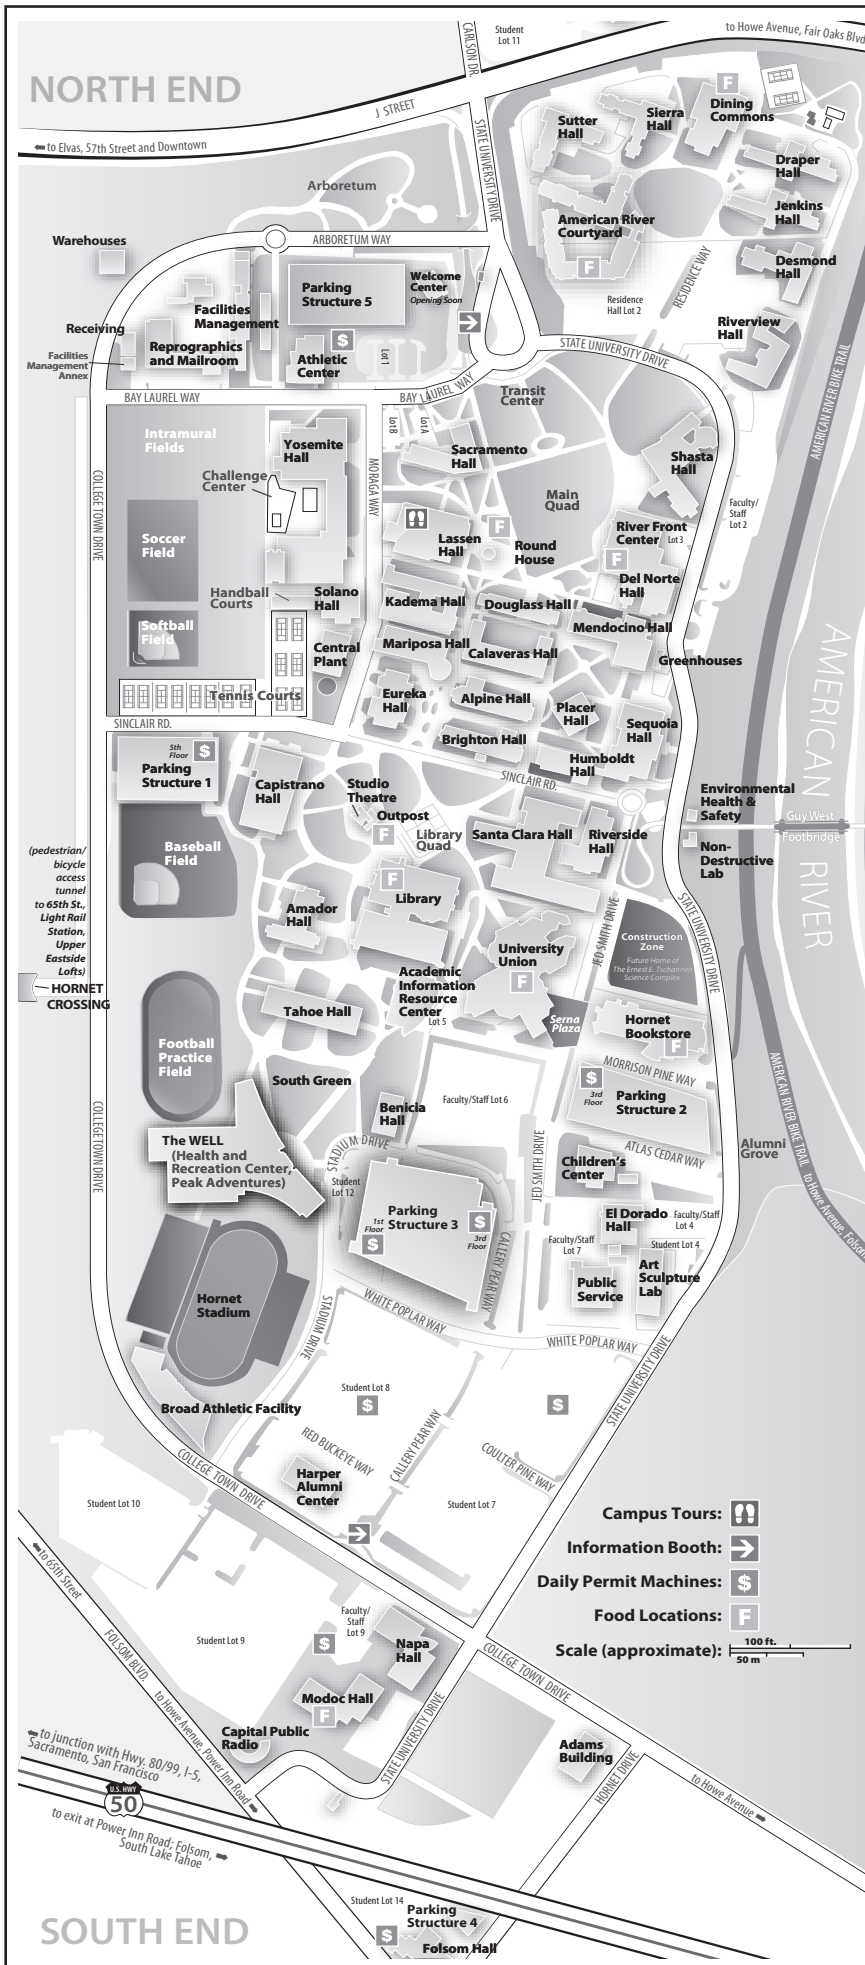

Parking is enforced 24 hours a day. Parking is \$7 and daily permits may be purchased at yellow kiosks marked **S** on map. For specific parking information there are information booths at both entrances to campus.

DIRECTIONS TO THE SAC STATE CAMPUS

Eastbound Highway 50

Exit at Power Inn/Howe Avenue. Go under the freeway onto Hornet Drive. Turn left onto College Town Drive. The road becomes State University Drive and you are on the south end of campus.

Westbound Highway 50

Exit at Howe Avenue. Continue through the light onto College Town Drive. At the second light the road becomes State University Drive and you are on the south end of campus.

Westbound Business 80

Exit at J Street. Turn left onto J Street and continue approximately 4 miles. Turn right onto Carlson/Esplanade. This is the north end of campus.