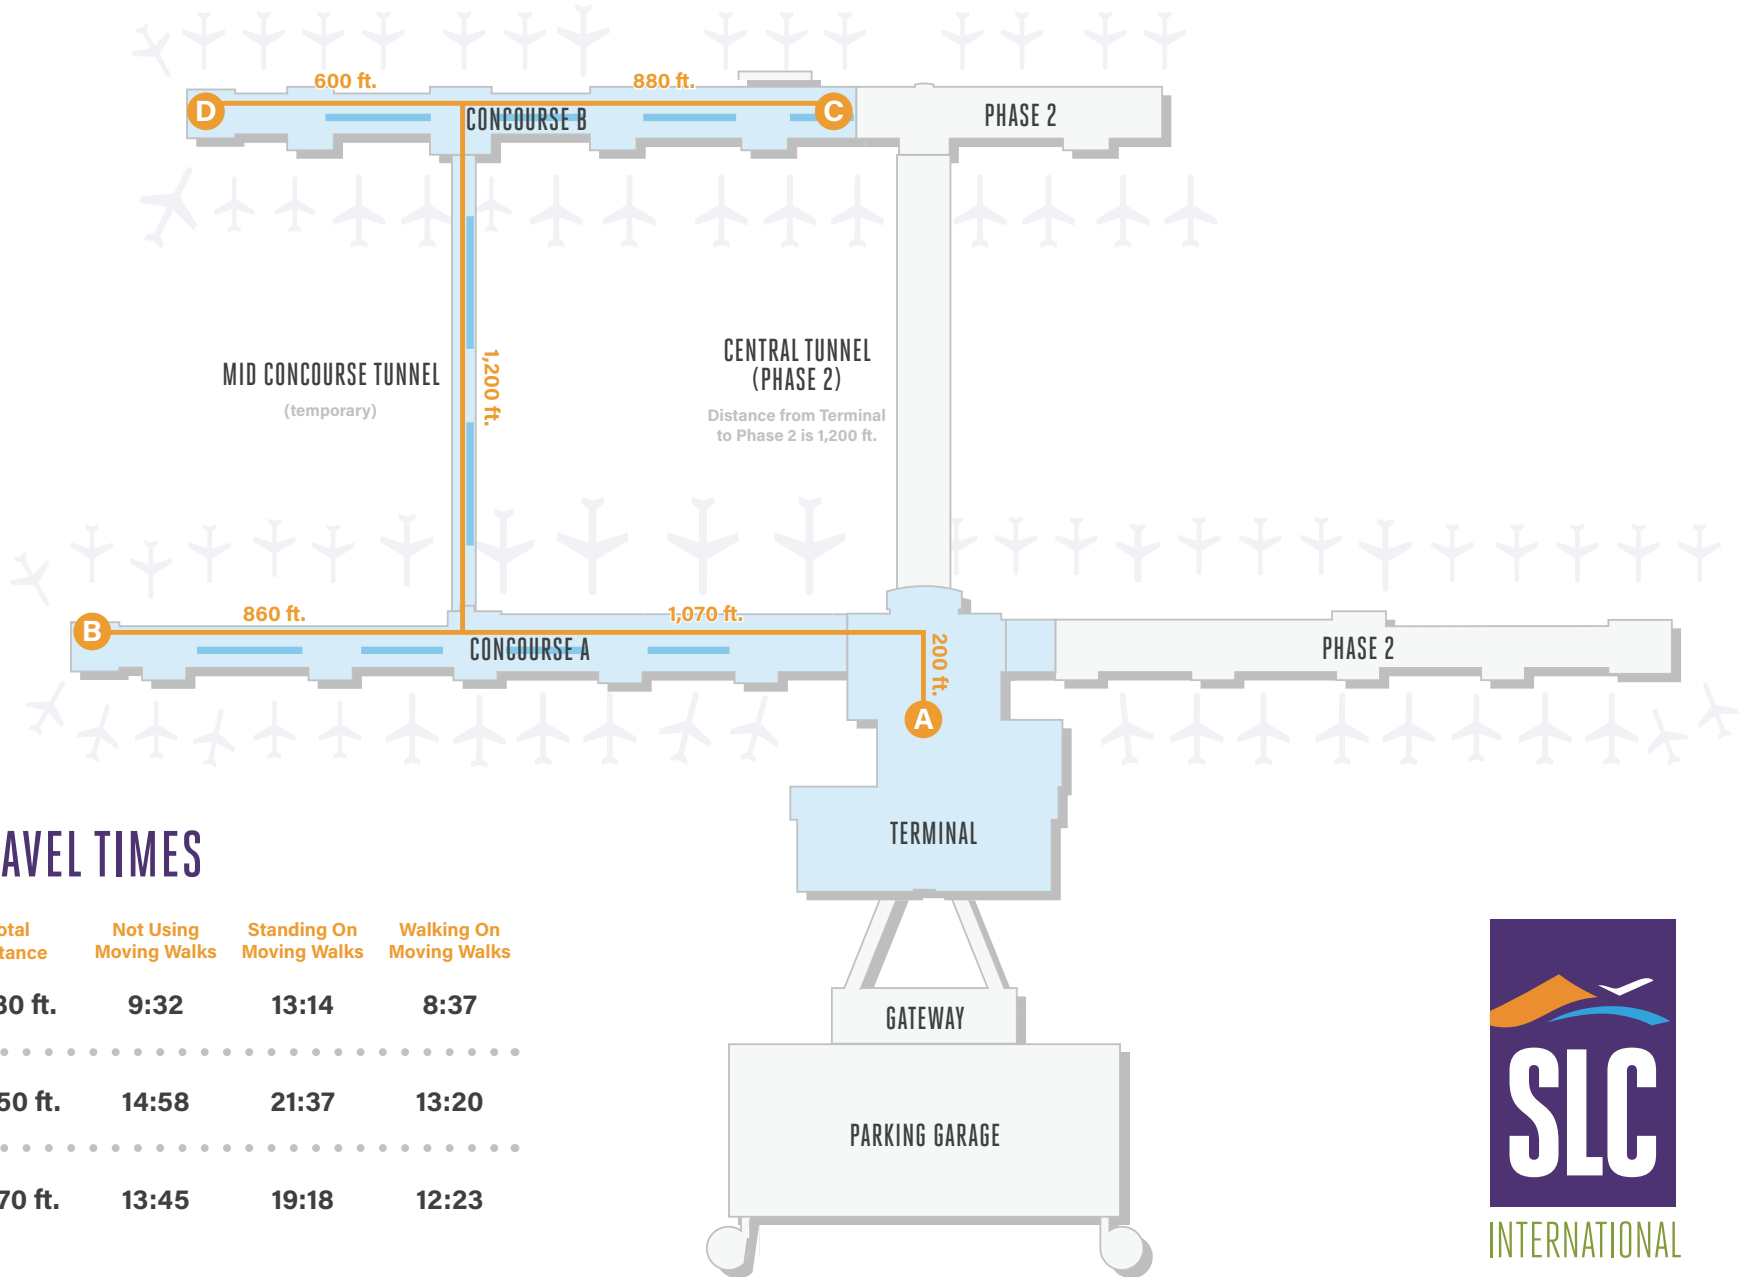

# PHASE 2

COMPLETE IN 2023-24

## WALKING TRAVEL TIMES

	Total Distance	Not Using Moving Walks	Standing On Moving Walks	Walking On Moving Walks
<b>A to B</b>	2,130 ft.	9:32	13:14	8:37
<b>A to C</b>	3,350 ft.	14:58	21:37	13:20
<b>A to D</b>	3,070 ft.	13:45	19:18	12:23

 = Moving Walk