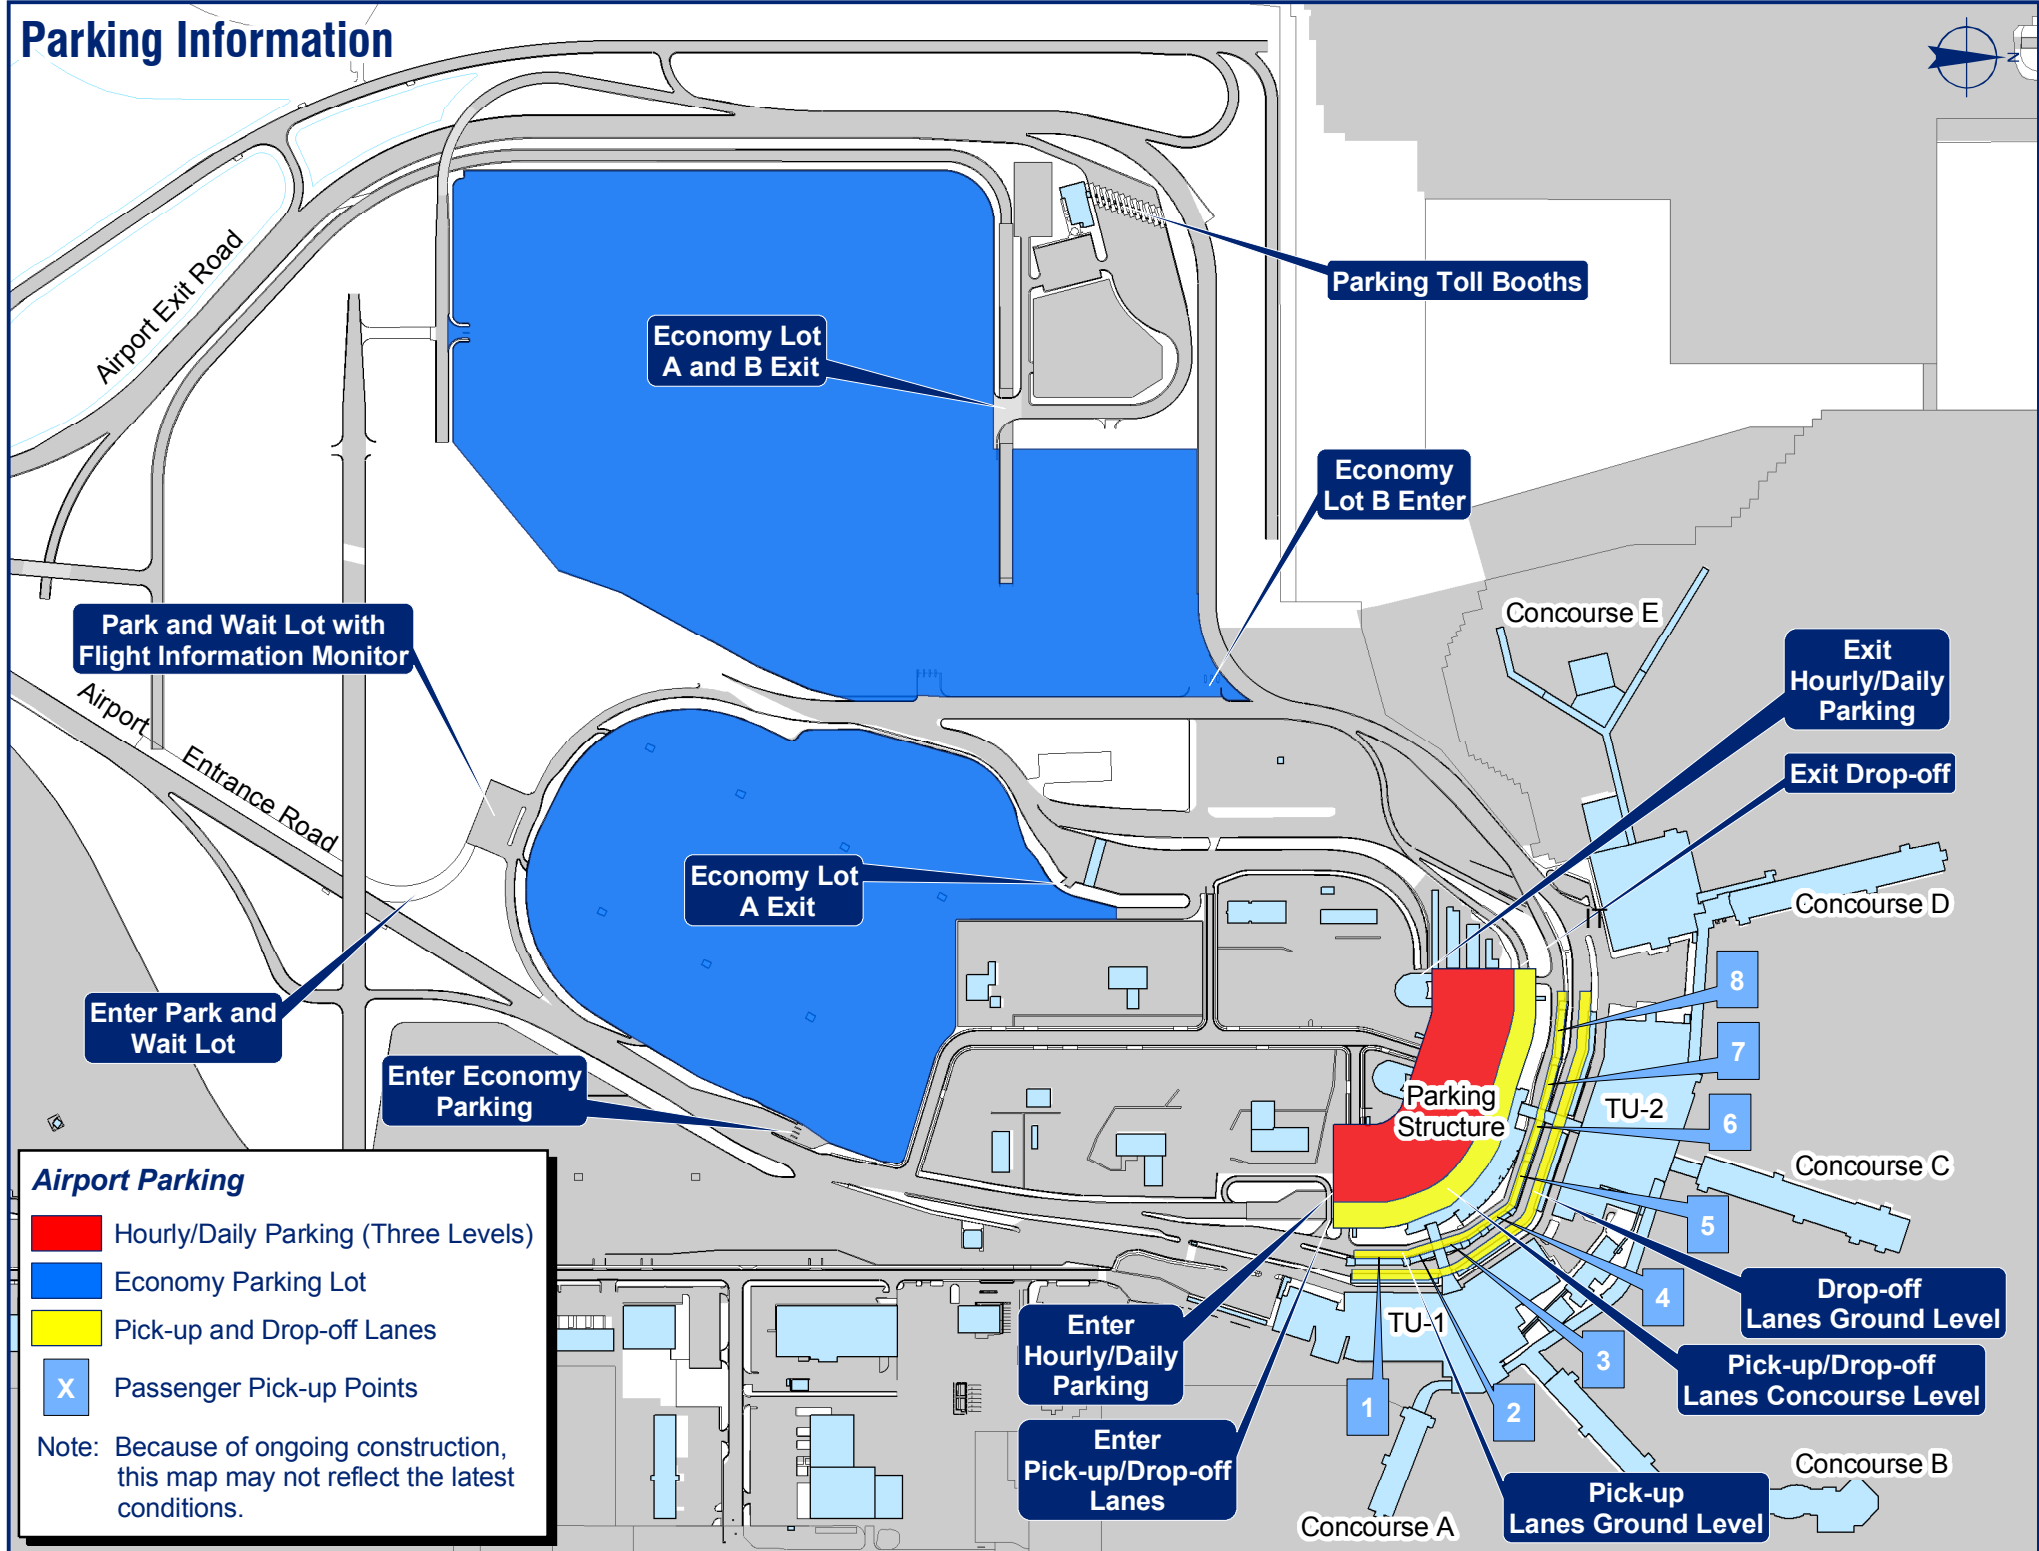

Parking Information

Airport Exit Road

Economy Lot A and B Exit

Parking Toll Booths

Economy Lot B Enter

Park and Wait Lot with Flight Information Monitor

Airport Entrance Road

Exit Hourly/Daily Parking

Exit Drop-off

Economy Lot A Exit

Concourse E

Concourse D

Enter Park and Wait Lot

Enter Economy Parking

Parking Structure

8

0

Drop-off Lanes Ground Level

Pick-up/Drop-off Lanes Concourse Level

Enter Hourly/Daily Parking

Enter Pick-up/Drop-off Lanes

Pick-up Lanes Ground Level

Concourse B

Airport Parking

- Hourly/Daily Parking (Three Levels)
- Economy Parking Lot
- Pick-up and Drop-off Lanes
- X Passenger Pick-up Points

Note: Because of ongoing construction, this map may not reflect the latest conditions.