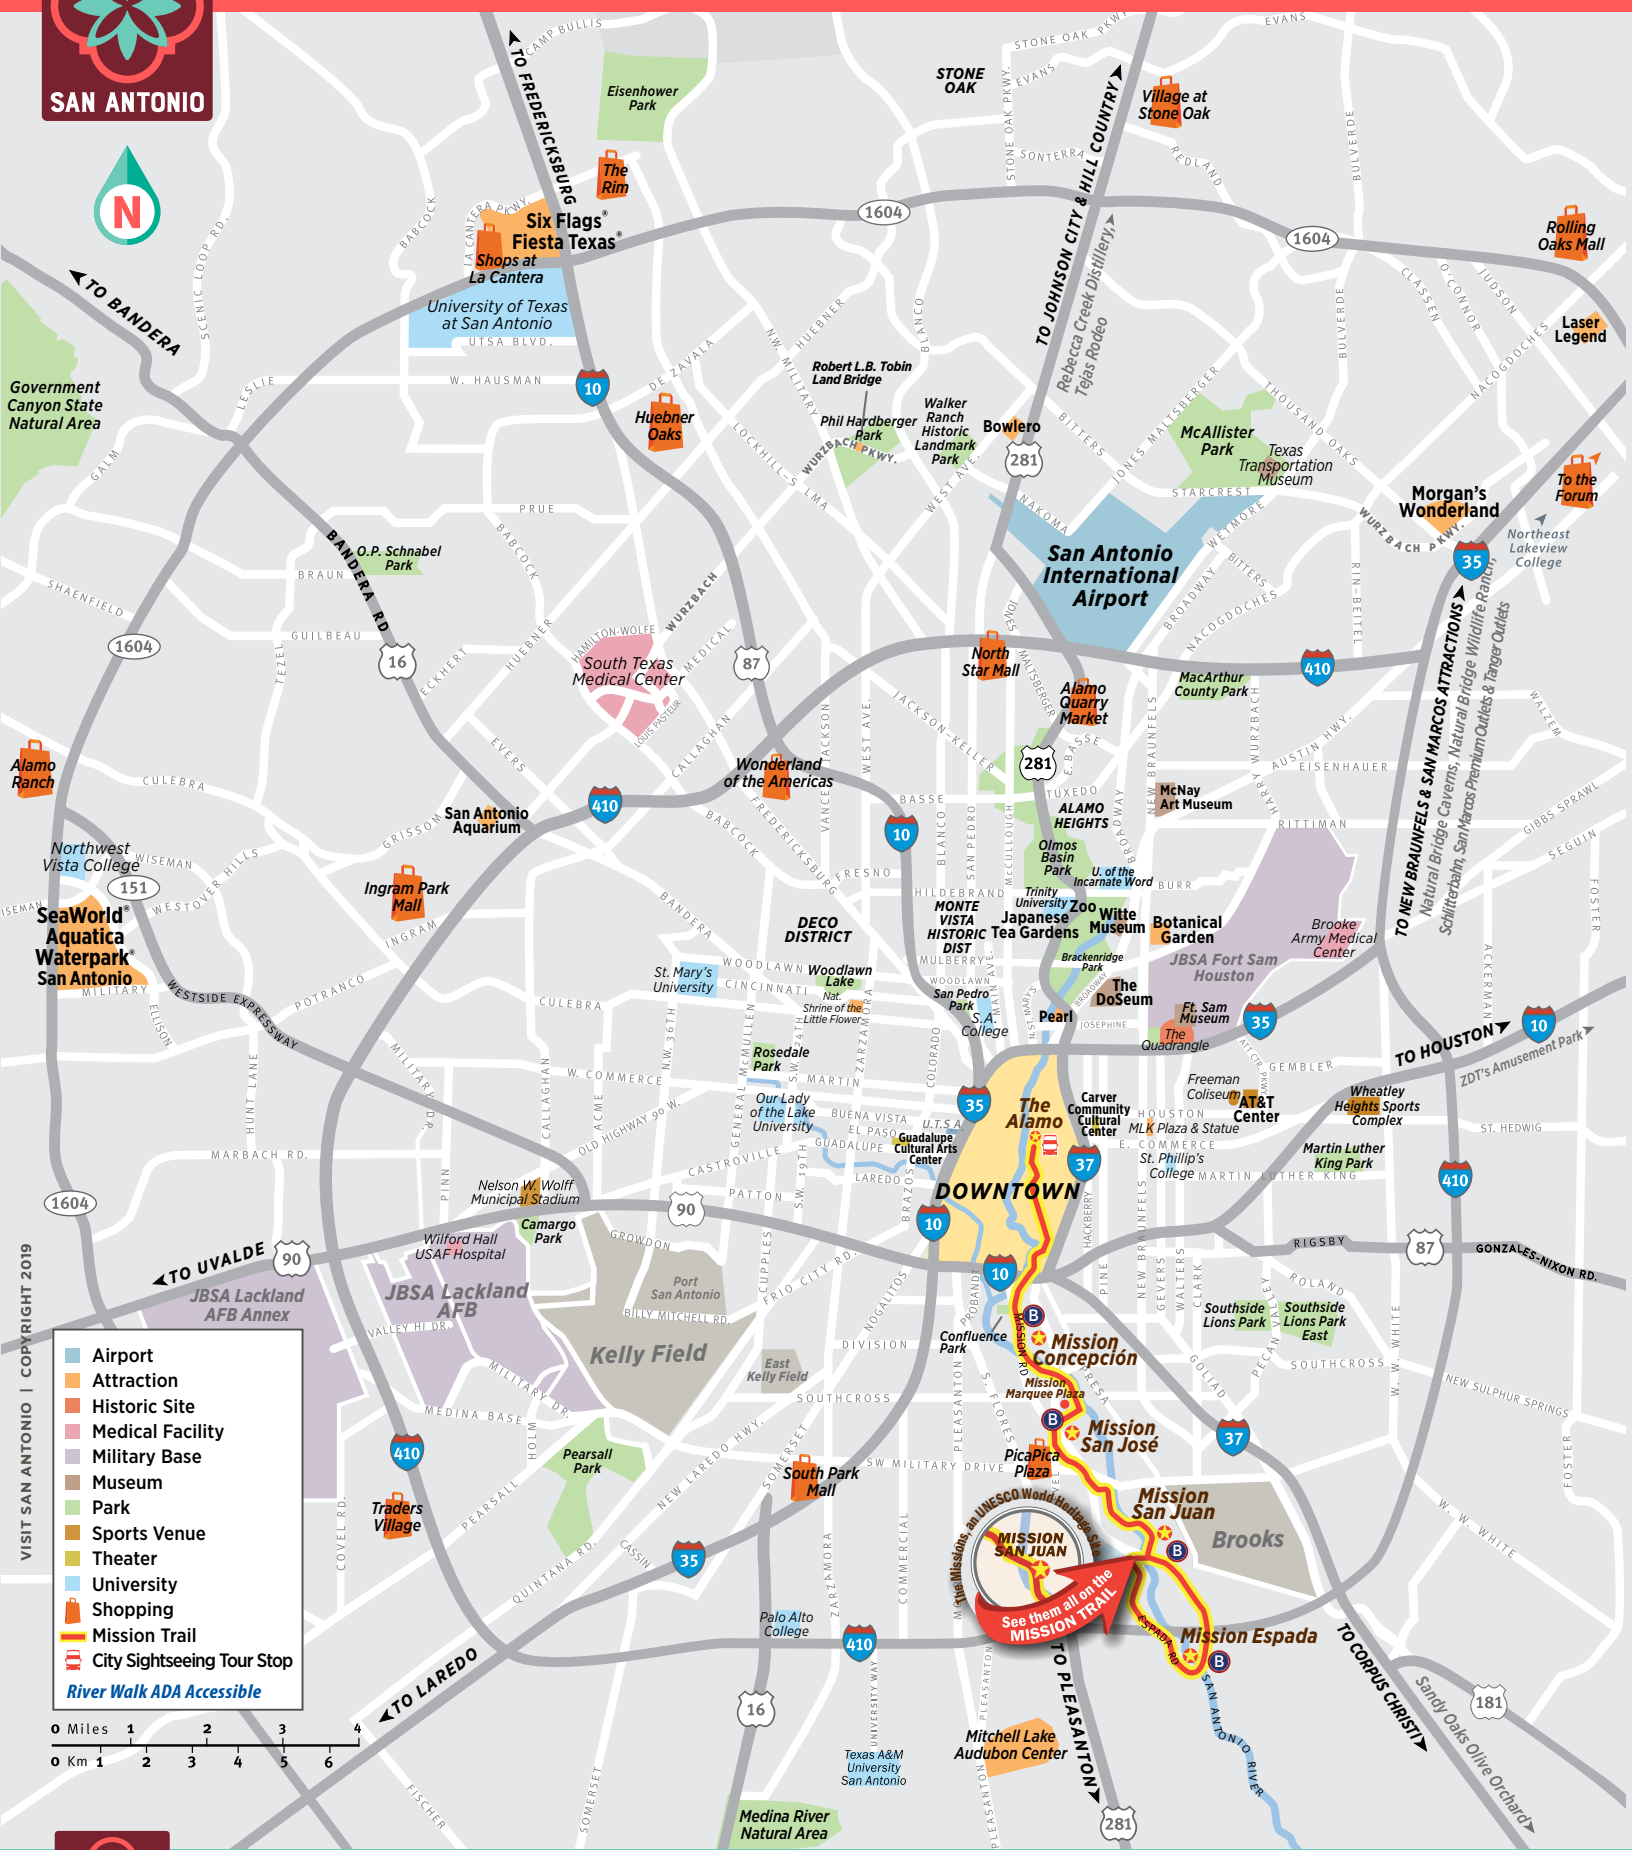

SAN ANTONIO METRO AREA

WELCOME TO SAN ANTONIO!

Visit the Official Visitor Information Center, located across the Alamo at 317 Alamo Plaza, for up-to-date information on tours, transportation, restaurants, events & hotels.

VISIT SAN ANTONIO | COPYRIGHT 2019

SAN ANTONIO DOWNTOWN AREA

Alamo Plaza Inset

- Guinness World Records Museum
- RJA Ghost Tours
- Official Visitor Info Center
- Ripley's Believe It or Not! & Louis Tussaud's Waxworks
- Mirror Maze & Vault Laser Challenge
- Tomb Rider 3D
- Ripley's Haunted Adventure
- The Alamo
- Shops at Rivercenter
- City Sightseeing Double Decker Tours
- Sisters Grimm Ghost Tour
- LEGOLAND Discovery Center (SEA LIFE Opening 2021)

- Attraction
- Historic Site
- Information
- Medical Facility
- Meeting Facility
- Museum
- Park
- Public Building
- Shopping
- Theater
- Transportation
- ⊗ Official Visitors Center
- ▶ One Way Street
- 🚢 River Cruiser Tickets
- 🚢 Seasonal River Cruiser Tkts
- 🚶 Via VIVA Stops
- B B-Cycle Location
- 🚏 City Sightseeing Tour Stop
- 🚶 River Walk ADA Accessible

VISIT SAN ANTONIO | COPYRIGHT 2022