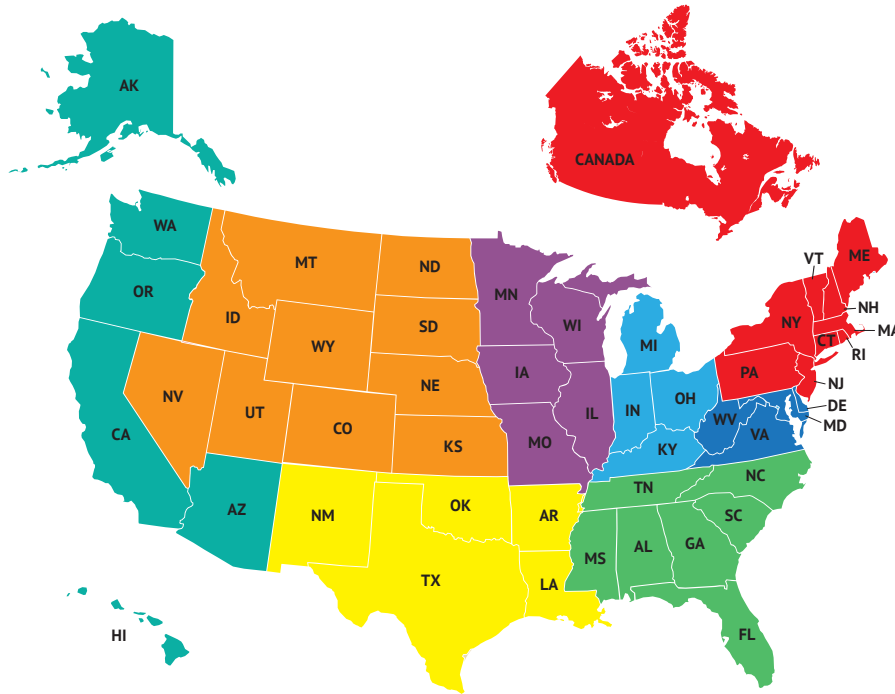

SALES DEPLOYMENT FY 2024

Tyler Orwig, Vice President of Association and Tradeshow Sales
210.244.2050 / Tyler.Orwig@visitsanantonio.com

Lance Wheeler, Vice President of Corporate and Intermediary Sales
210-244-2139 / Lance.Wheeler@visitsanantonio.com

Maggie Menozzi, Director of Market Strategy
210.244.2138 / Maggie.Menozzi@visitsanantonio.com

Vertical Assignments

Sean Massay, Director of Sports & Tradeshow Sales
210.244.2043 / Sean.Massay@visitsanantonio.com
Vertical Markets: Sports (251+ On Peak)/Military/Trade Shows

Ashley Williams, National Sales Manager
210.244.2040 / Ashley.Williams@visitsanantonio.com
Vertical Market: Sports (≤250 On Peak)

Néstor Núñez, Director of Corporate Citywide Sales – West
210.244.2034 / Nestor.Nunez@visitsanantonio.com
Vertical Market: ConferenceDirect

Troy Love, Director of Association Sales – East & West Coast
210.244.2049 / Troy.Love@visitsanantonio.com
Vertical Market: Maritz Global Events (Experient)

Caroline Gardner, Director of Mid-Atlantic Sales
210.244.2036 / Caroline.Gardner@visitsanantonio.com
Vertical Market: IMN Solutions

Cindy Schuster, Senior Sales Manager
210.244.2007 / Cindy.Schuster@visitsanantonio.com
Vertical Market: Smithbucklin

Destination Sales Manager

Erin Sheehy, Senior Destination Sales Manager
210.244.2019 / Erin.Sheehy@visitsanantonio.com

Ben Cox, Destination Sales Coordinator
210.244.2027 / Ben.Cox@visitsanantonio.com

Sales Territories

Troy Love, Director of Association Sales – East & West Coast
(1000+ On Peak & Above - Association)
210.244.2049 / Troy.Love@visitsanantonio.com

Justin Clark, National Sales Manager
(≤250 On Peak)
210.244.2004 / Justin.Clark@visitsanantonio.com

Cindy Schuster, Senior Sales Manager
(1000+ On Peak & Above - Association)
210.244.2007 / Cindy.Schuster@visitsanantonio.com

Maggie Tamulewicz, National Sales Manager
(251-999 On Peak)
210.244.2041 / Maggie.Tamulewicz@visitsanantonio.com

Caroline Gardner, Director of Mid-Atlantic Sales
(1000+ On Peak & Above)
210.244.2036 / Caroline.Gardner@visitsanantonio.com

Brenda Berrones, National Sales Manager
(251-999 On Peak)
210.244.2057 / Brenda.Berrones@visitsanantonio.com

Andrea Harrington, Senior Sales Manager
(251-999 On Peak - All Markets, 1000+ On Peak & Above - Corporate)
210.244.2048 / Andrea.Harrington@visitsanantonio.com

Colleen Buchanan, Senior Sales Manager
(251-999 On Peak - All Markets)
(1000+ On Peak & Above - Corporate)
210.244.2062 / Colleen.Buchanan@visitsanantonio.com

Ashley Williams, National Sales Manager
(≤250 On Peak)
210.244.2040 / Ashley.Williams@visitsanantonio.com

TJ Pritchard, Director of Texas Sales
(1000+ On Peak & Above - Association)
210.244.2002 / TJ.Pritchard@visitsanantonio.com

Néstor Núñez, Director of Corporate Citywide Sales – West
(1000+ On Peak & Above - Corporate)
210.244.2034 / Nestor.Nunez@visitsanantonio.com

Jenna Hawkins, National Sales Manager
(251-999 On Peak)
210.244.2018 / Jenna.Hawkins@visitsanantonio.com

Amanda Tutor, National Sales Manager
(≤250 On Peak)
210.244.2140 / Amanda.Tutor@visitsanantonio.com