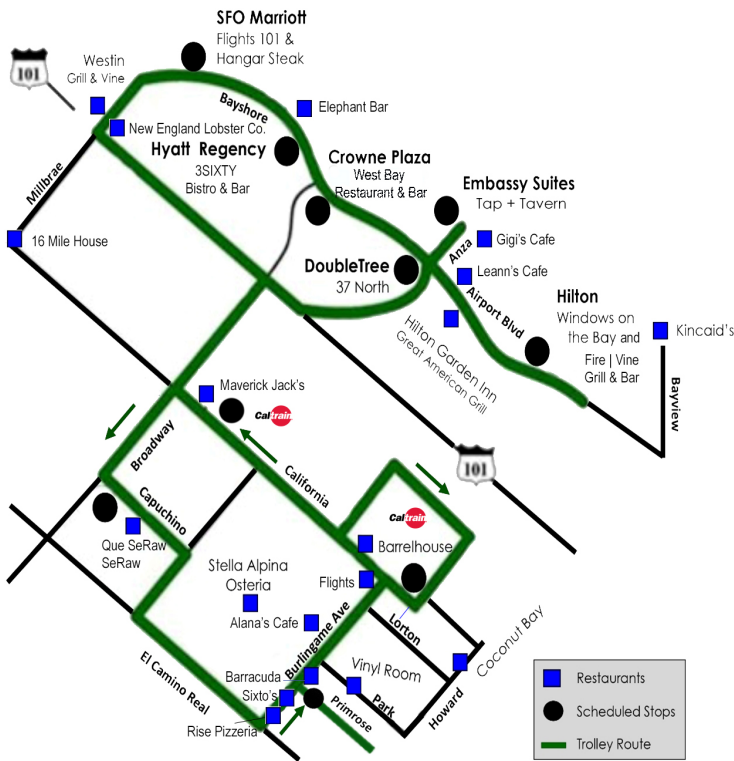

BURLINGAME TROLLEY

FREE!

Service Downtown

Connects the hotels east of Hwy 101 with downtown Burlingame

- Shopping
- Entertainment
- Restaurants
- Sidewalk Cafés

Burlingame Trolley sponsored by:

- Participating Hotels (listed)
- City of Burlingame
- Broadway Burlingame BID
- Downtown Burlingame BID

Run #	SFO Marriott (1800 Old Bayshore)	Hyatt Regency (Door)	Crowne Plaza (Door)	DoubleTree (Door)	Hilton SFO (Door)	Embassy Suites (Door)	Broadway Ave. Shopping (Capuchino & Broadway—SW)	Parking Lot J (btwn Park Road and Primrose)	Burlingame Ave. Shopping (Caltrain Station)	Broadway & California Shopping (Caltrain Station)
1	11:50am	11:55am	11:58am	12:03pm	12:07pm	12:10pm	12:16pm	12:22pm	12:26pm	12:28pm
2	12:37pm	12:42pm	12:45pm	12:50pm	12:54pm	12:57pm	1:03pm	1:09pm	1:13pm	1:15pm
3	1:24pm	1:29pm	1:32pm	1:37pm	1:41pm	1:44pm	1:50pm	1:56pm	2:00pm	2:02pm
4	2:11pm	2:16pm	2:19pm	2:24pm	2:28pm	2:31pm	2:37pm	2:43pm	2:47pm	2:49pm
5	2:58pm	3:03pm	3:06pm	3:11pm	3:15pm	3:18pm	3:24pm	3:30pm	3:34pm	3:36pm
6	3:45pm	3:50pm	3:53pm	3:58pm	4:02pm	4:05pm	4:11pm**	4:17pm**	4:21pm**	4:23pm**
DRIVER BREAK										
7	5:30pm	5:35pm	5:38pm	5:43pm	5:47pm	5:50pm	5:56pm	6:02pm	6:06pm	6:08pm
8	6:17pm	6:22pm	6:25pm	6:30pm	6:34pm	6:37pm	6:43pm	6:49pm	6:53pm	6:55pm
9	7:04pm	7:09pm	7:12pm	7:17pm	7:21pm	7:24pm	7:30pm	7:36pm	7:40pm	7:42pm
10	7:51pm	7:56pm	7:59pm	8:04pm	8:08pm	8:11pm	8:17pm	8:23pm	8:27pm	8:29pm
11	8:38pm	8:43pm	8:46pm	8:51pm	8:54pm	8:57pm	9:03pm	9:09pm	9:13pm	9:15pm
12	9:24pm**	9:29pm**	9:32pm**	9:37pm**	9:41pm**	9:44pm**	Trolley Operated by Gateway Global: 1-650-697-5548			

**The ADA-equipped
Burlingame Trolley
shuttle bus operates daily.***

* Does not run on Thanksgiving Day, Christmas Day or New Year's Day.

** Drop-offs only