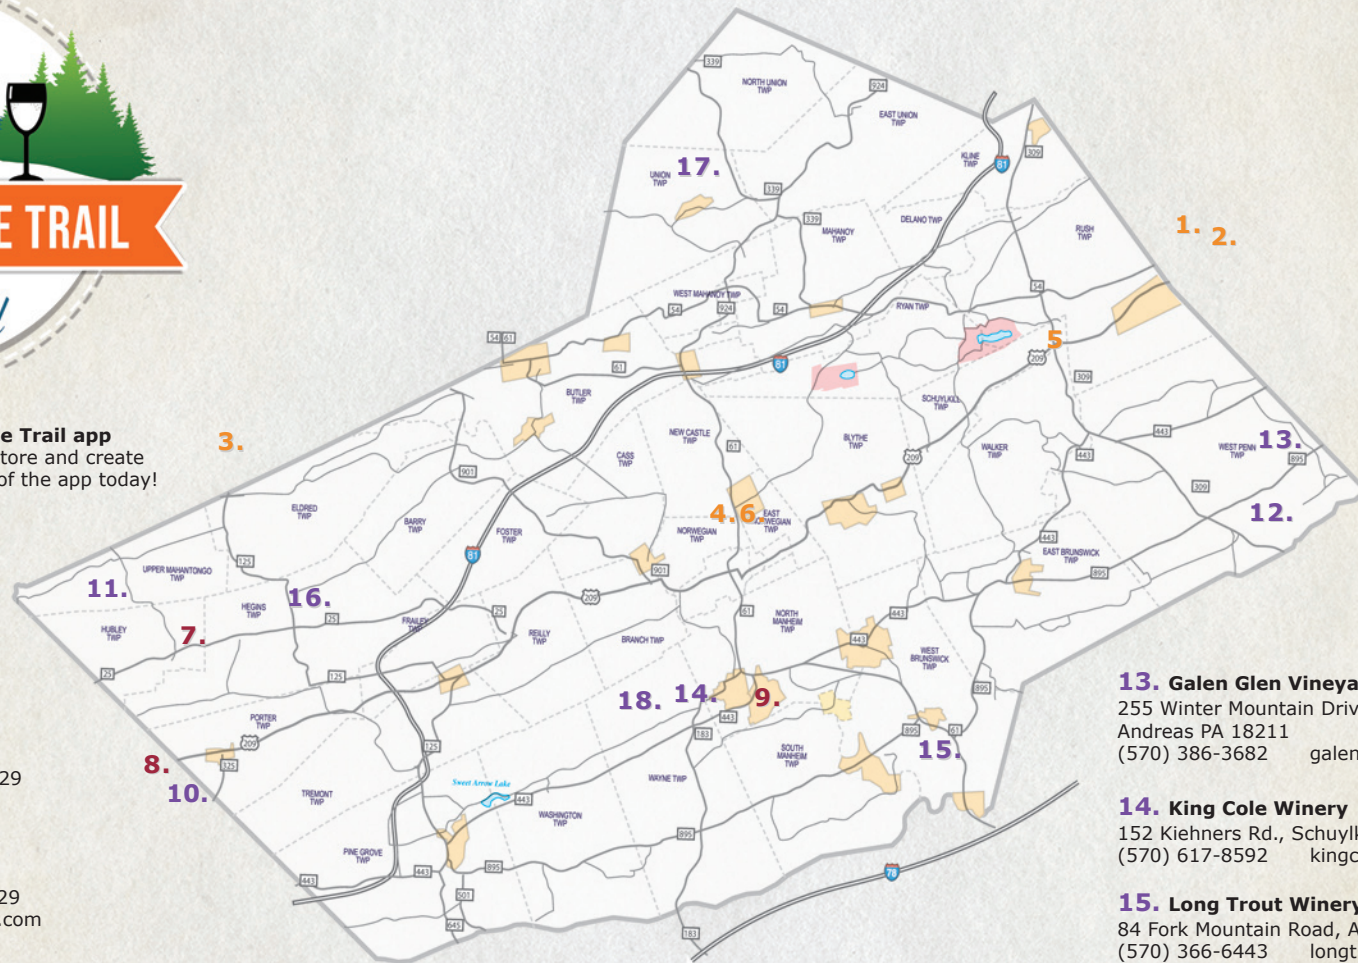

### Yuengling Brewery Museum and Gift Shop

420 Mahantongo Street  
Pottsville PA 17901  
(570) 628-4890  
yuengling.com  
(See our ad on page 5)

Download the **Explore Schuylkill Craft Beverage Trail app** through the App Store or Google Play store and create an account to start reaping the benefits of the app today!