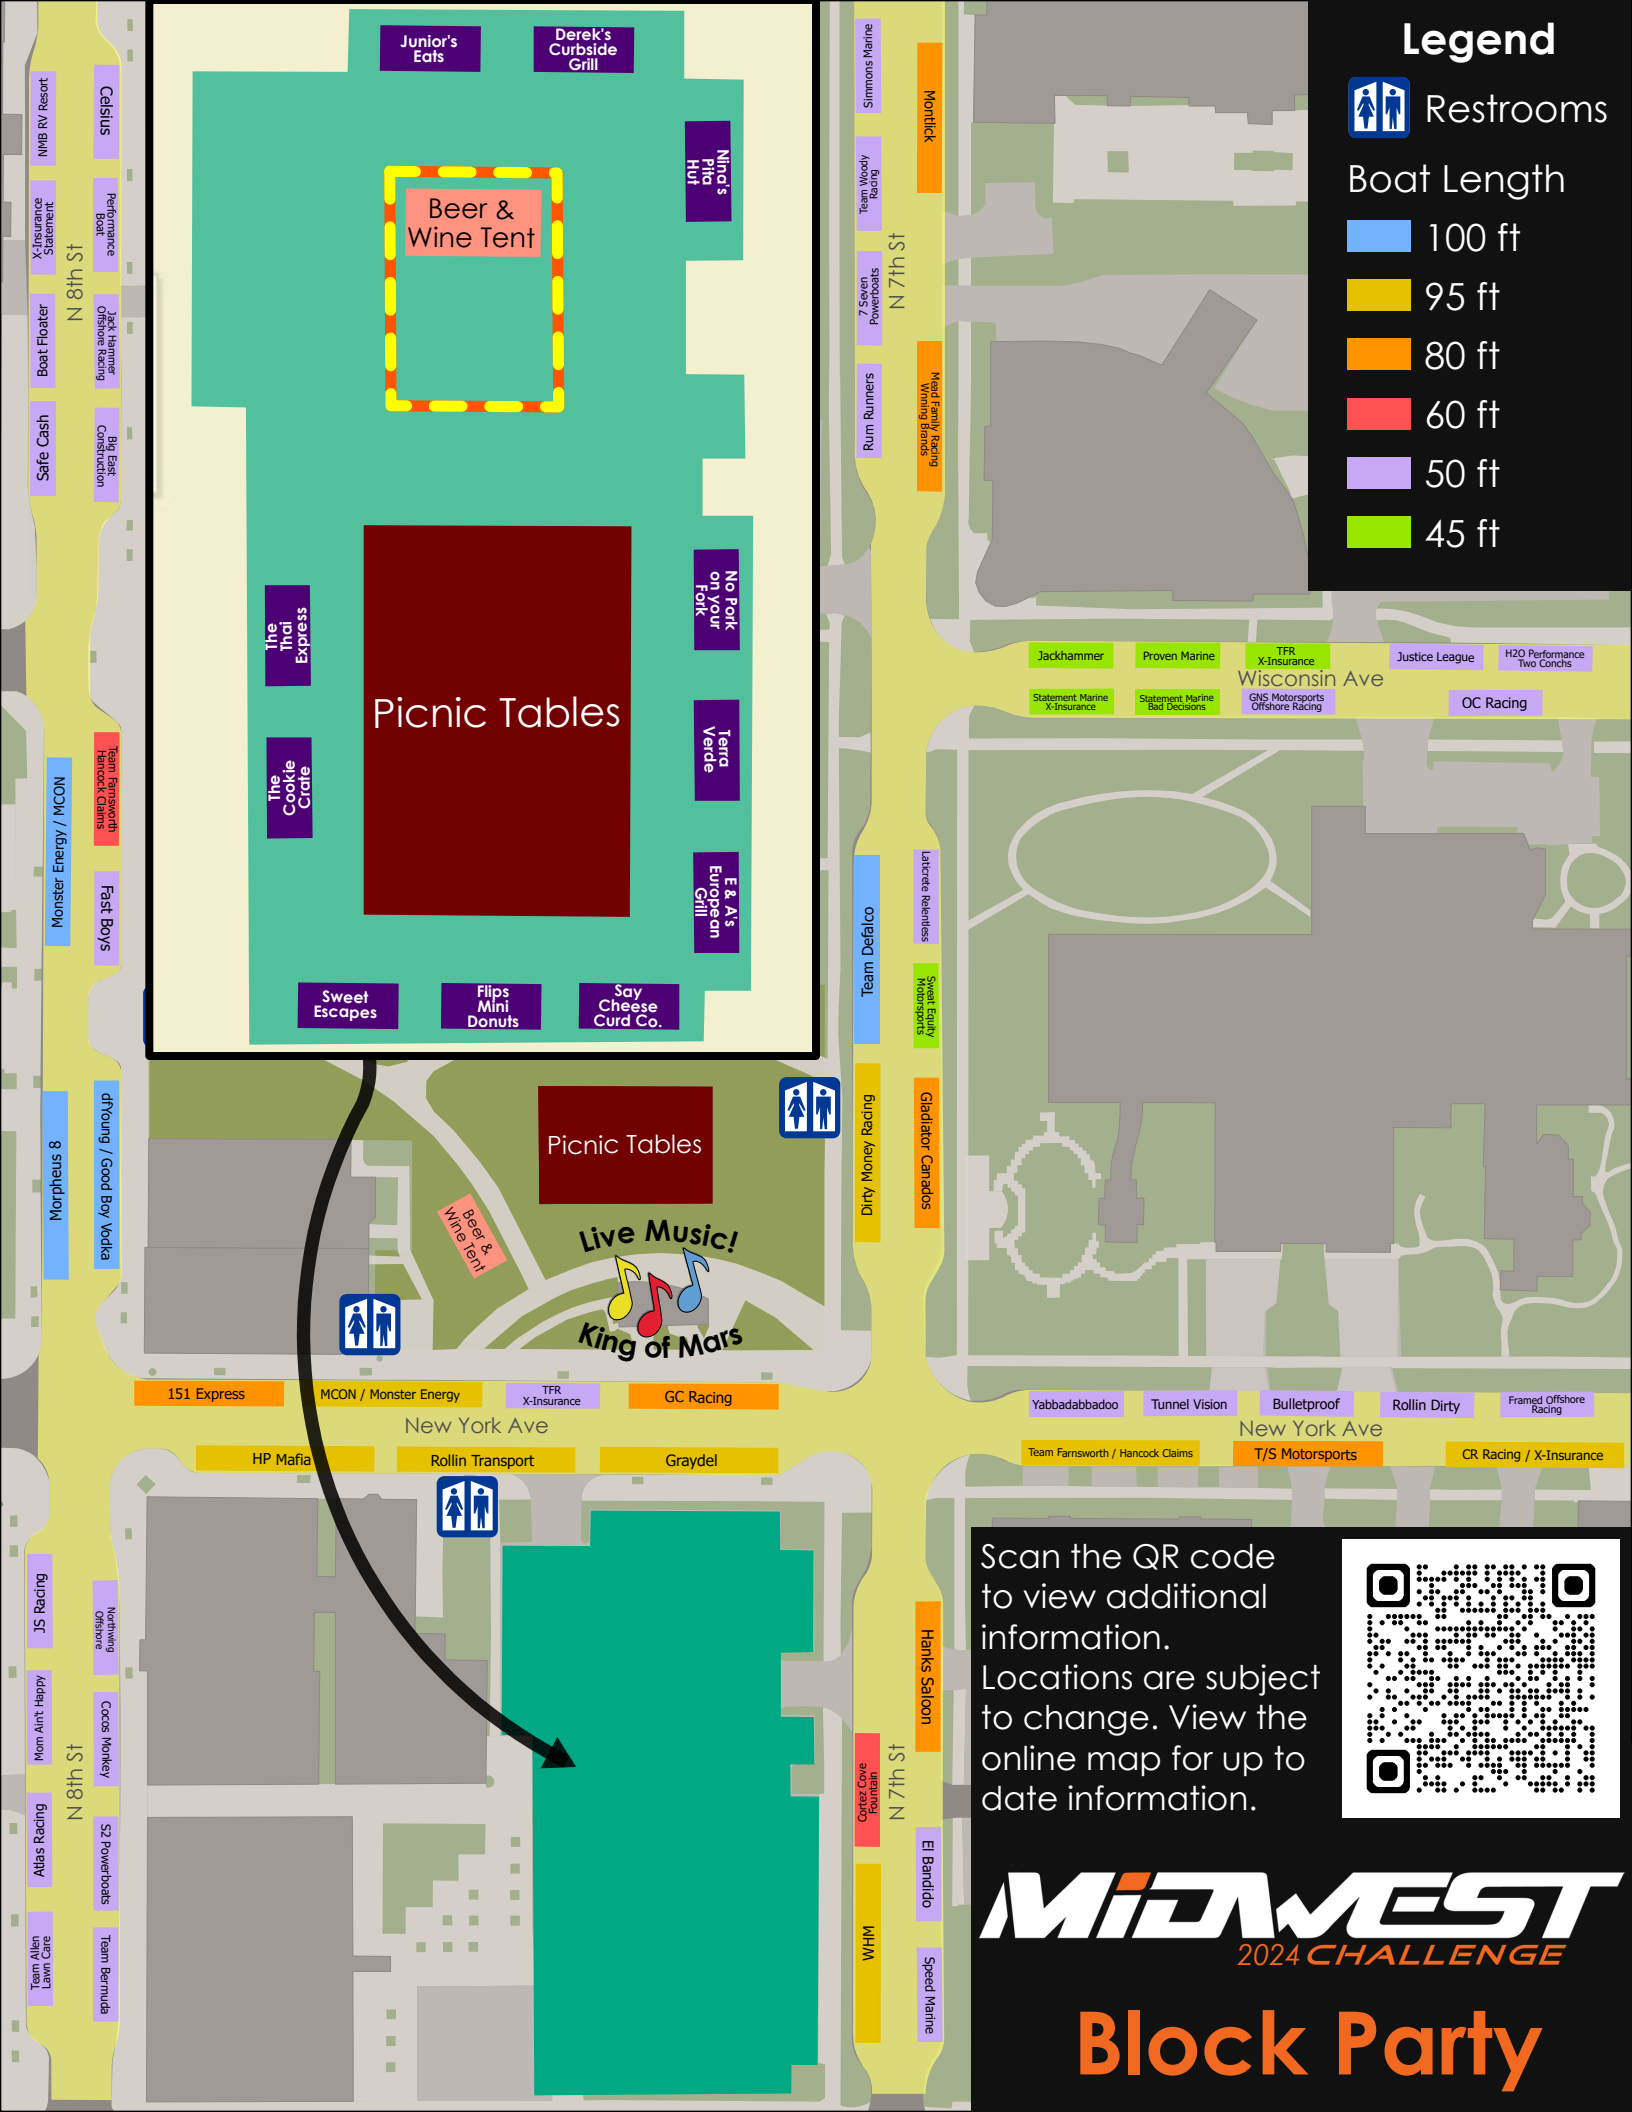

# Legend

Restrooms

100 ft

95 ft

80 ft

60 ft

50 ft

45 ft

Scan the QR code to view additional information. Locations are subject to change. View the online map for up to date information.

# MIDWEST

2024 CHALLENGE

# Block Party