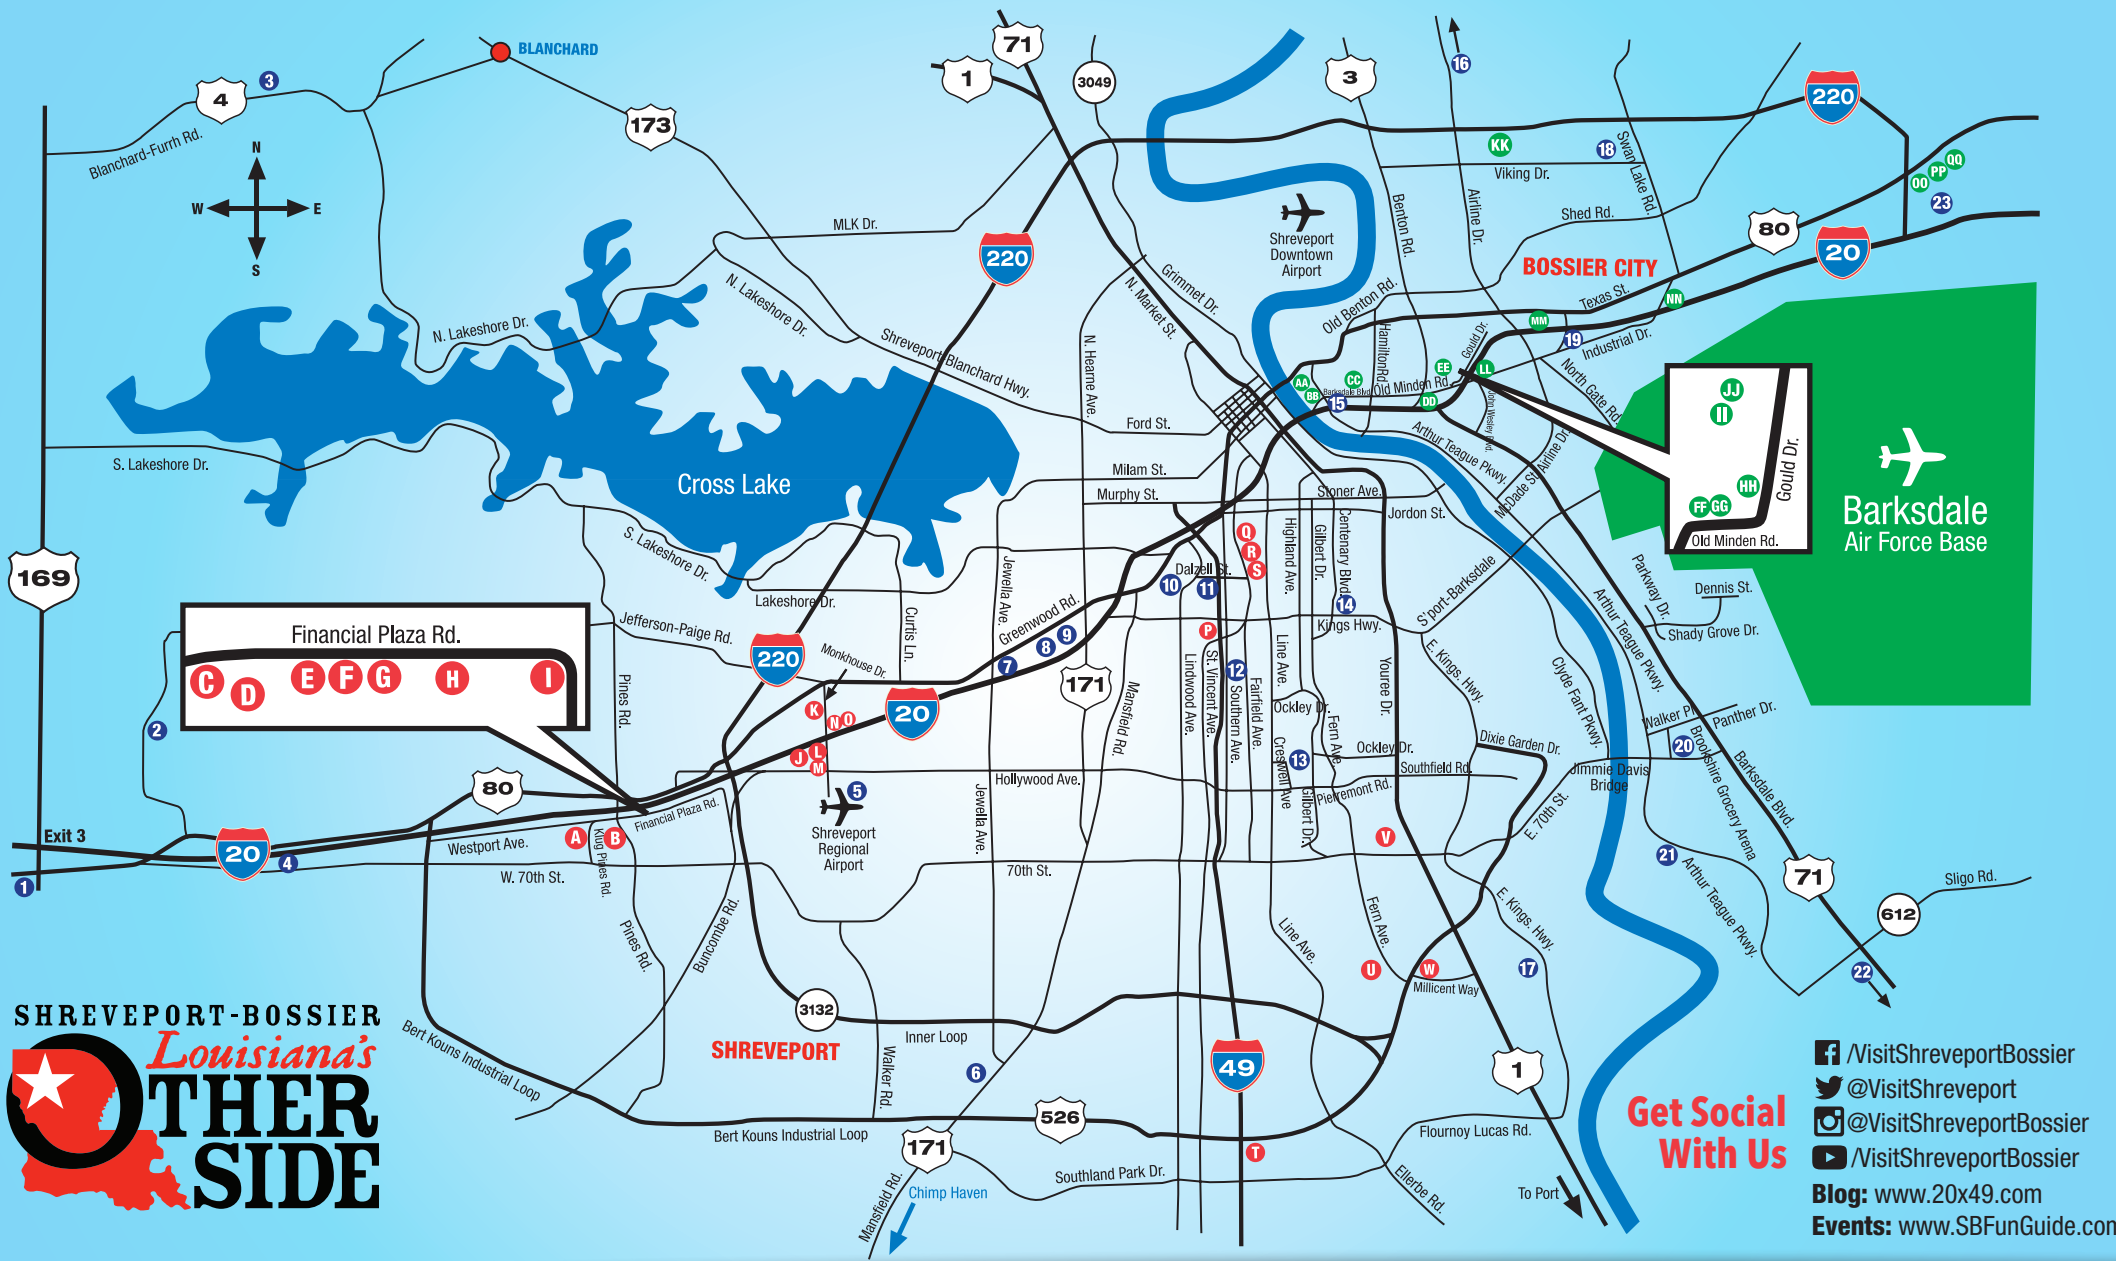

Visitor's Map of Shreveport-Bossier, Louisiana

THINGS TO...

seeanddo

1. 1 Gators and Friends Adventure Park
   11441 Hwy. 80, Greenwood | 318-938-1199
2. 2 American Rose Center
   8877 Jefferson Paige Rd. | 318-938-5402
3. 3 Walter B. Jacobs Nature Park
   8012 Blanchard Furrh Rd. | 318-929-2806
4. 4 Splash Kingdom Water Park
   7670 W. 70th St. | 318-938-5475
5. 5 Shreveport Regional Airport
   5103 Hollywood Ave. | 318-673-5370
6. 6 All Star Bowling Lanes
   9130 Mansfield Rd. | 318-687-3676
7. 7 Independence Stadium
   3301 Pershing Blvd. | 318-673-7758
8. 8 State Fairgrounds/Hirsch Coliseum
   3701 Hudson St. | 318-635-1361
9. 9 Louisiana State Exhibit Museum
   3015 Greenwood Rd. | 318-632-2020
10. 10 The Seventh Tap Brewing Project
    2640 Linwood Ave. | 318-754-4471
11. 11 Great Raft Brewing
    1251 Dalzell St. | 318-734-9881
12. 12 Mall St. Vincent
    1133 St. Vincent Ave. | 318-227-9880
13. 13 R.W. Norton Art Gallery
    4747 Creswell Ave. | 318-865-4201
14. 14 Meadows Museum of Art
    2911 Centenary Blvd. | 318-869-5169
15. 15 Flying Heart Brewing and Pub
    700 Barksdale Blvd. | 318-584-7039
16. 16 Cypress-Black Bayou Park and Recreation Area
    135 Cypress Park Dr. | 318-965-0007
17. 17 Pioneer Heritage Center
    LSUS Campus | 318-797-5339
18. 18 Holiday Lanes
    3316 Old Minden Rd. | 318-746-7331
19. 19 Party Central Family Fun Center
    4401 Viking Dr. | 318-742-7529
20. 20 Brookshire Grocery Arena
    2000 Brookshire Arena Dr. | 318-747-2501
21. 21 Red River National Wildlife Refuge Visitor Center
    150 Eagle Bend Pt. | 318-742-1219
22. 22 O.F.F. Limits Paintball
    610 Robinson Rd., Elm Grove | 318-987-2696
23. 23 Louisiana Downs Casino & Racetrack
    8000 E. Texas St. | 318-742-5555

places to stay

Location City Color Code: ● Shreveport ● Bossier City

- A Sleep Inn & Suites I-20
  6720 Klug Pines Rd. | 318-841-4404
- B Wingate by Wyndham Shreveport
  6245 Westport Ave. | 318-686-0102
- C La Quinta Inn & Suites - Shreveport
  6700 Financial Plz. | 318-671-1100
- D Comfort Suites Shreveport
  6715 Financial Cir. | 318-364-8801
- E Courtyard by Marriott Shreveport Airport
  6001 Financial Plz. | 318-686-0880

- F Motel 6
  6715 Raspberry Ln. | 318-671-0731
- G Hilton Garden Inn - Shreveport
  5971 Financial Plz. | 318-686-0148
- H WoodSpring Suites Shreveport Airport
  5725 Financial Plz. | 318-686-5066
- I Homewood Suites by Hilton Shreveport
  5485 Financial Plz. | 318-549-2000
- J Holiday Inn Express & Suites Shreveport West
  5420 Interstate Dr. | 318-686-8328

- K Residence Inn by Marriott Shreveport
  4910 W. Monkhouse Dr. | 318-635-8000
- L Quality Inn Shreveport
  5402 Interstate Dr. | 318-635-5525
- M Hampton Inn Shreveport Airport
  5226 Monkhouse Dr. | 318-636-4447
- N Best Western Plus Airport
  4927 Monkhouse Dr. | 318-635-2005
- O Economy Inn & Suites
  5101 Westwood Park Dr. | 318-631-2000
- P Sleep Inn & Suites Medical Center
  3215 Samford St. | 318-676-0058
- Q Fairfield Place Bed & Breakfast Inn
  2221 Fairfield Ave. | 318-848-7776