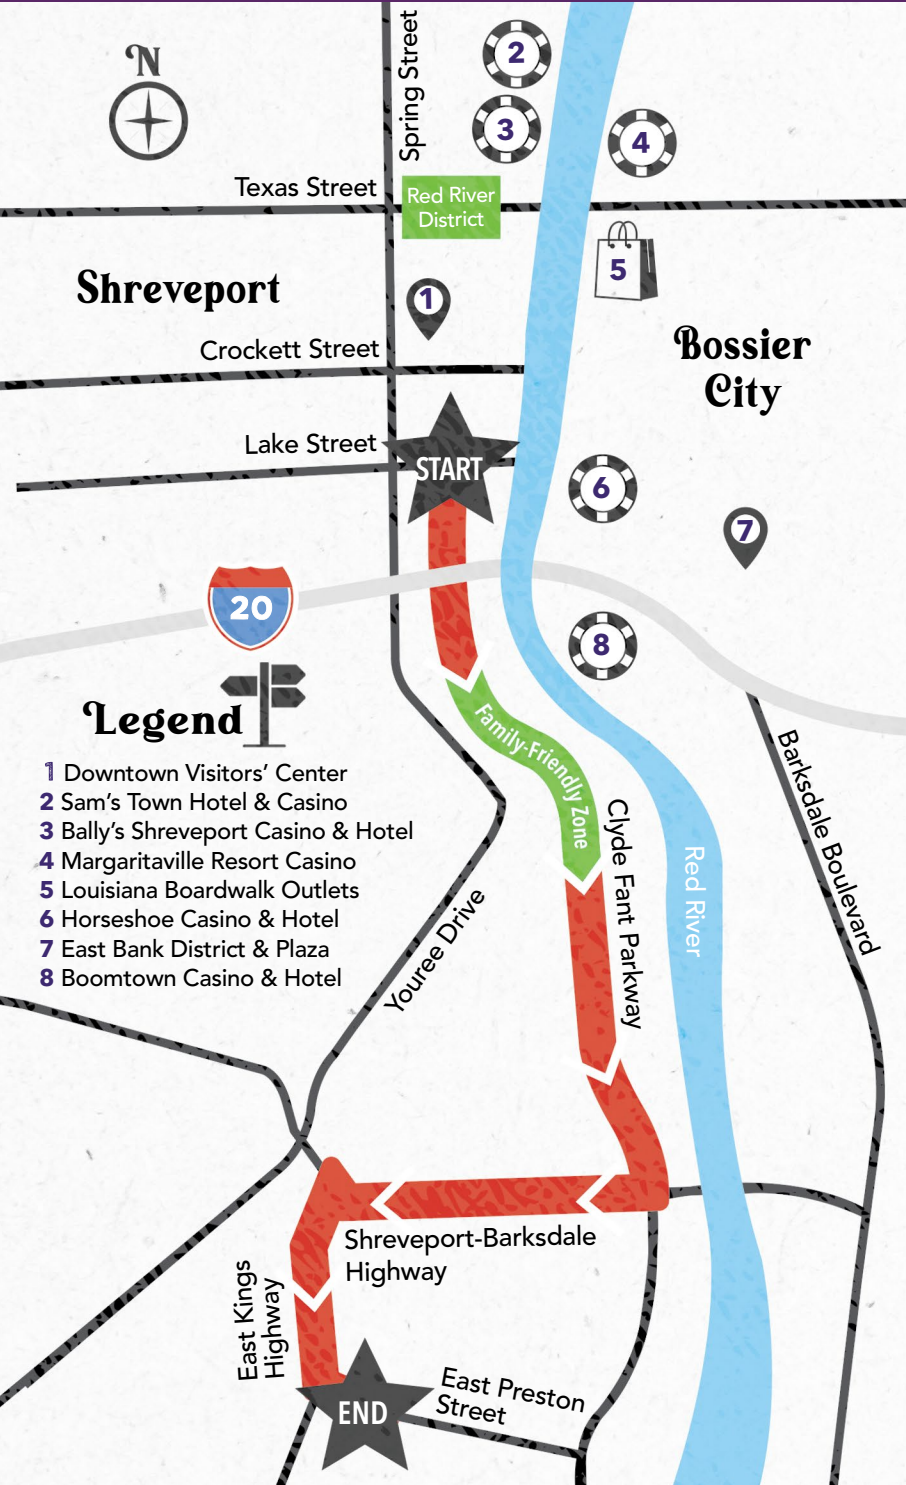

Krewe of Centaur Mardi Gras Parade

FEB. 19, 2022

Parade Route

- Begins at corner of Lake Street and Clyde Fant Parkway in downtown Shreveport
- Continues down Clyde Fant Parkway towards Shreveport-Barksdale Highway
- Left turn on East Kings Highway
- Ends at the corner of East Kings Highway at East Preston Street