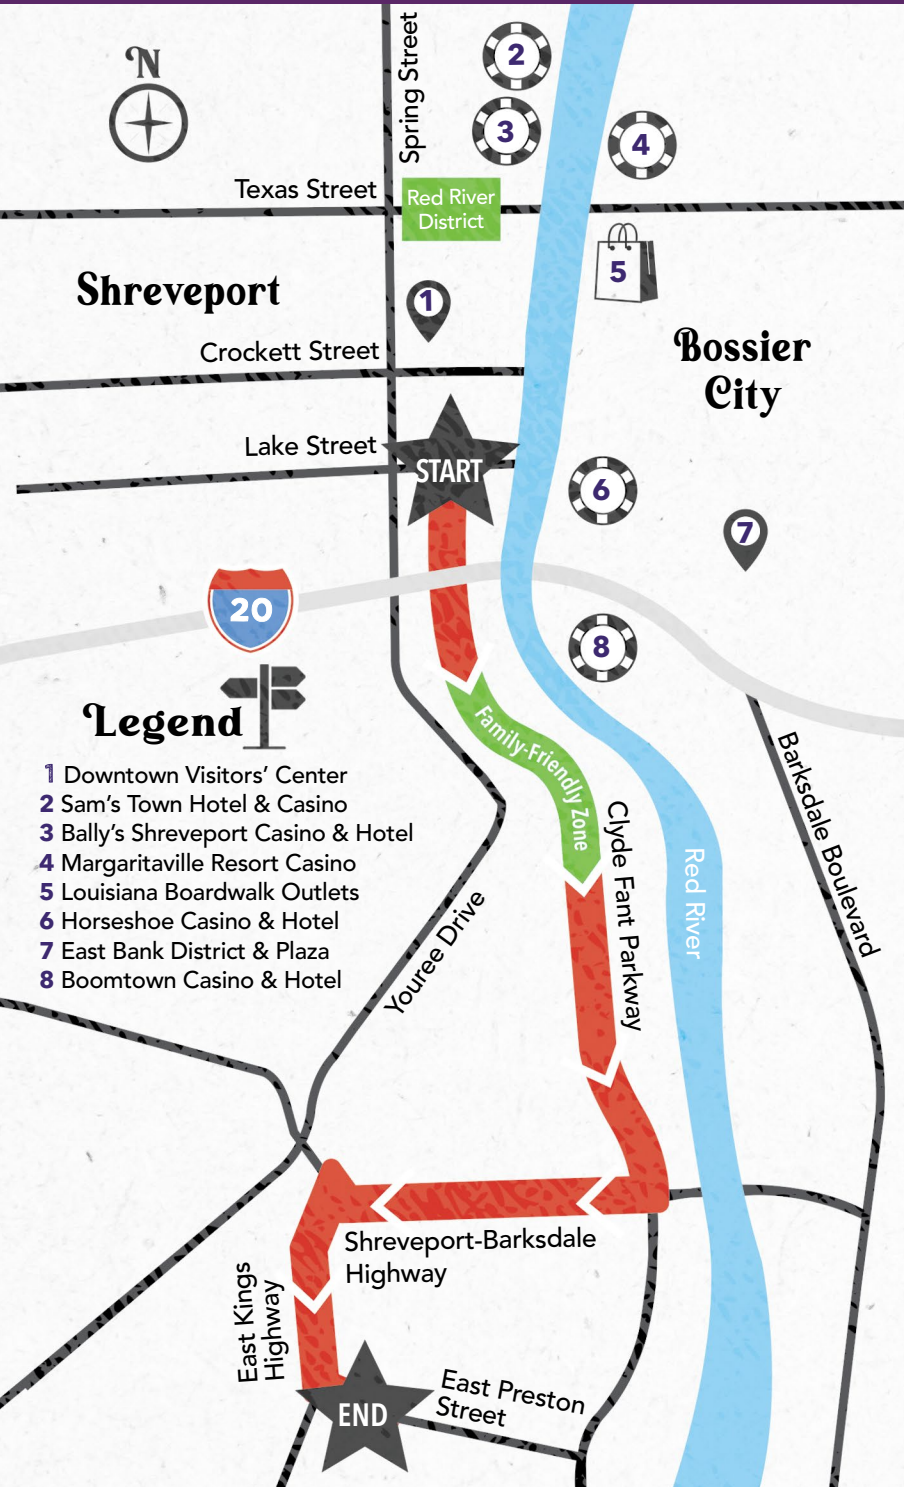

Krewe of Gemini Mardi Gras Parade

FEB. 26, 2022

Parade Route

- Begins at corner of Lake Street and Clyde Fant Parkway in downtown Shreveport
- Continues down Clyde Fant Parkway towards Shreveport-Barksdale Highway
- Left turn on East Kings Highway
- Ends at the corner of East Kings Highway at East Preston Street