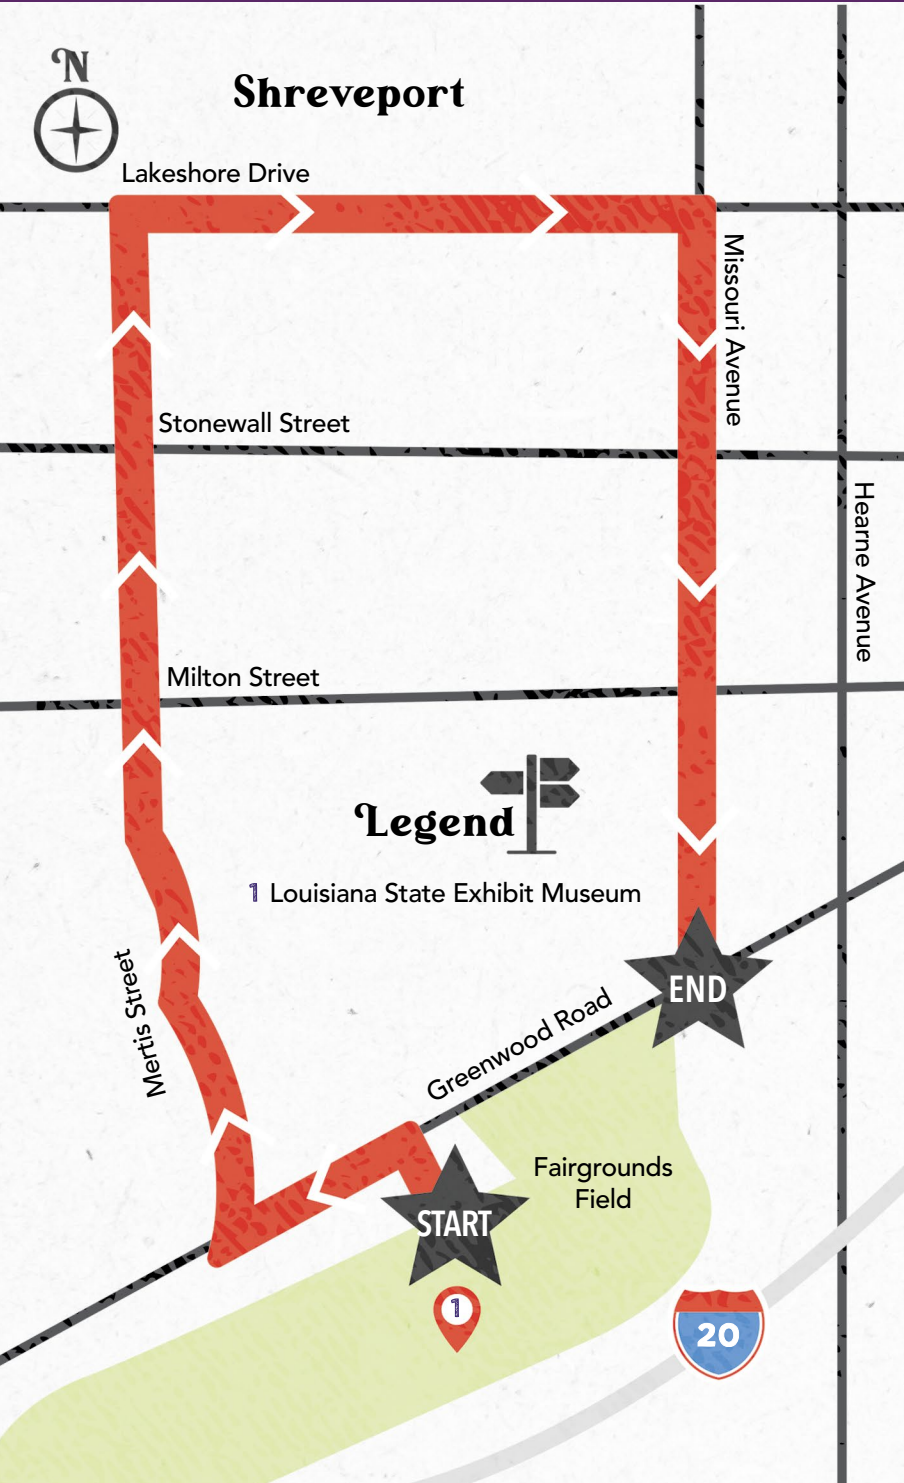

Krewe of Sobek Mardi Gras Parade

JAN. 15, 2022

Parade Route

- Begins at the Fair Grounds Field parking lot along Grosjean Street
- Left turn on Greenwood Road
- Right turn on Mertis Street
- Right turn on Lakeshore Drive
- Right turn on Missouri Avenue back towards the Fair Grounds Field