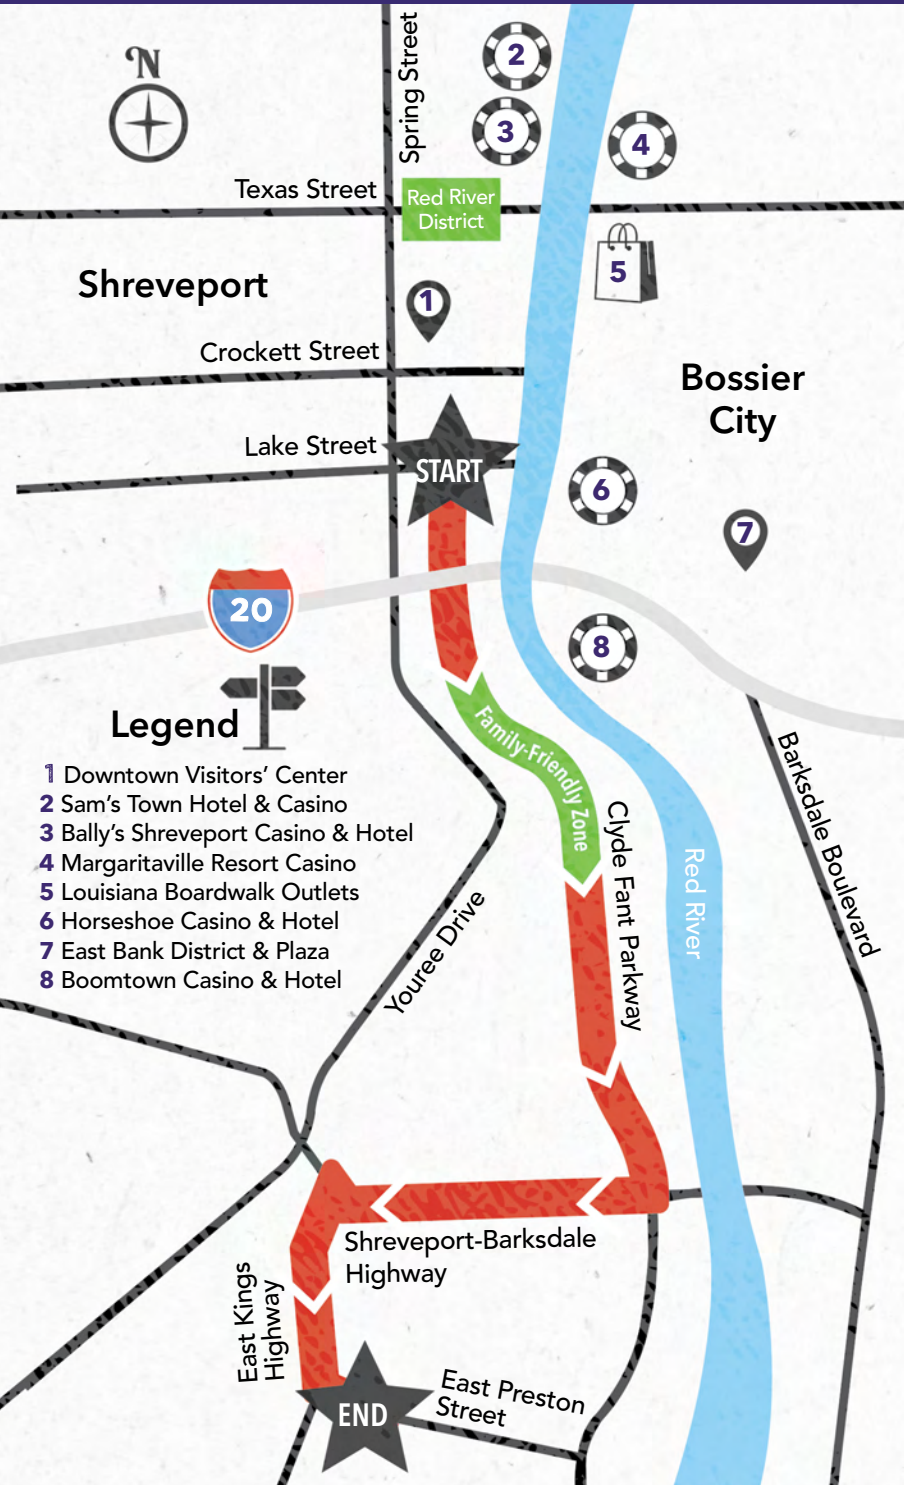

# Krewe of Centaur Mardi Gras Parade

FEB. 11, 2023

## PARADE ROUTE

- Begins at corner of Lake Street and Clyde Fant Parkway in downtown Shreveport
- Continues down Clyde Fant Parkway towards Shreveport-Barksdale Highway
- Left turn on East Kings Highway
- Ends at the corner of East Kings Highway at East Preston Street