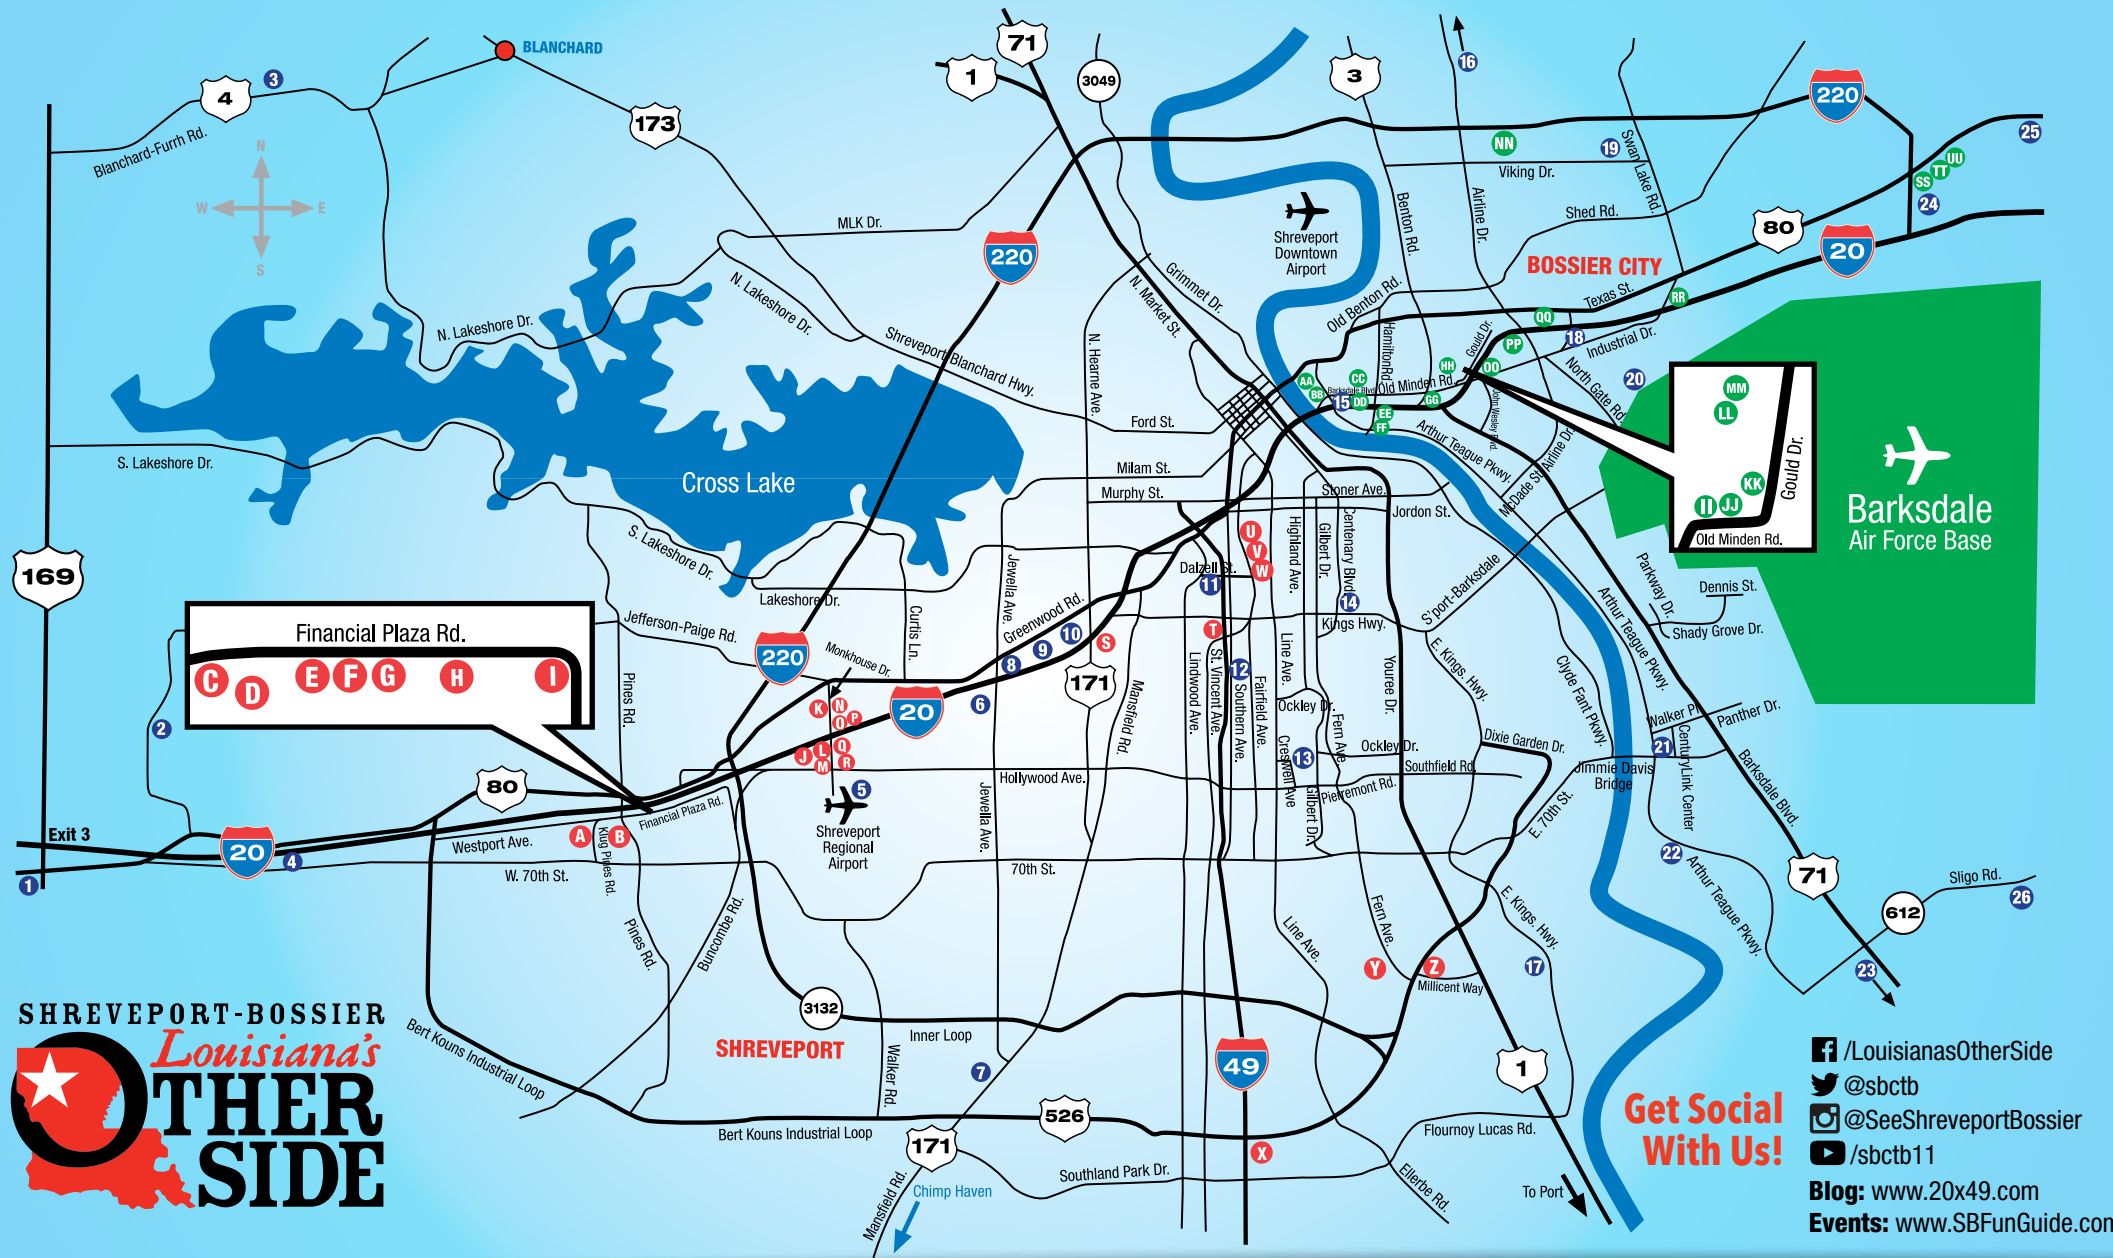

Visitor's Map of Shreveport-Bossier, Louisiana

THINGS TO... see and do

1. 1 Gators and Friends Adventure Park
   11441 Hwy. 80, Greenwood | 318-938-1199
2. 2 American Rose Center
   8877 Jefferson-Paige Rd | 318-938-5402
3. 3 Walter B. Jacobs Nature Park
   8012 Blanchard Furrh Rd
   318-929-2806
4. 4 Splash Kingdom Water Park
   7670 W. 70th St | 318-938-5475
5. 5 Shreveport Regional Airport
   5103 Hollywood Ave | 318-635-7933
6. 6 Libbey Glass Factory Outlet
   4302 Jewella Ave | 318-621-0265
7. 7 All Star Bowling Lanes
   9130 Mansfield Rd | 318-687-3676
8. 8 Independence Stadium
   3301 Pershing Blvd | 318-673-7758
9. 9 State Fairgrounds/Hirsch Coliseum
   3701 Hudson St | 318-635-1361
10. 10 Louisiana State Exhibit Museum
    3015 Greenwood Rd | 318-632-2020
11. 11 Great Raft Brewing
    1251 Dalzell St | 318-734-8101
12. 12 Mall St. Vincent
    1133 St. Vincent Ave | 318-227-9880
13. 13 R.W. Norton Art Gallery
    4747 Creswell Ave | 318-865-4201
14. 14 Meadows Museum of Art
    2911 Centenary Blvd | 318-869-5169
15. 15 Flying Heart Brewing and Pub
    700 Barksdale Blvd | 318-344-8775
16. 16 Cypress-Black Bayou Park and Recreation Area
    135 Cypress Park Dr | 318-965-0007
17. 17 Pioneer Heritage Center
    LSUS Campus | 318-797-5332
18. 18 Holiday Lanes
    3316 Old Minden Rd | 318-746-7331
19. 19 Party Central Family Fun Center
    4401 Viking Dr | 318-742-7529
20. 20 Barksdale Global Power Museum
    Barksdale AFB, 88 Shreveport Rd
    318-752-0055
21. 21 CenturyLink Center
    2000 CenturyLink Center Dr | 318-747-2501
22. 22 Red River National Wildlife Refuge
    Visitor Center
    150 Eagle Bend Point | 318-742-1219
23. 23 Off Limits Paintball
    610 Robinson Rd, Elm Grove | 318-987-2696
24. 24 Harrah's Louisiana Downs
    8000 E. Texas St | 318-742-5555
25. 25 Touchstone Wildlife Museum
    3386 Hwy. 80 East | 318-949-2323
26. 26 Olde Oaks Golf Club
    60 Golf Club Dr | 318-742-0333

places to stay

- **A** Sleep Inn & Suites I-20
  6720 Klug Pines Rd. • 318-841-4404
- **B** Wingate by Wyndham Shreveport
  6245 Westport Ave. • 318-686-0102
- **C** La Quinta Inn & Suites - Shreveport
  6700 Financial Plz. • 318-671-1100
- **D** Comfort Suites Shreveport
  6715 Financial Circle • 318-364-8801
- **E** Courtyard by Marriott Shreveport Airport
  6001 Financial Plz. • 318-686-0880
- **F** Motel 6
  6715 Raspberry Ln. • 318-671-0731
- **G** Hilton Garden Inn - Shreveport
  5971 Financial Plz. • 318-686-0148
- **H** WoodSpring Suites
  5725 Financial Plz. • 318-686-5066
- **I** Homewood Suites by Hilton Shreveport
  5485 Financial Plz. • 318-549-2000
- **J** Holiday Inn Express & Suites
  Shreveport West
  5420 Interstate Dr. • 318-686-8328

Location City Color Code: ● Shreveport ● Bossier City