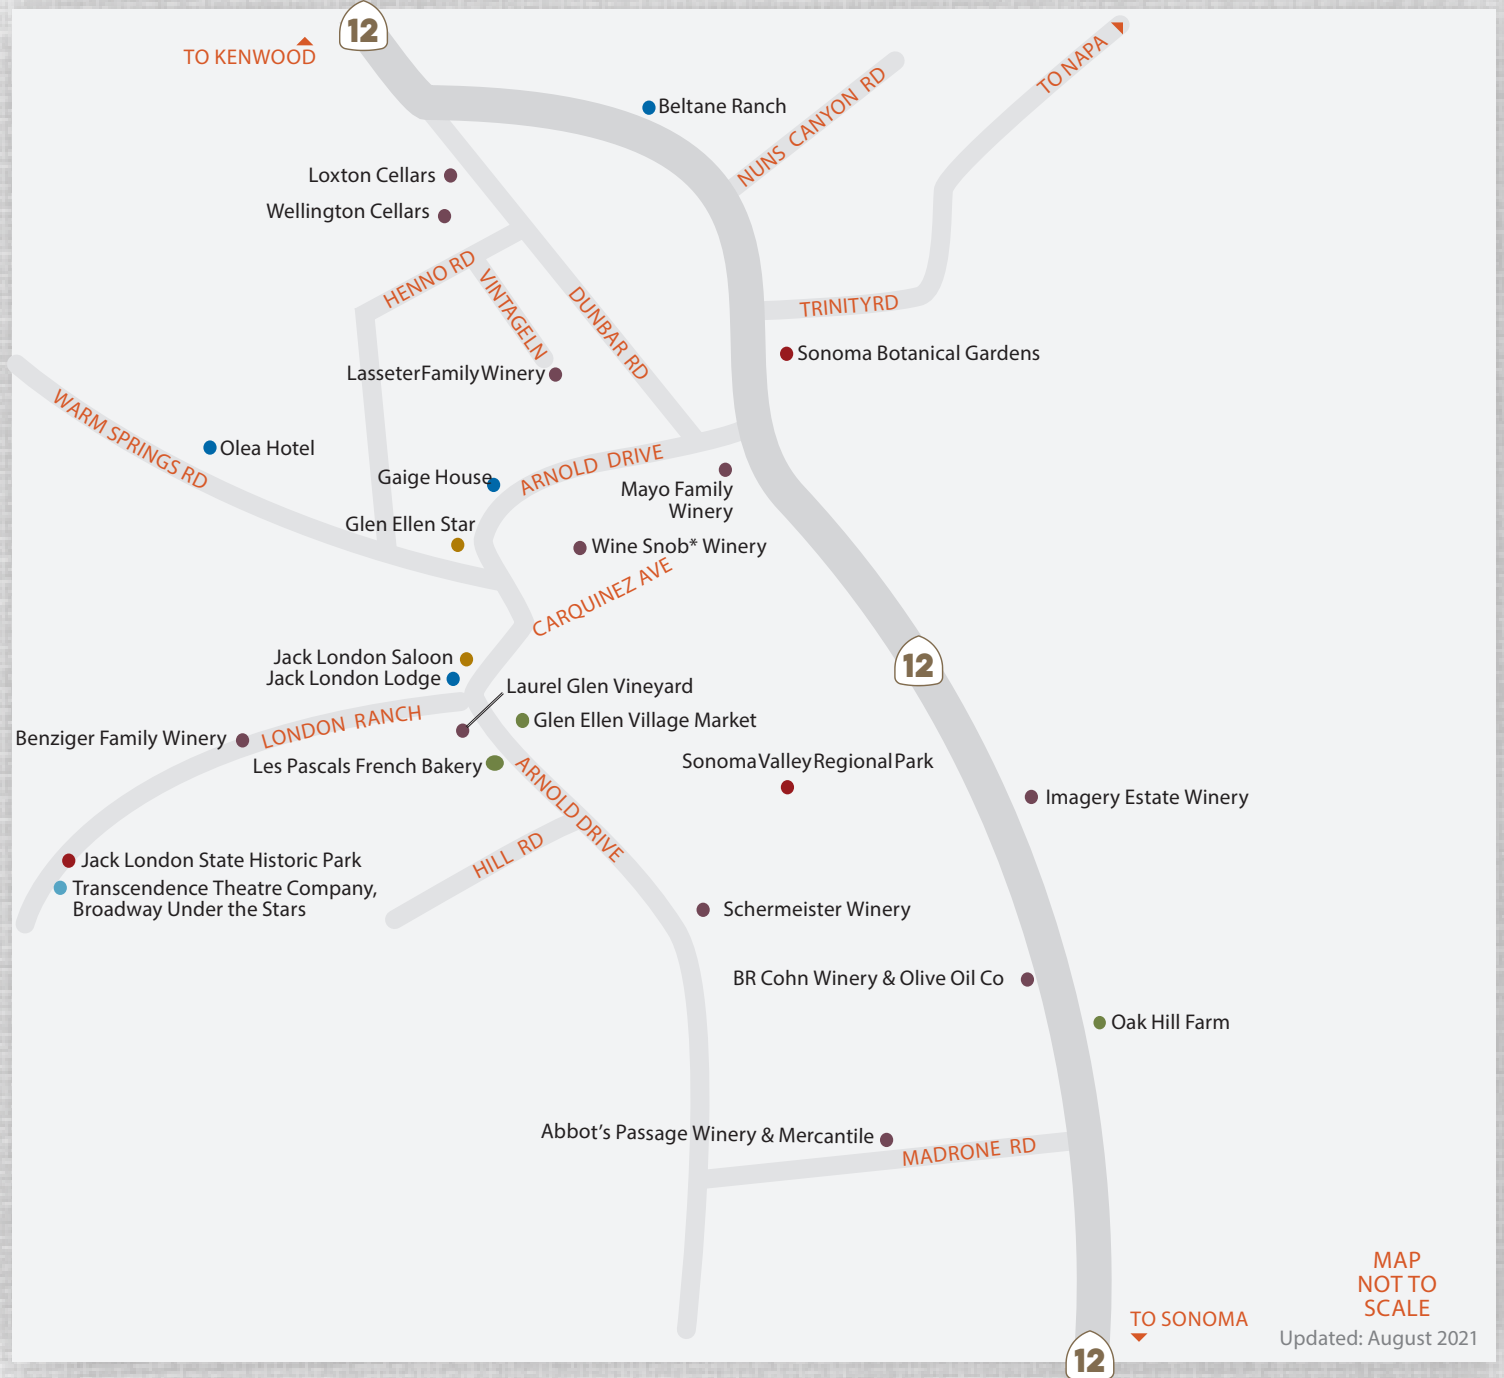

# GLEN ELLEN

MAP NOT TO SCALE  
Updated: August 2021

- LODGING
- FOOD + DINING
- WINE + WINERIES
- SHOPPING
- FUN THINGS TO DO
- SERVICES
- ARTS
- EVENT SITES & SERVICES

EXPERIENCE  
*Sonoma Valley*  
CALIFORNIA