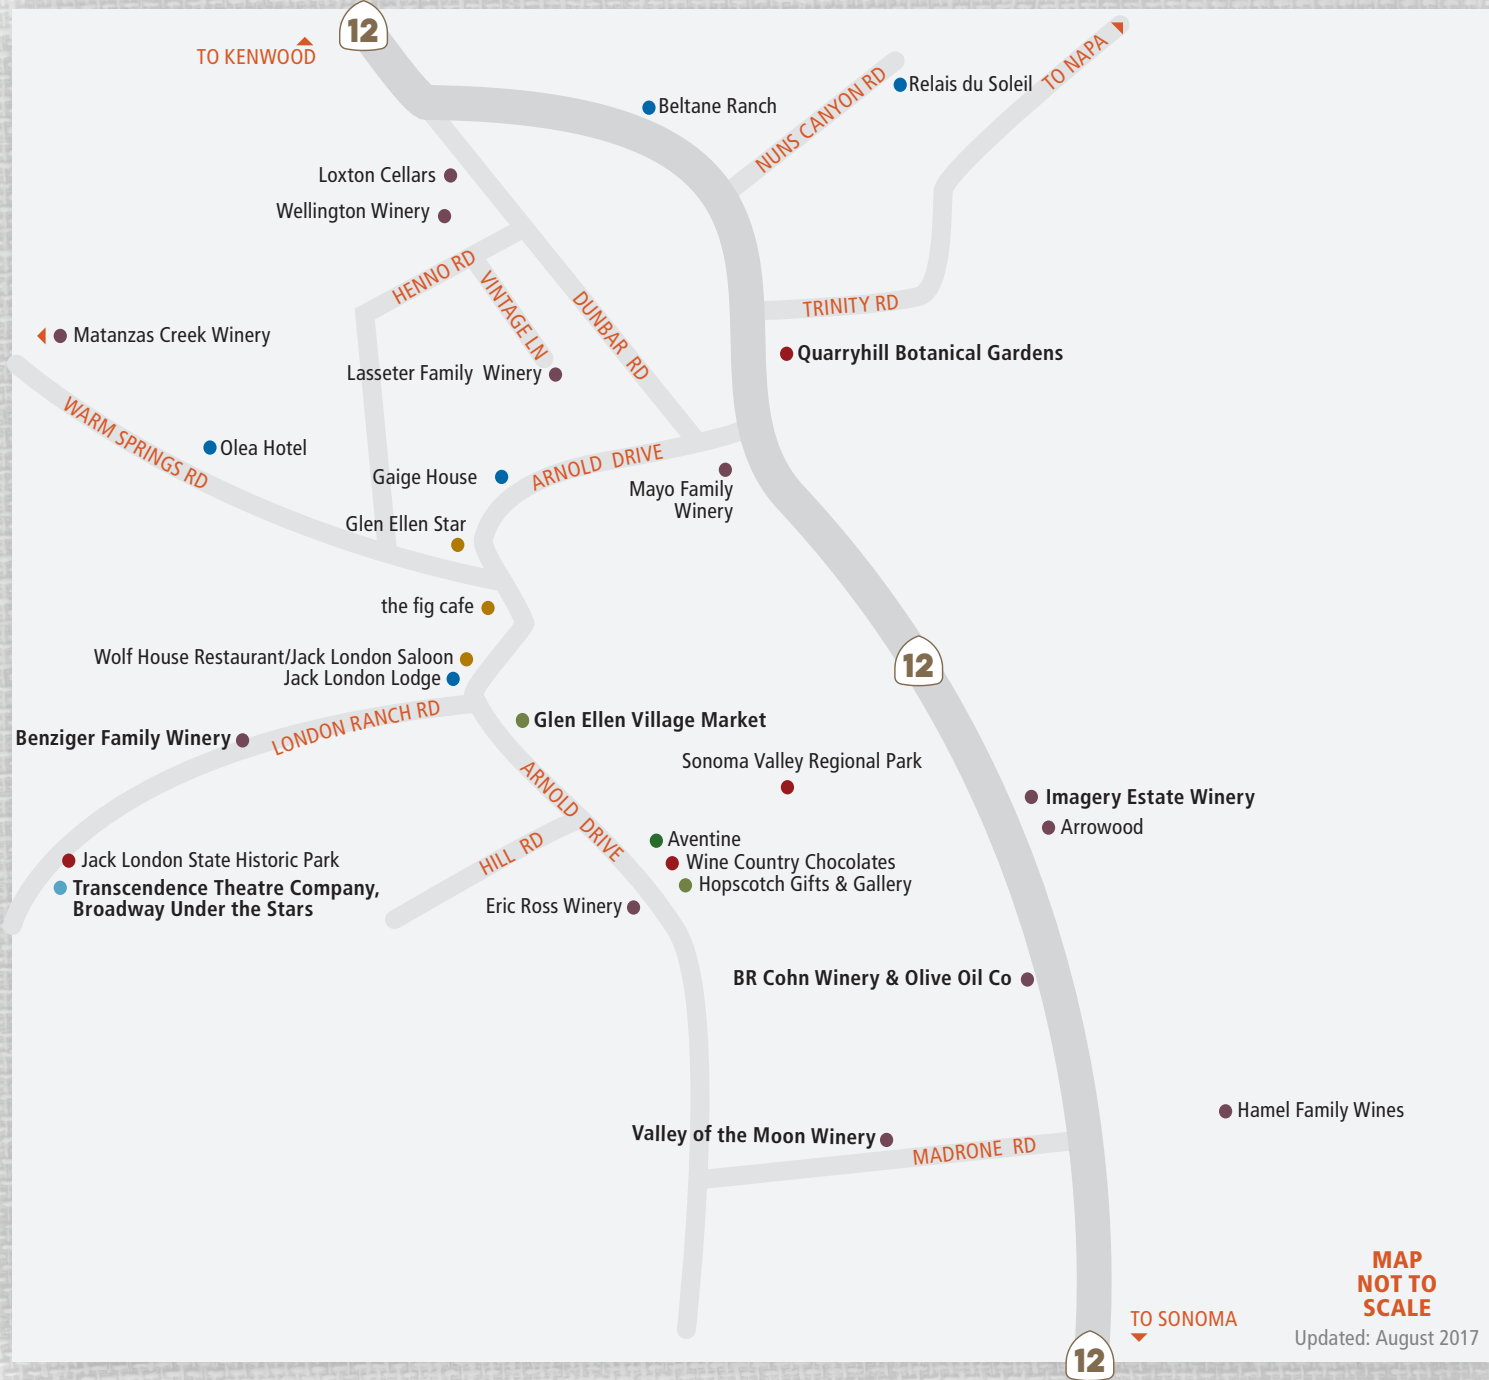

GLEN ELLEN

- LODGING
- FOOD + DINING
- WINE + WINERIES
- SHOPPING
- FUN THINGS TO DO
- SERVICES
- ARTS
- EVENT SITES & SERVICES

EXPERIENCE
Sonoma Valley
CALIFORNIA

1-866-996-1090

SONOMAVALLEY.COM