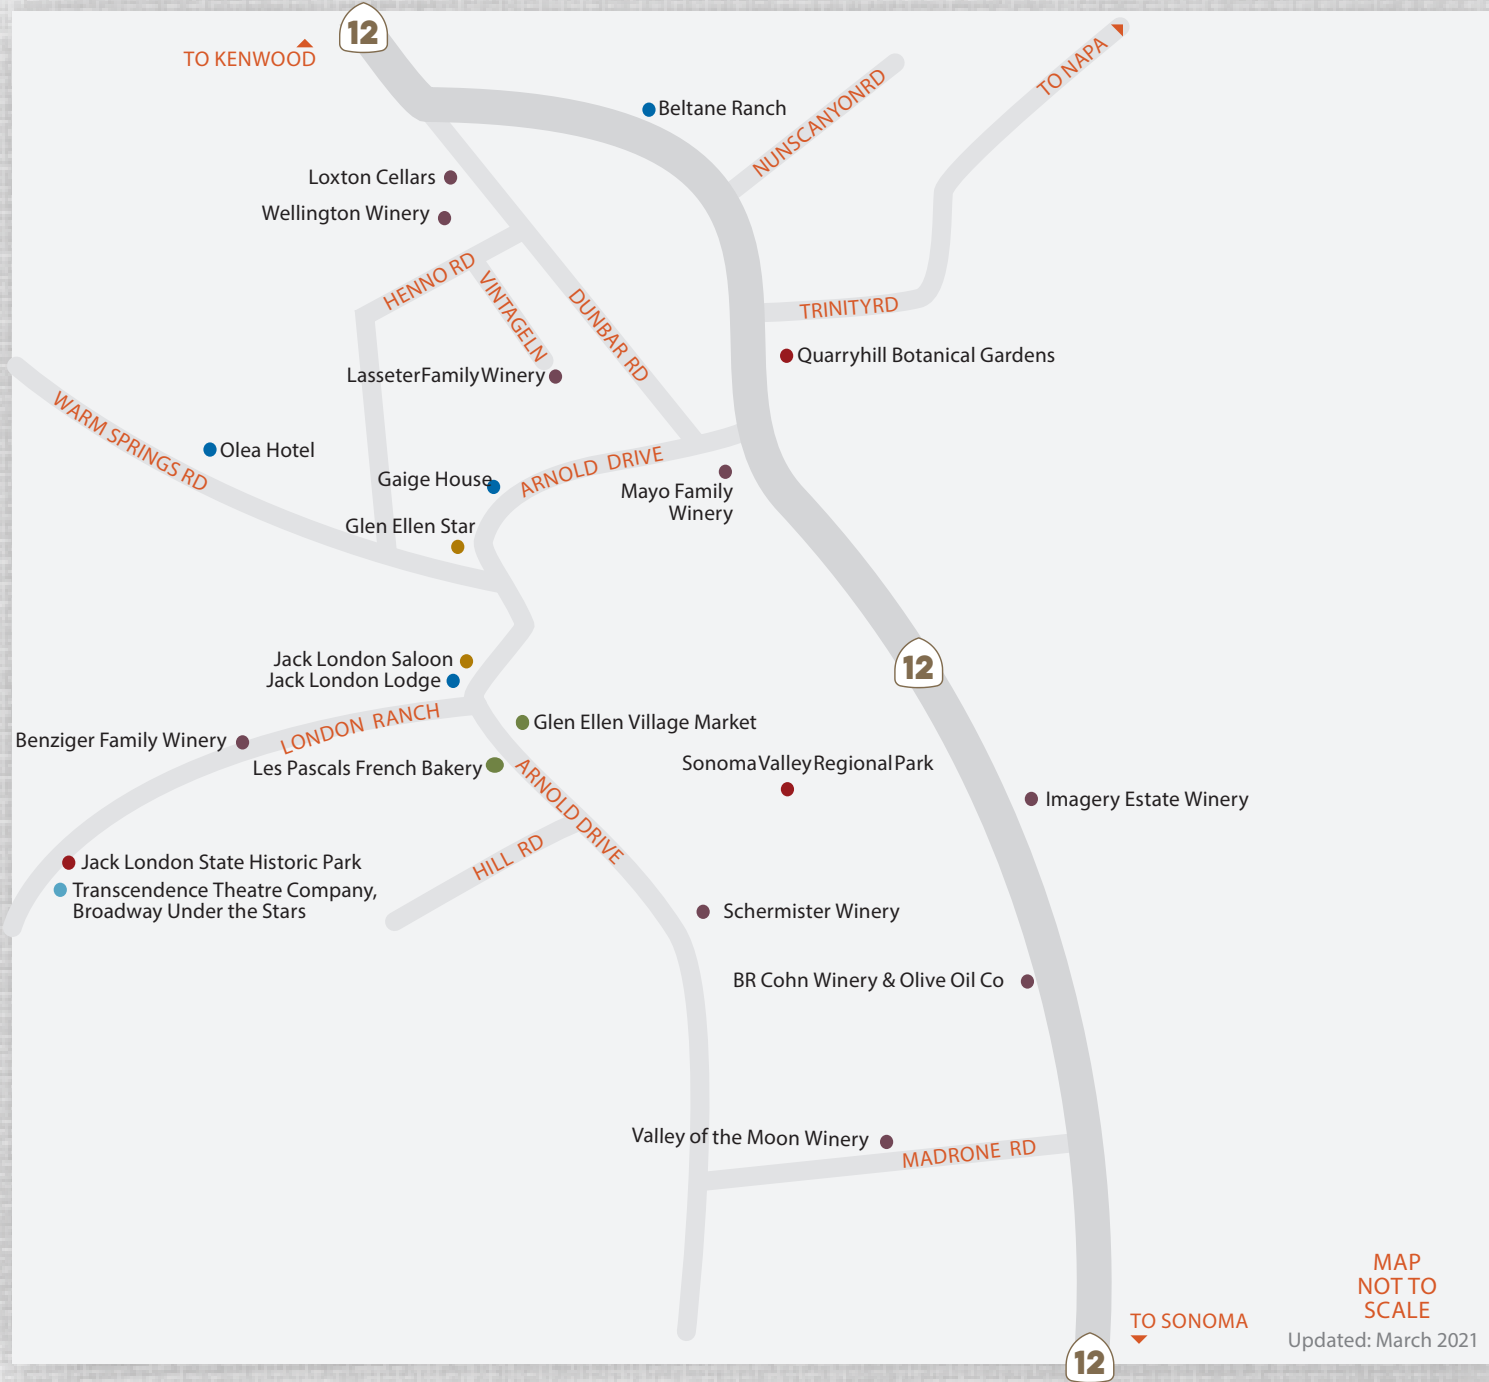

GLEN ELLEN

MAP NOT TO SCALE
Updated: March 2021

- LODGING
- FOOD + DINING
- WINE + WINERIES
- SHOPPING
- FUN THINGS TO DO
- SERVICES
- ARTS
- EVENT SITES & SERVICES

EXPERIENCE
Sonoma Valley
CALIFORNIA

1-866-996-1090
SONOMAVALLEY.COM