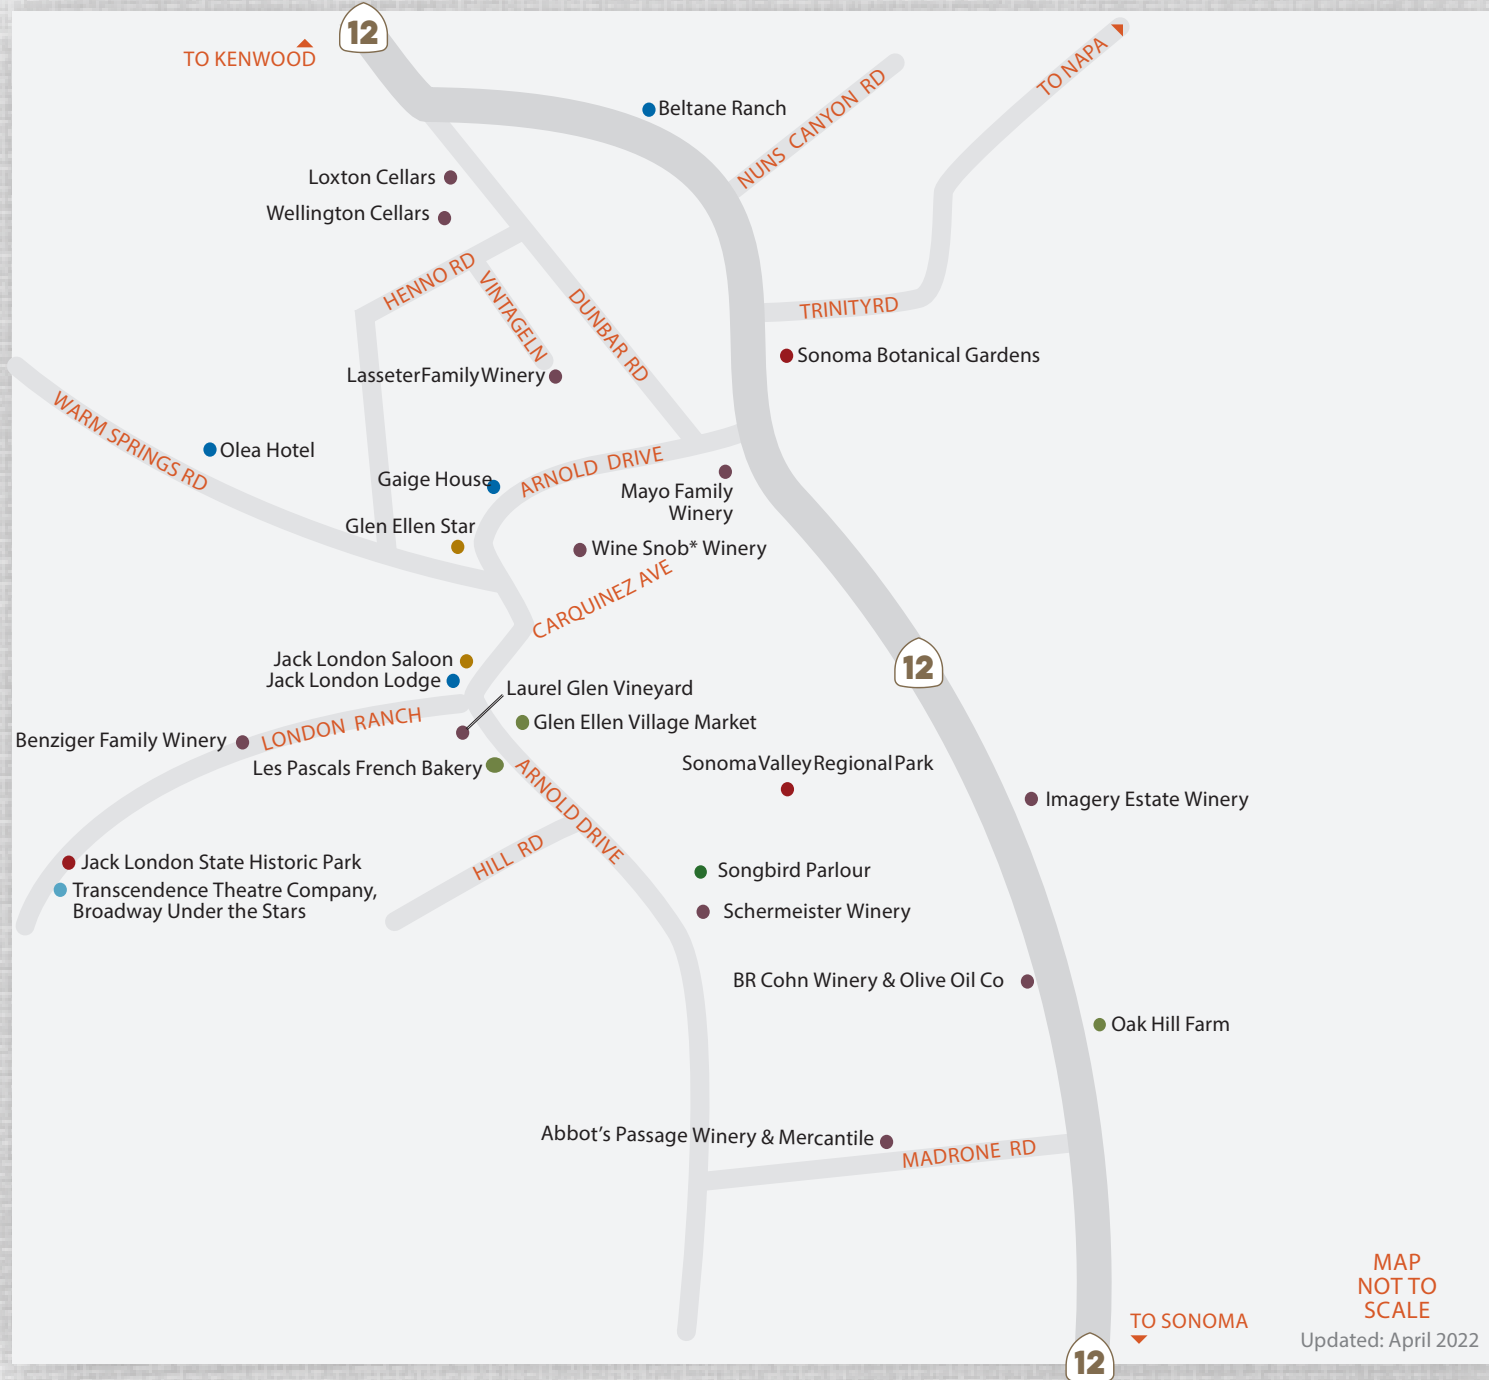

GLEN ELLEN

MAP NOT TO SCALE
Updated: April 2022

- LODGING
- FOOD + DINING
- WINE + WINERIES
- SHOPPING
- FUN THINGS TO DO
- SERVICES
- ARTS
- EVENT SITES & SERVICES

EXPERIENCE
Sonoma Valley
CALIFORNIA

1-866-996-1090
SONOMAVALLEY.COM