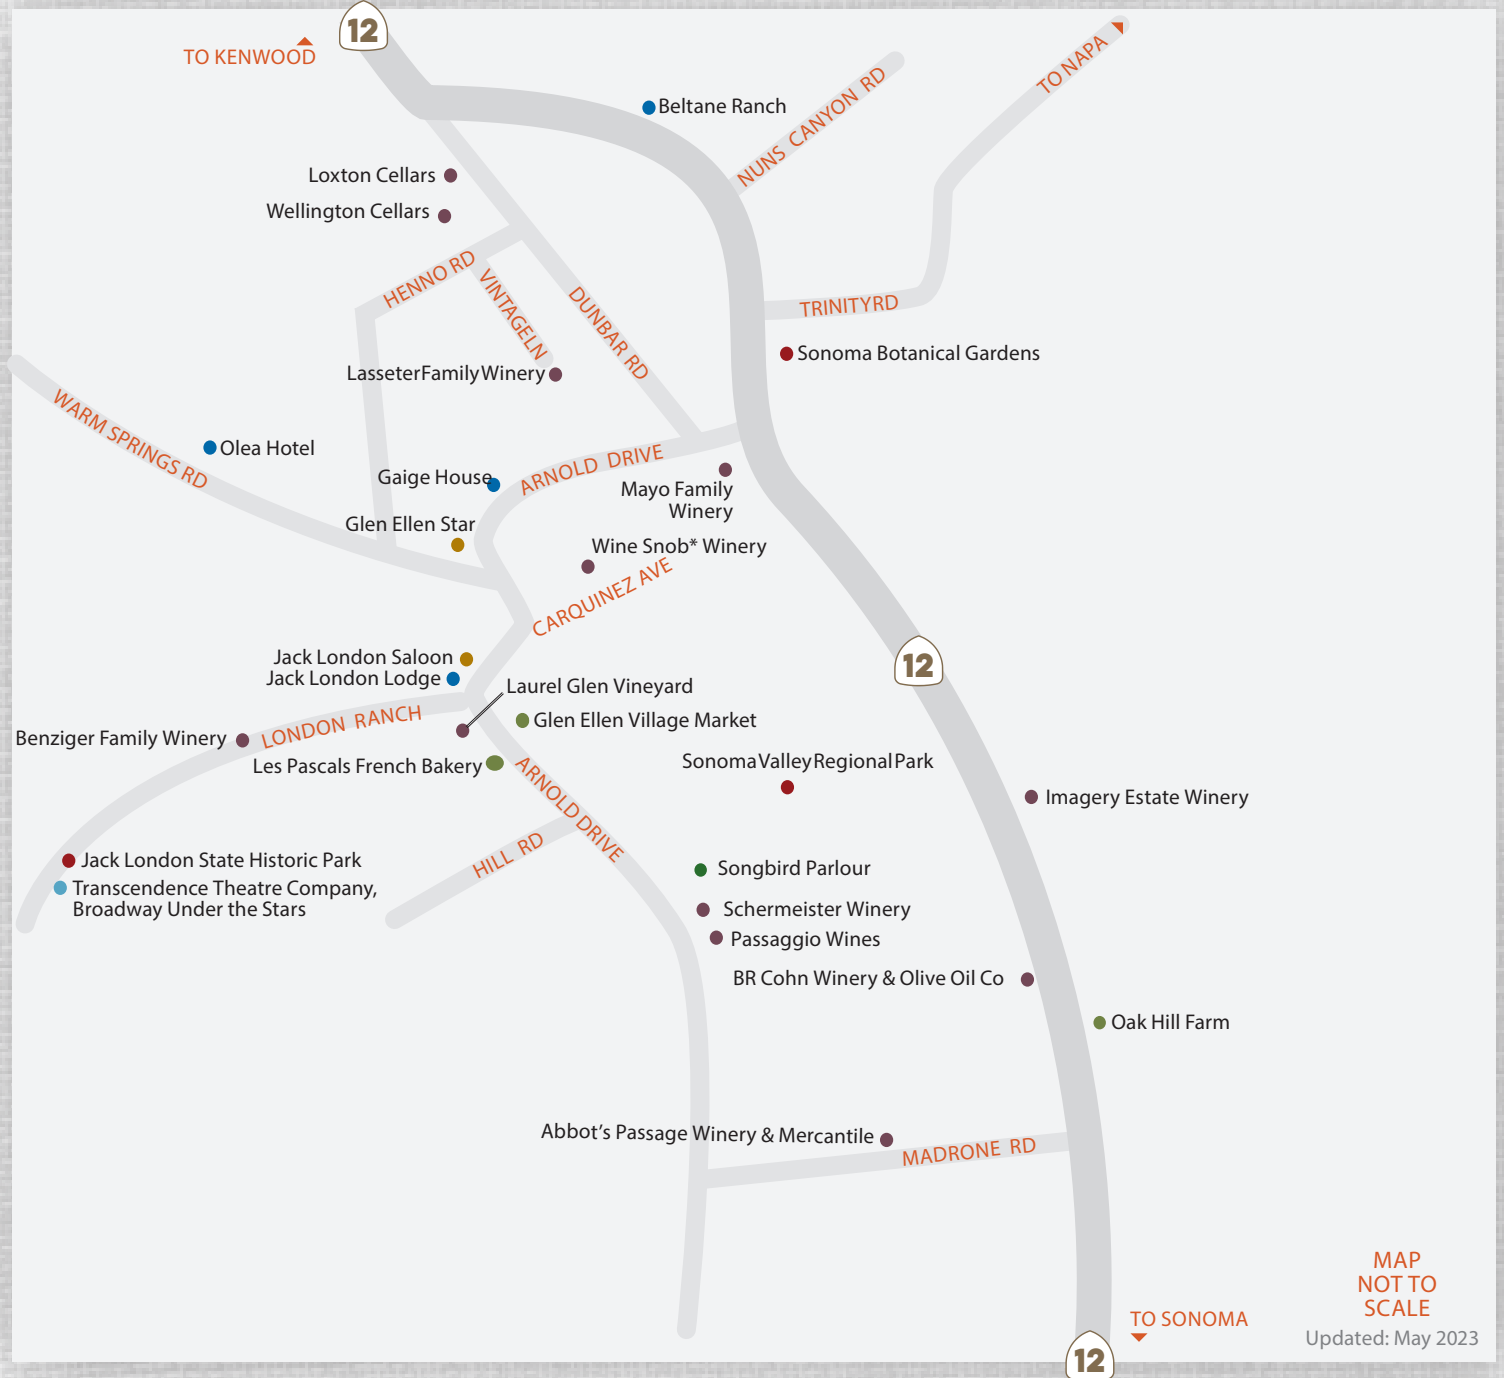

GLEN ELLEN

MAP NOT TO SCALE
Updated: May 2023

- LODGING
- FOOD + DINING
- WINE + WINERIES
- SHOPPING
- FUN THINGS TO DO
- SERVICES
- ARTS
- EVENT SITES & SERVICES

EXPERIENCE
Sonoma Valley
CALIFORNIA

1-866-996-1090
SONOMAVALLEY.COM