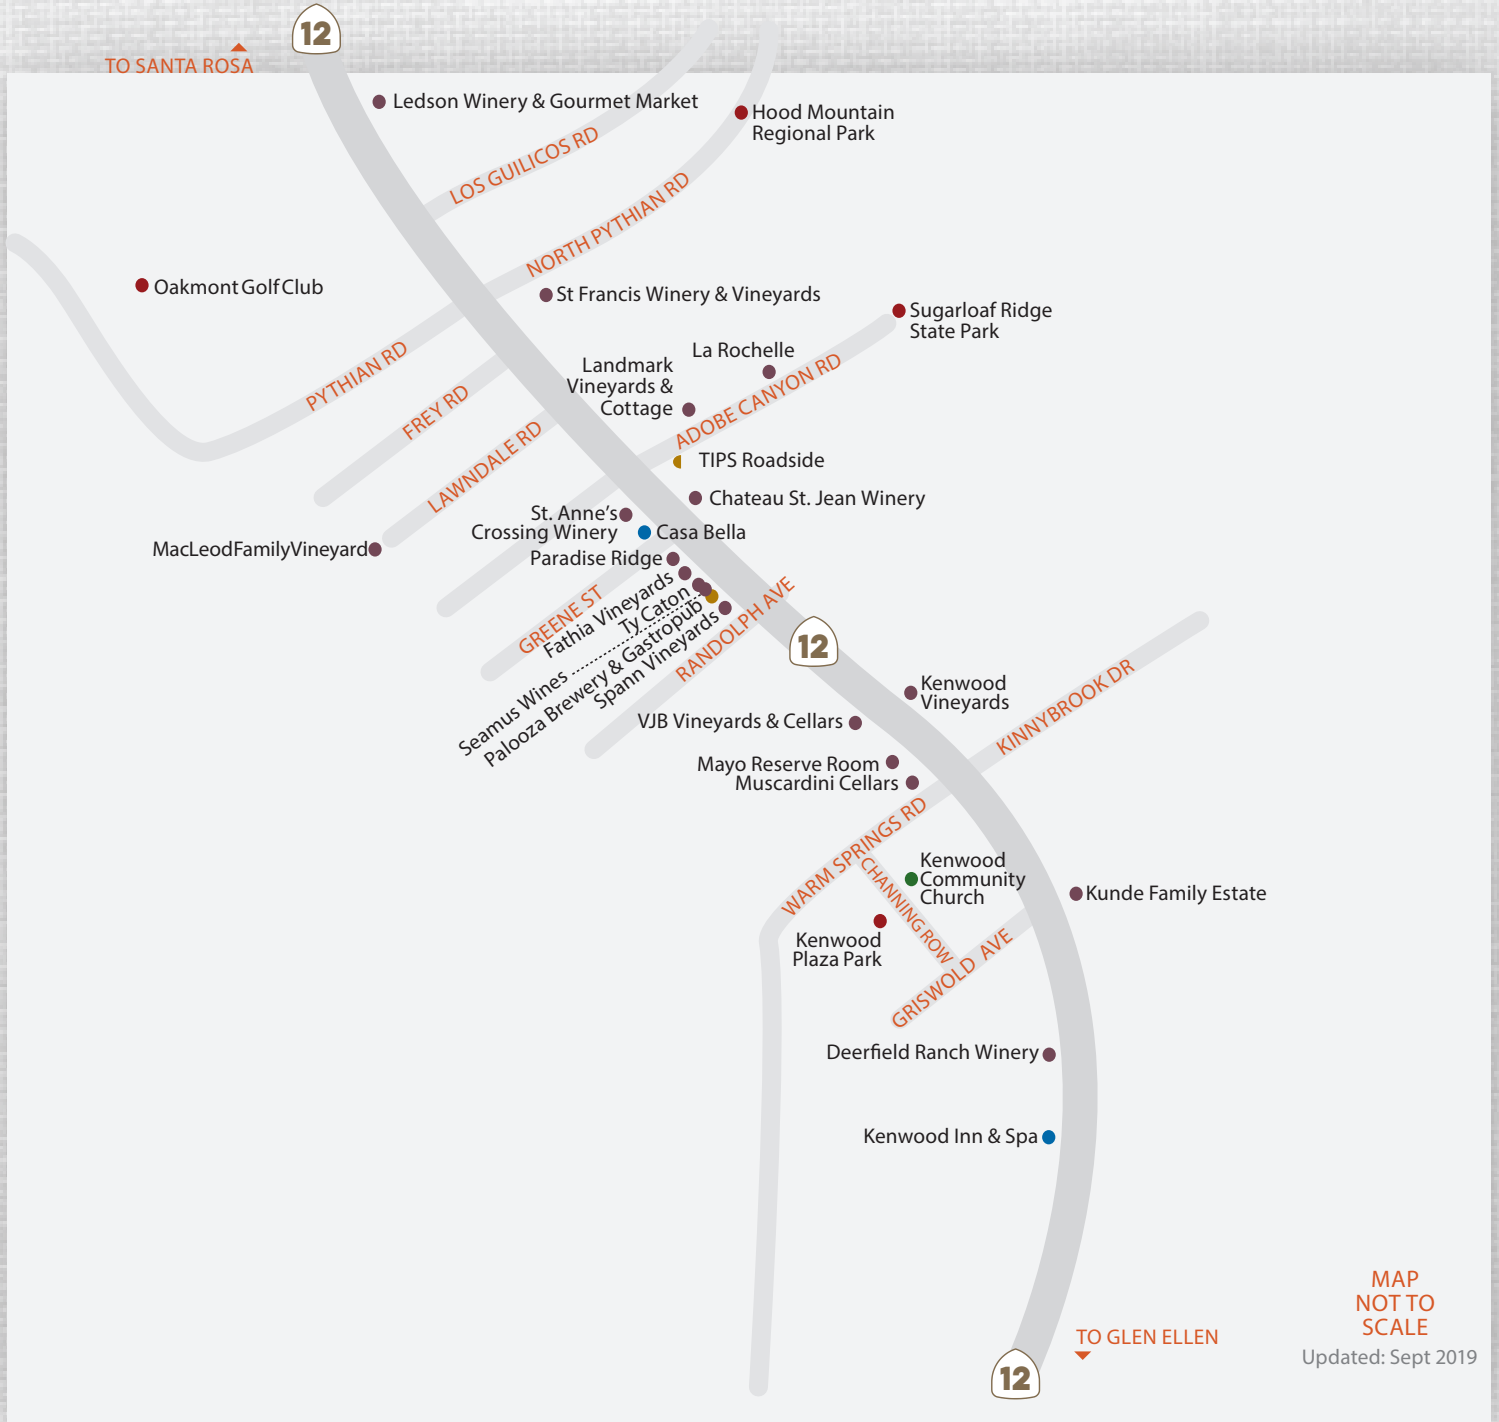

KENWOOD

MAP NOT TO SCALE
Updated: Sept 2019

- LODGING
- FOOD + DINING
- WINE + WINERIES
- SHOPPING
- FUN THINGS TO DO
- SERVICES
- ARTS
- EVENT SITES & SERVICES

1-866-996-1090
SONOMAVALLEY.COM