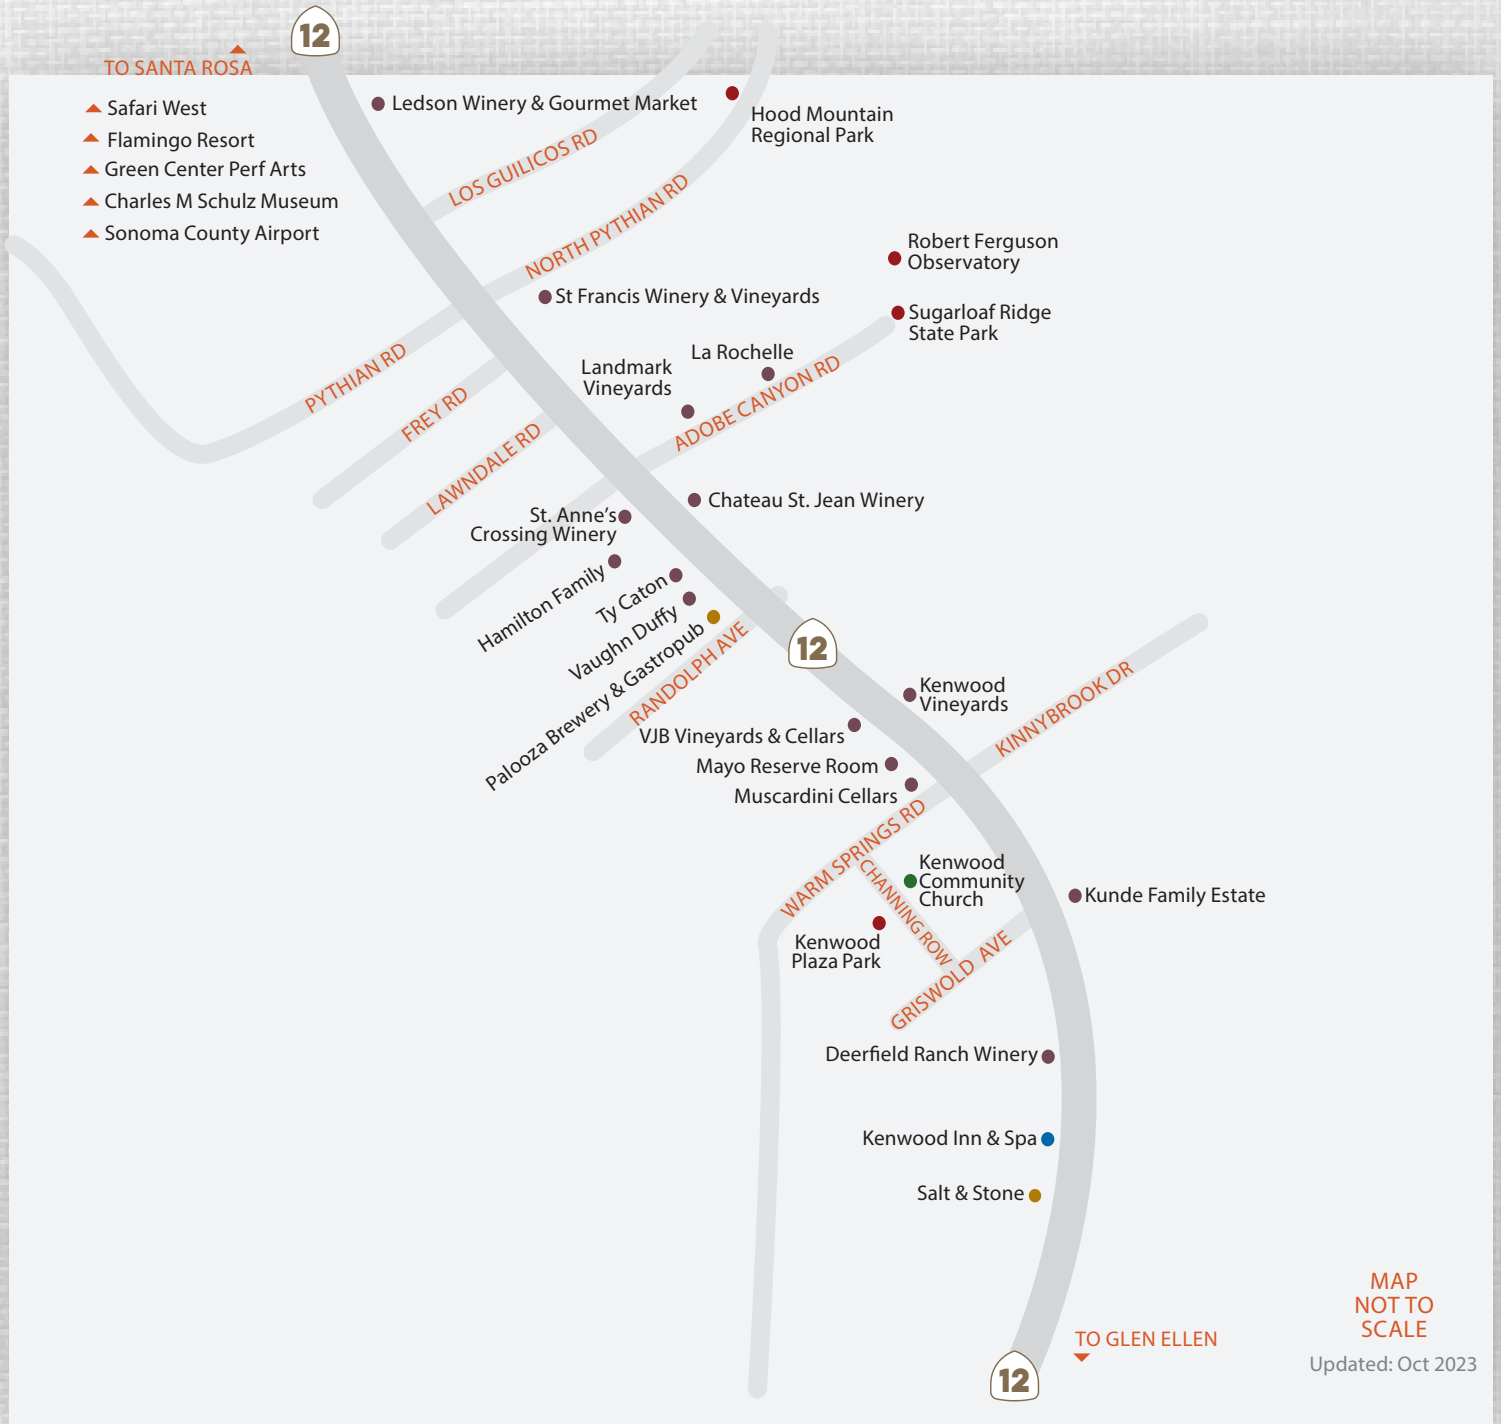

KENWOOD

MAP
NOT TO
SCALE
Updated: Oct 2023

- LODGING
- FOOD + DINING
- WINE + WINERIES
- SHOPPING
- FUN THINGS TO DO
- SERVICES
- ARTS
- EVENT SITES & SERVICES

EXPERIENCE
Sonoma Valley
CALIFORNIA

1-866-996-1090
SONOMAVALLEY.COM