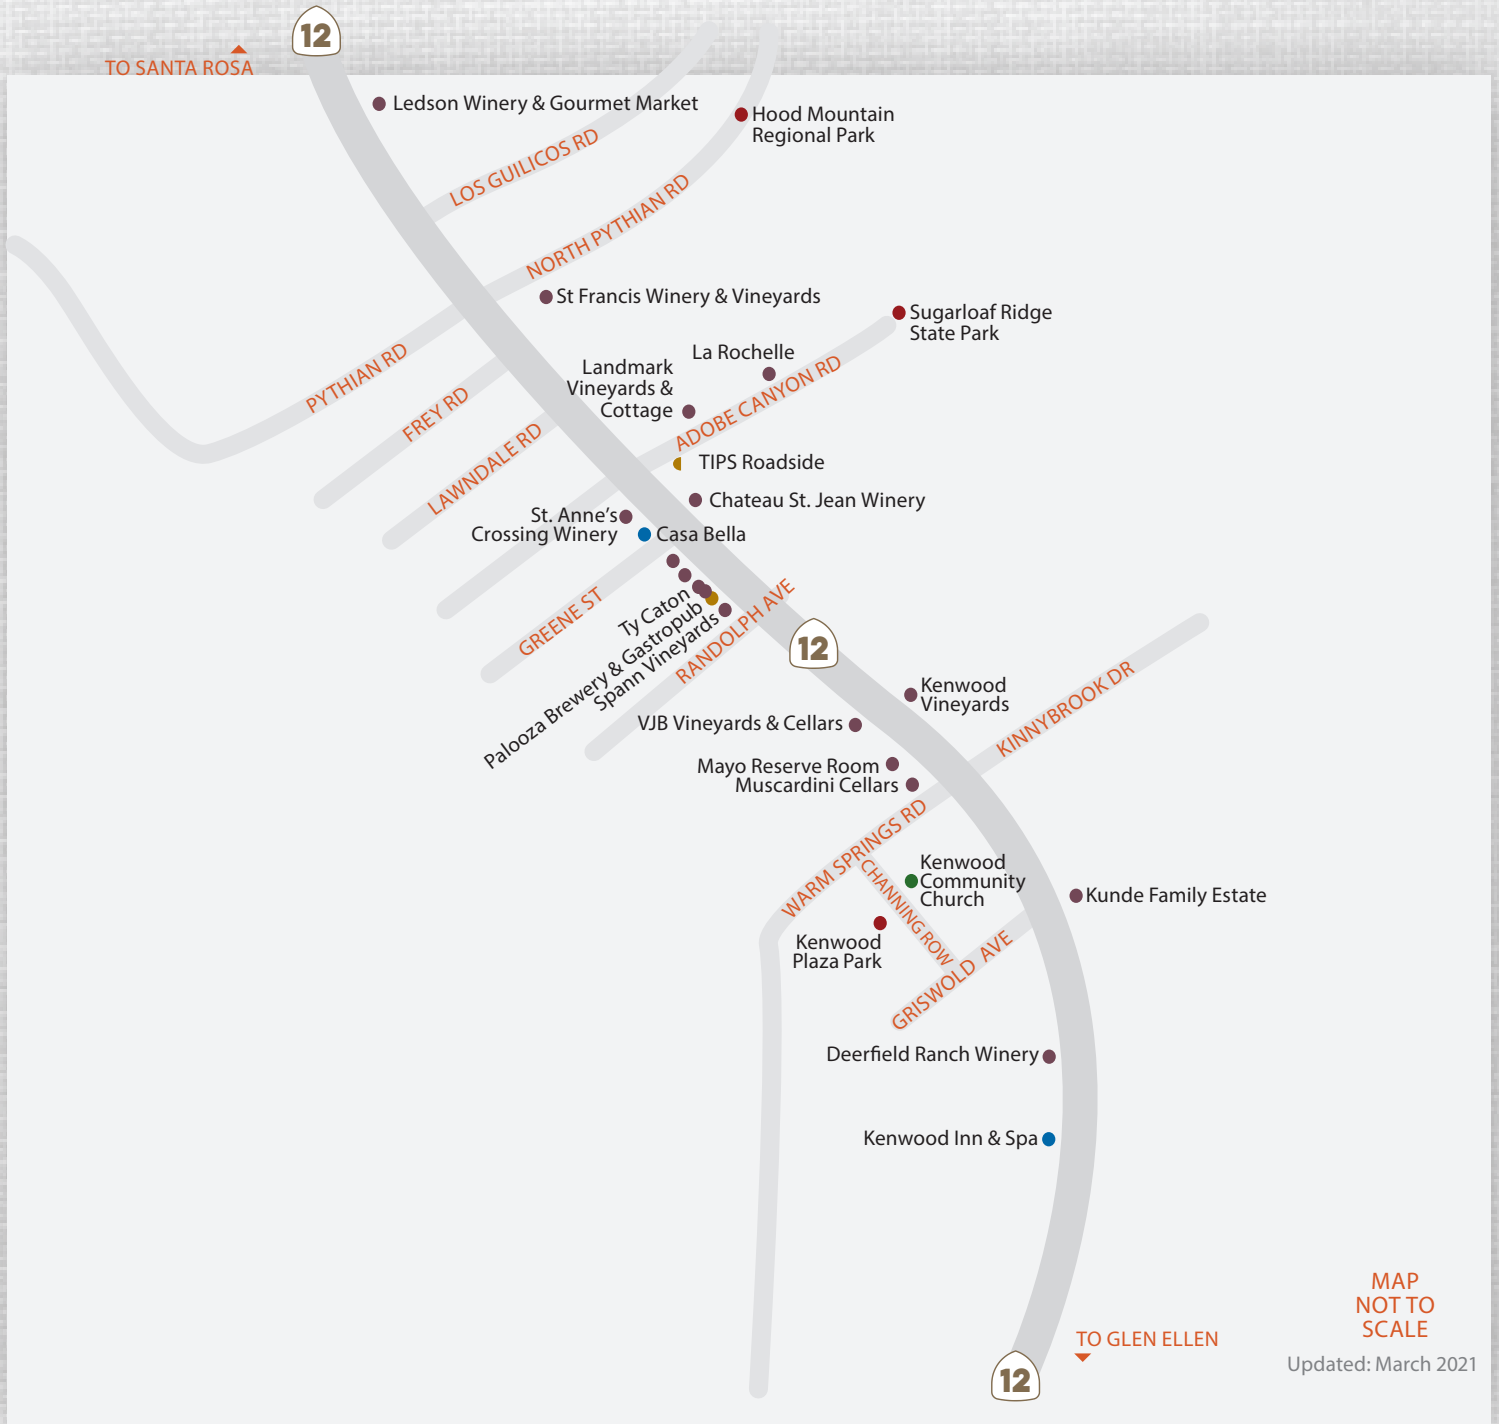

KENWOOD

MAP
NOT TO
SCALE

Updated: March 2021

- LODGING
- FOOD + DINING
- WINE + WINERIES
- SHOPPING
- FUN THINGS TO DO
- SERVICES
- ARTS
- EVENT SITES & SERVICES

EXPERIENCE
Sonoma Valley
CALIFORNIA

1-866-996-1090