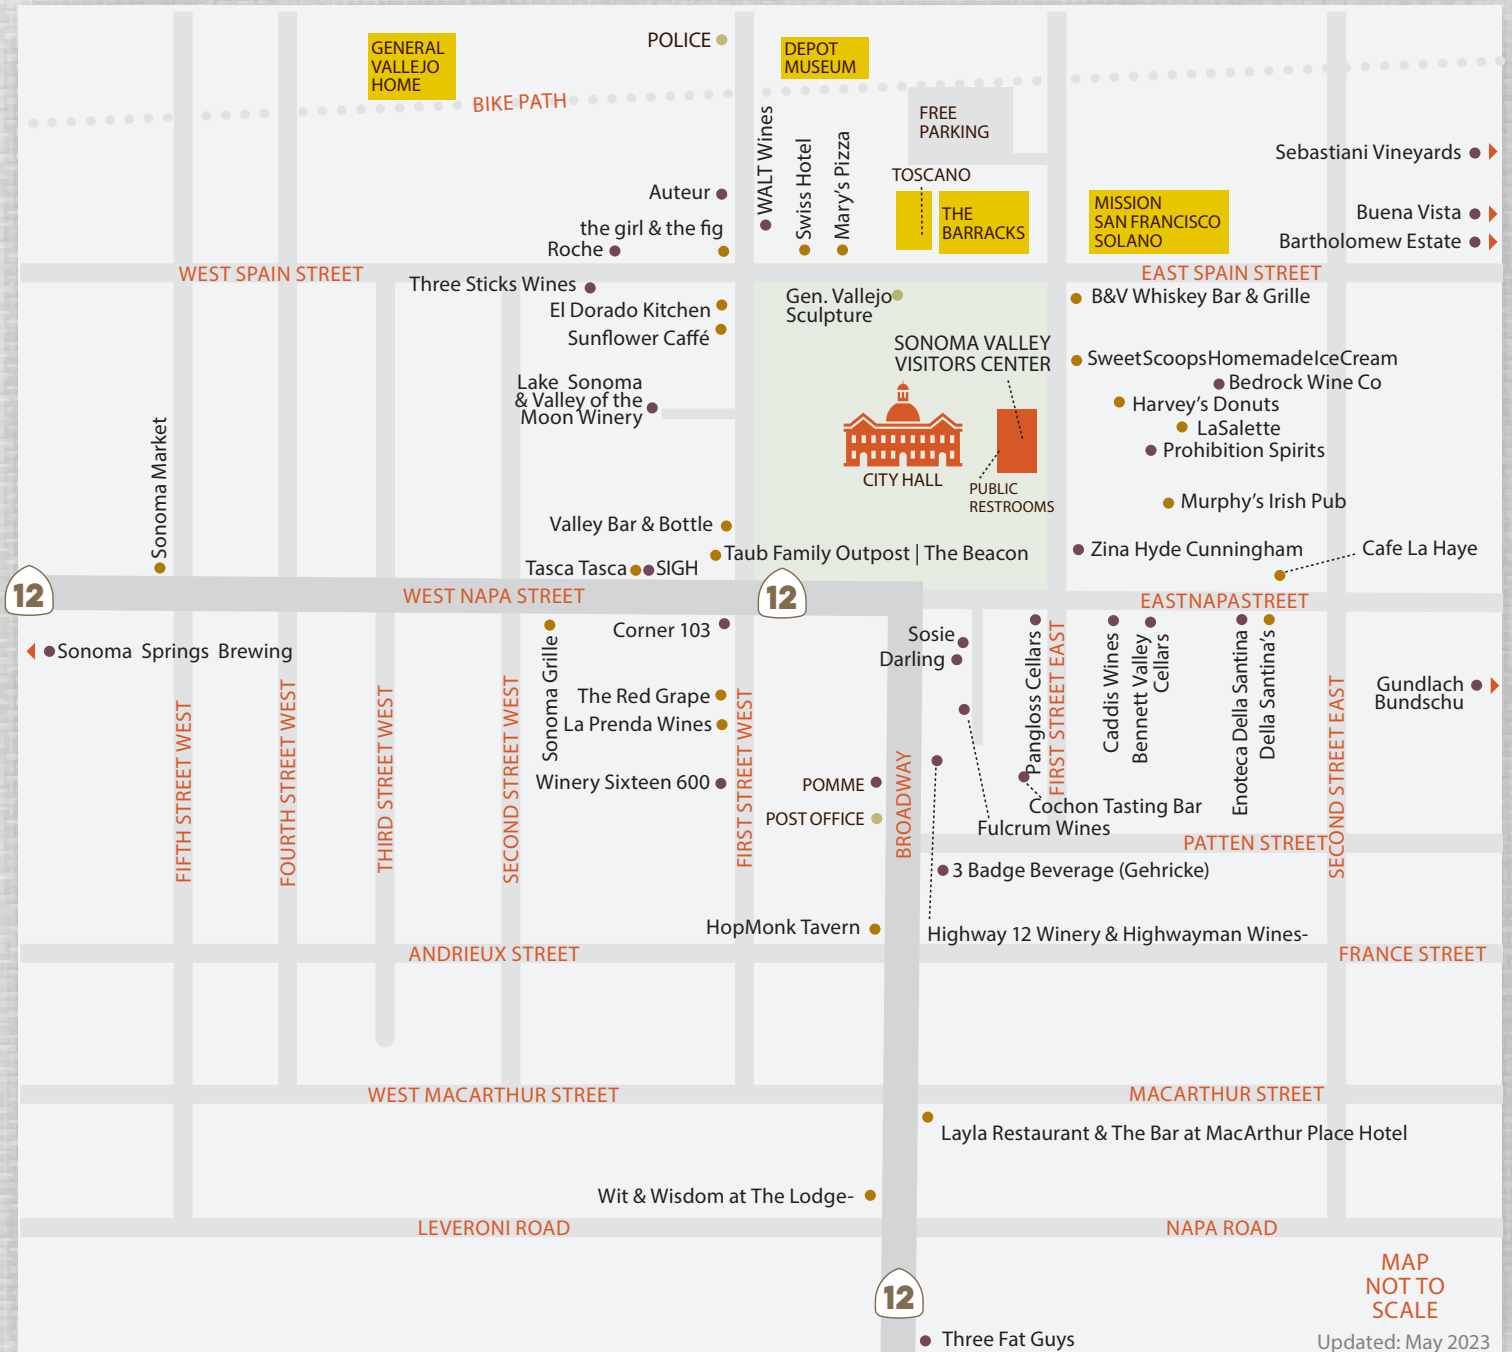

# SONOMA PLAZA

## WINERIES & RESTAURANTS

\* Dogs are welcome around the perimeter of the Plaza park only. There is a dog park four blocks north on First St. West.

- FOOD + DINING
- WINE + WINERIES

EXPERIENCE  
*Sonoma Valley*  
CALIFORNIA

# SONOMA PLAZA

\* Dogs are welcome around the perimeter of the Plaza park only. There is a dog park four blocks north on First St. West.

- LODGING
- SHOPPING
- FUN THINGS TO DO
- SERVICES
- ARTS
- EVENT SITES & SERVICES
- BIKE PARKING
- WATER BOTTLE FILLING STATION