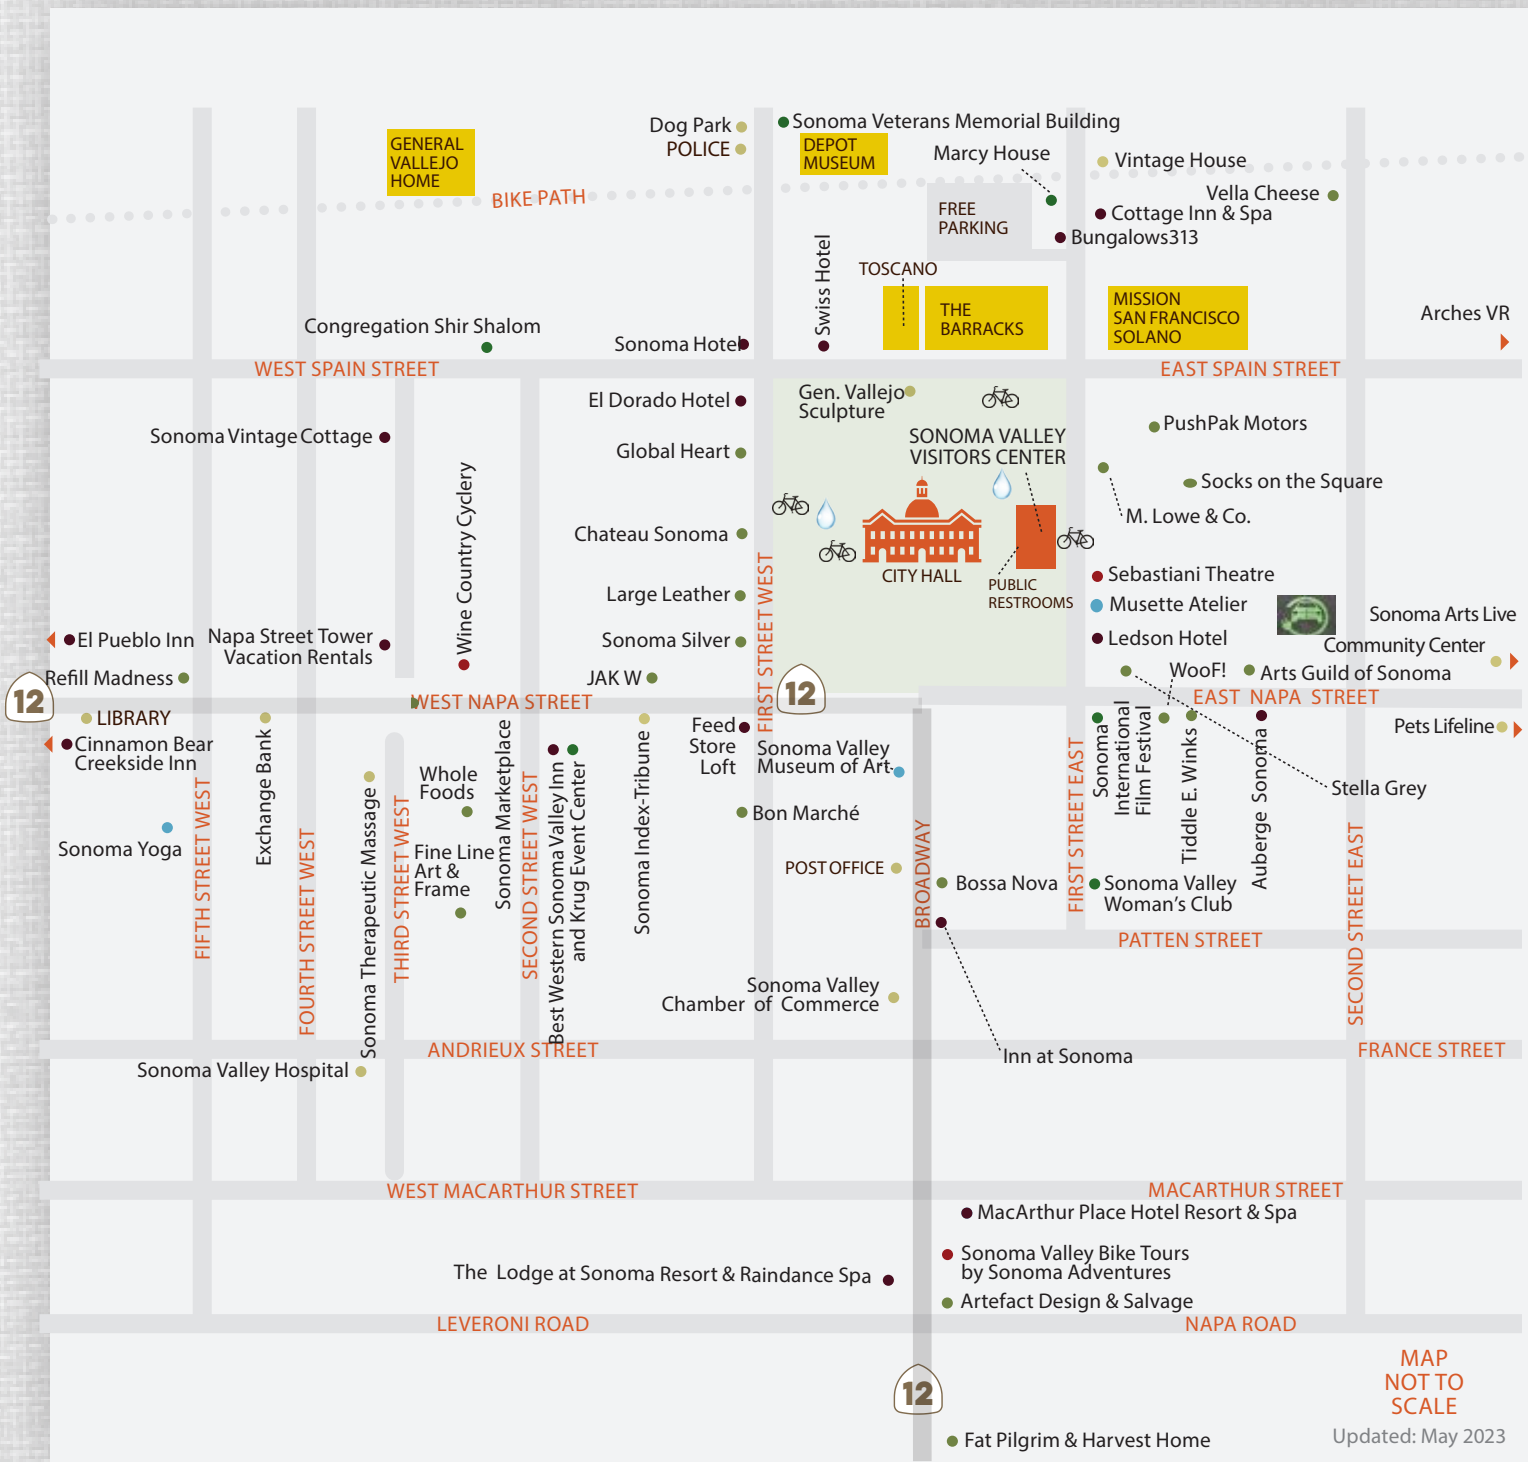

# SONOMA PLAZA

## WINERIES & RESTAURANTS

\* Dogs are welcome around the perimeter of the Plaza park only. There is a dog park four blocks north on First St. West.

- FOOD + DINING
- WINE + WINERIES

EXPERIENCE  
*Sonoma Valley*  
CALIFORNIA

# SONOMA PLAZA

\* Dogs are welcome around the perimeter of the Plaza park only. There is a dog park four blocks north on First St. West.

- LODGING
- SHOPPING
- FUN THINGS TO DO
- SERVICES
- ARTS
- EVENT SITES & SERVICES
- BIKE PARKING
- WATER BOTTLE FILLING STATION