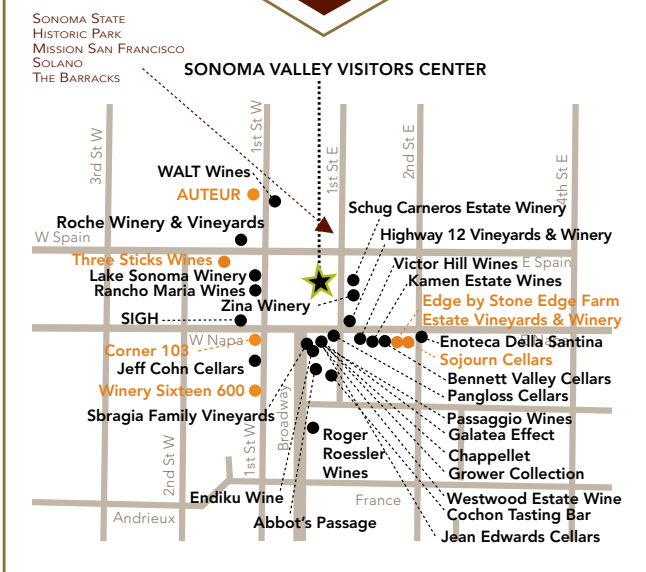

**LEGEND**

- OPEN TO THE PUBLIC
- BY APPOINTMENT ONLY
- NOT OPEN TO THE PUBLIC
- BENNETT VALLEY
- LOS CARNEROS
- MOON MOUNTAIN DISTRICT
- SONOMA MOUNTAIN
- SONOMA VALLEY

**Our Family is Your Family**  
 Make the most of your visit to Sonoma Valley. Join our Extended Family for exclusive offers, events, perks, and insights. Visit [SonomaValleyWine.com](http://SonomaValleyWine.com) for details.

**HISTORIC SONOMA PLAZA**

**EIGHTH STREET WINERIES**

- ENKIDU WINE
- TIN BARN VINEYARDS
- TY CATON VINEYARDS

Map Coverage Area

NAPA 29

121

LOS CARNEROS

12

SAN FRANCISCO 101 1

San Pablo Bay