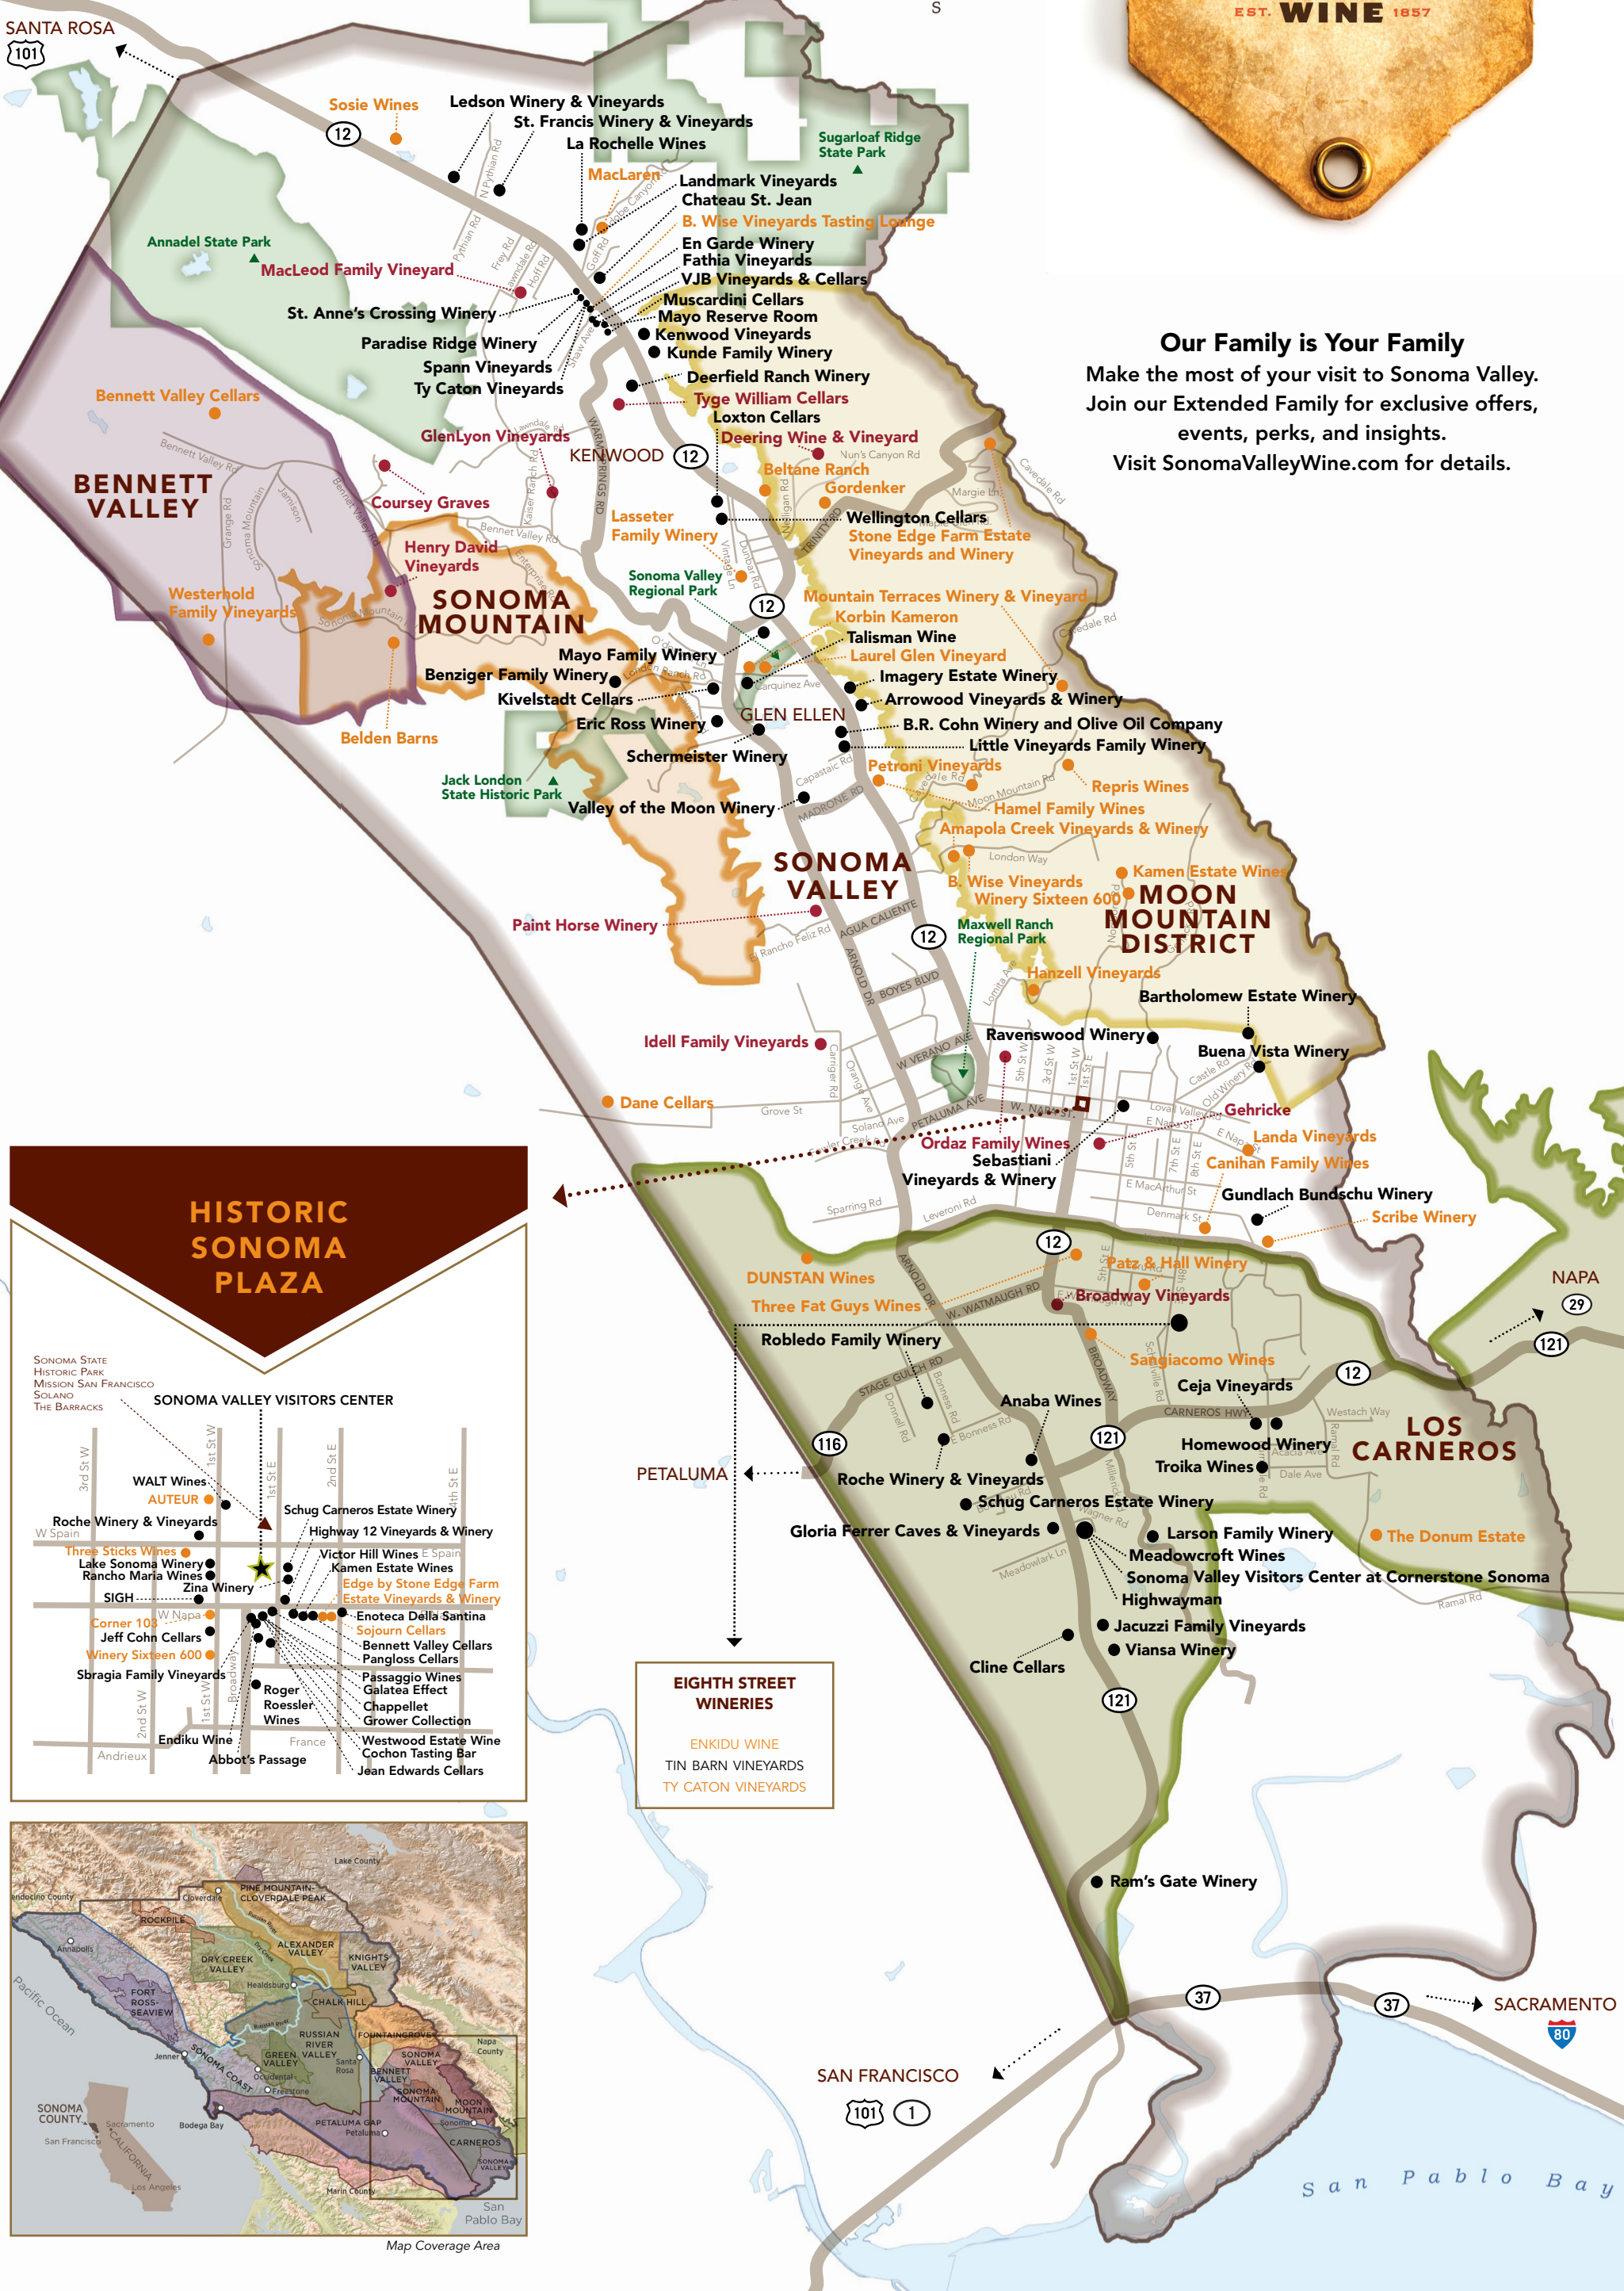

**LEGEND**

- OPEN TO THE PUBLIC
- BY APPOINTMENT ONLY
- NOT OPEN TO THE PUBLIC
- BENNETT VALLEY
- LOS CARNEROS
- MOON MOUNTAIN DISTRICT
- SONOMA MOUNTAIN
- SONOMA VALLEY

**Our Family is Your Family**  
 Make the most of your visit to Sonoma Valley. Join our Extended Family for exclusive offers, events, perks, and insights. Visit [SonomaValleyWine.com](http://SonomaValleyWine.com) for details.

**HISTORIC SONOMA PLAZA**

**EIGHTH STREET WINERIES**

- ENKIDU WINE
- TIN BARN VINEYARDS
- TY CATON VINEYARDS

Map Coverage Area

NAPA 29

121

LOS CARNEROS

12

121

12

121

12

121

37

37

SACRAMENTO 80

SAN FRANCISCO 101 1

San Pablo Bay