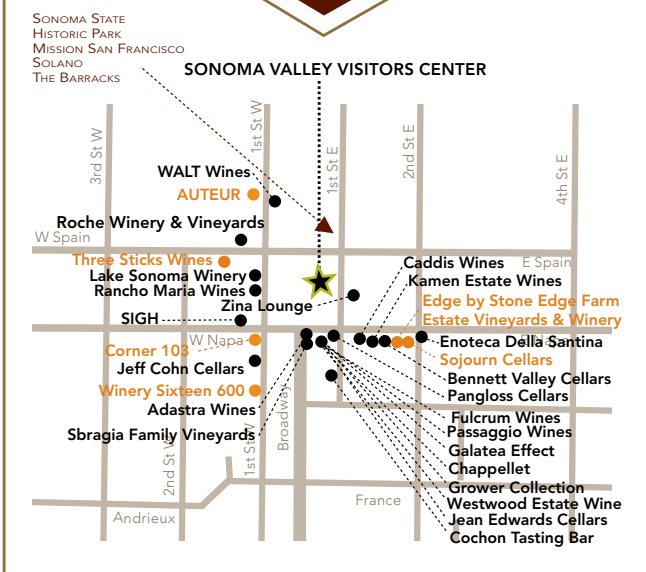

**LEGEND**

- OPEN TO THE PUBLIC
- BY APPOINTMENT ONLY
- NOT OPEN TO THE PUBLIC
- BENNETT VALLEY
- LOS CARNEROS
- MOON MOUNTAIN DISTRICT
- SONOMA MOUNTAIN
- SONOMA VALLEY

**Our Family is Your Family**  
 Make the most of your visit to Sonoma Valley. Join our Extended Family for exclusive offers, events, perks, and insights. Visit [SonomaValleyWine.com](http://SonomaValleyWine.com) for details.

**HISTORIC SONOMA PLAZA**

**EIGHTH STREET WINERIES**

- TIN BARN VINEYARDS
- TY CATON VINEYARDS

Map Coverage Area

**Abbot's Passage Winery & Mercantile**  
777 Madrone Rd., Glen Ellen  
HOURS: Fri – Mon 12:00 pm – 6:00 pm  
PHONE: 707-939-3017  
WEB: abbottspassage.com